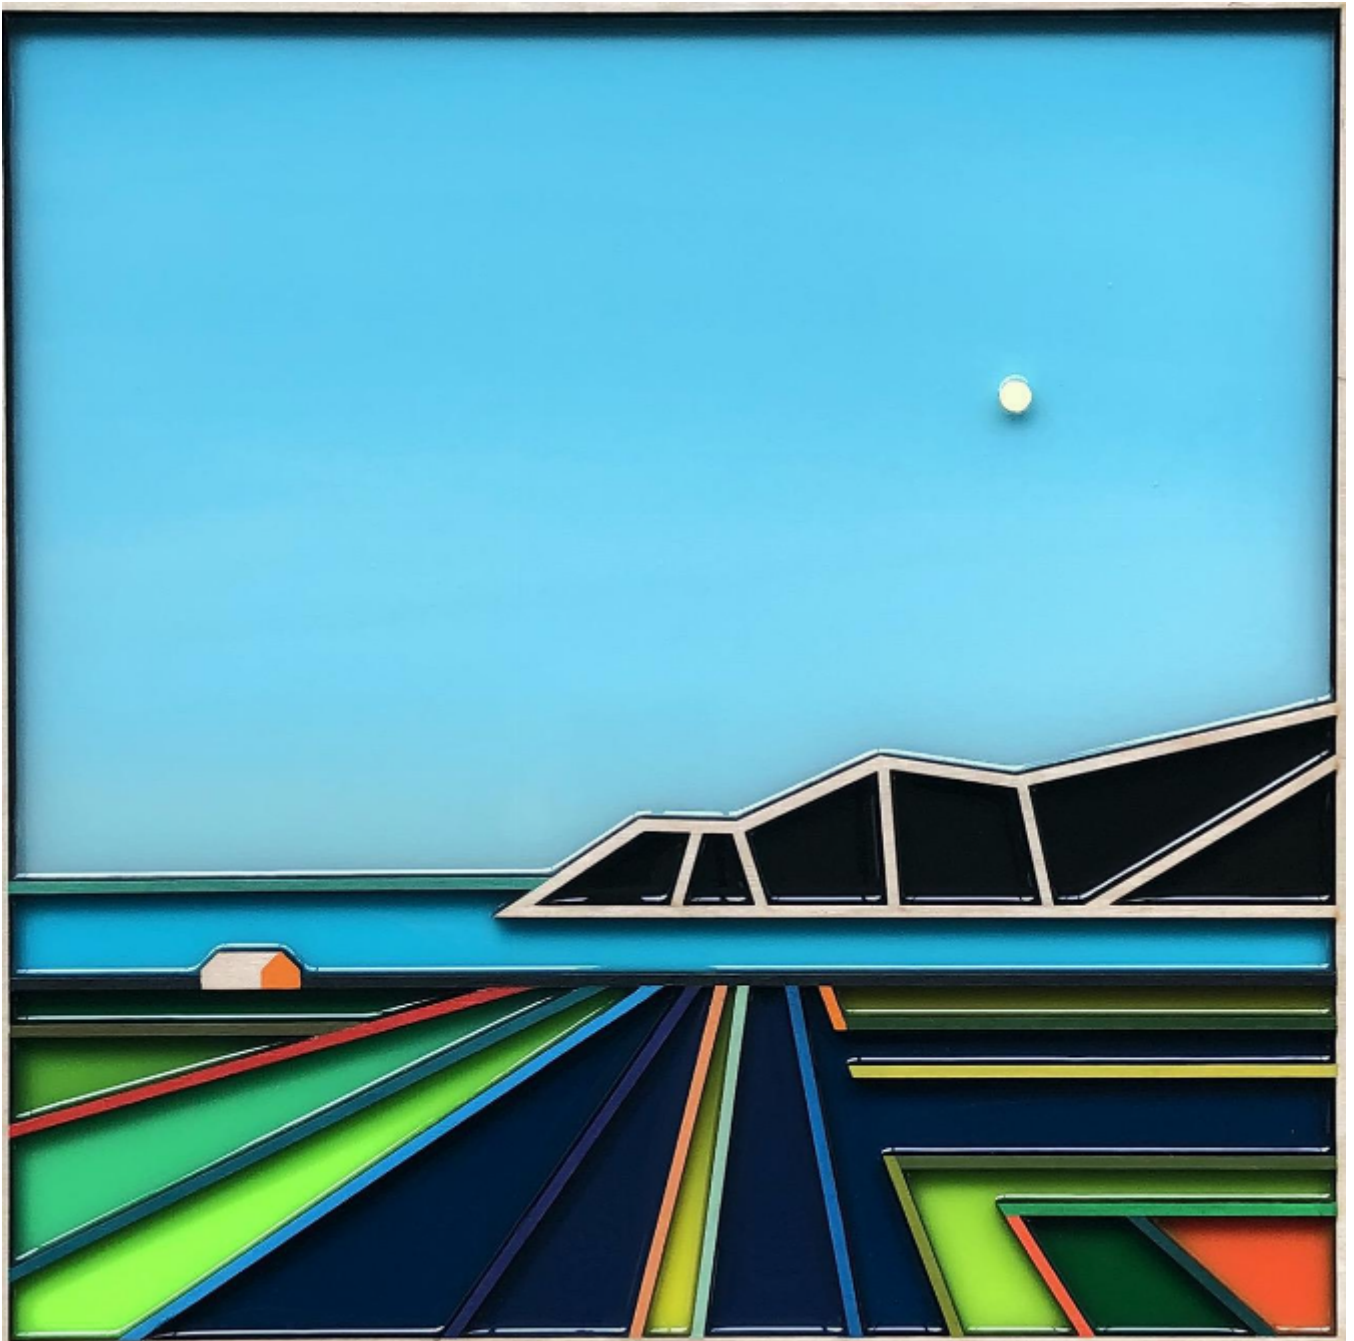

artéria

It's a Beautiful Day

Patrick Deziel

Sold

REF: 19341

Height: 30.47 cm (12")

Width: 30.47 cm (12")