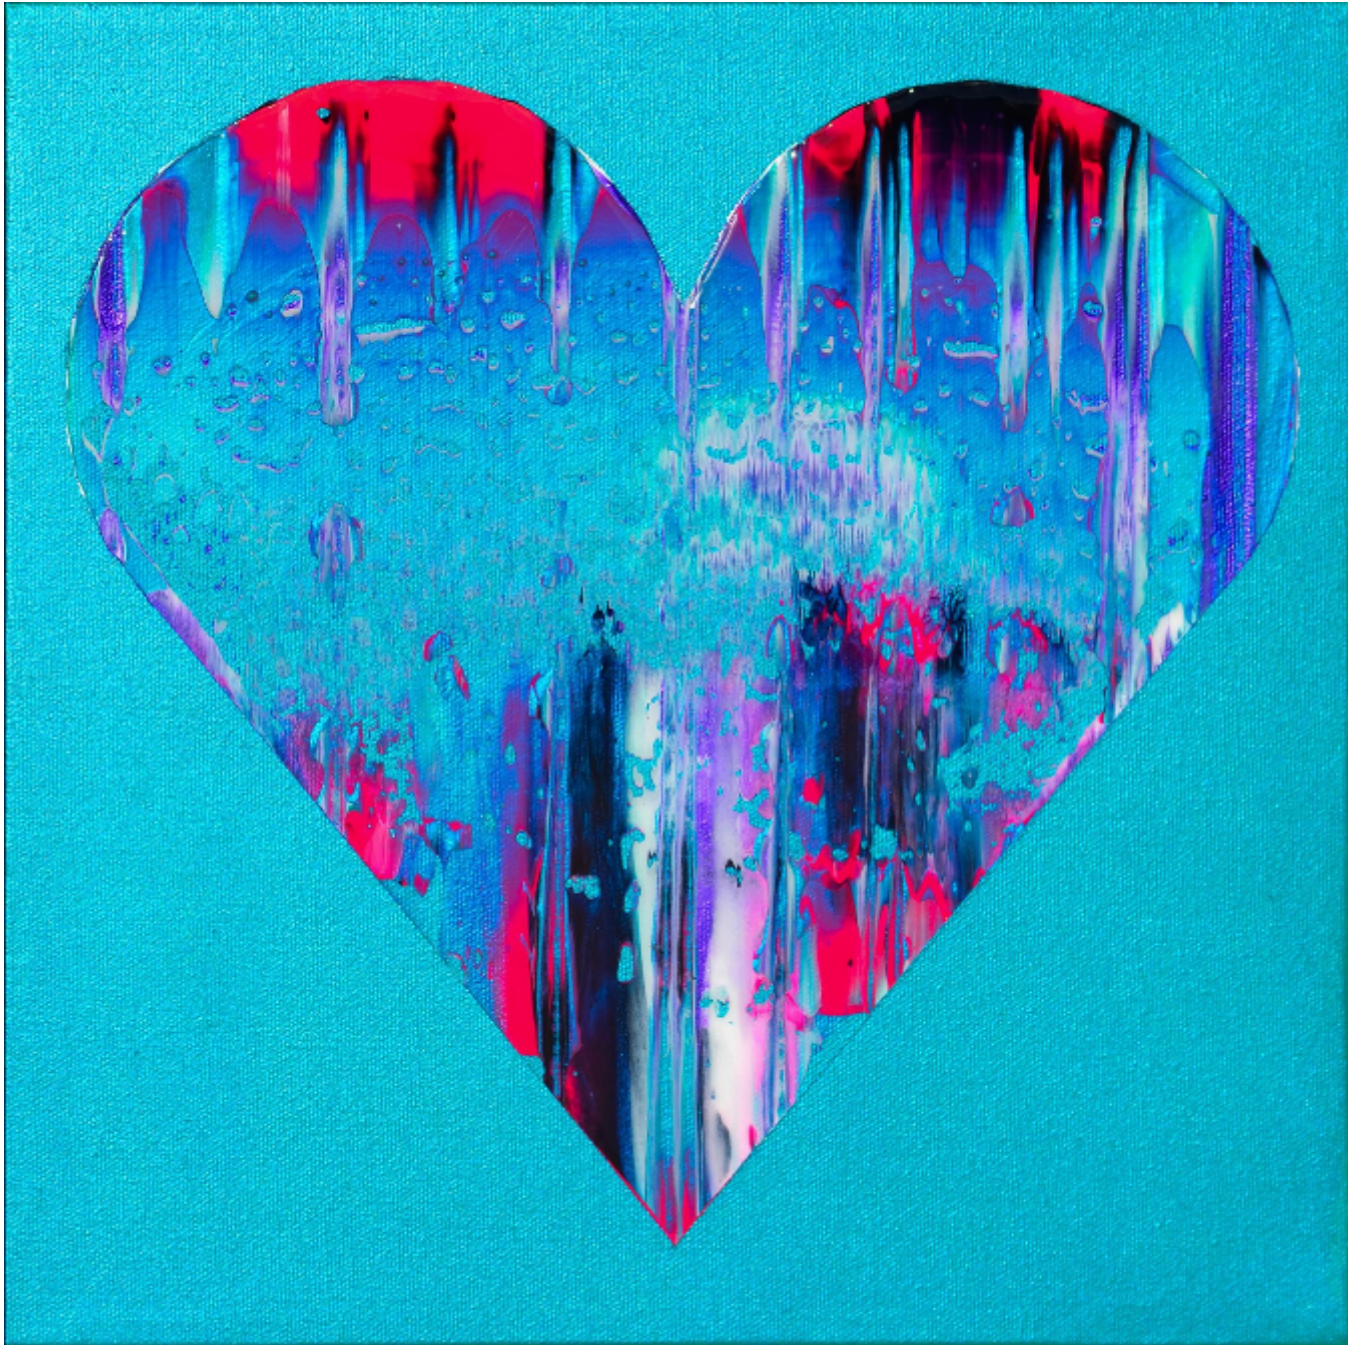

artéria

---

Green and pink heart

Isabelle Beaubien

Sold

REF: 19229

Height: 30.47 cm (12")

Width: 30.47 cm (12")

Depth: 4.06 cm (1.6")

## DESCRIPTION

---

Acrylic & resin on canvas.