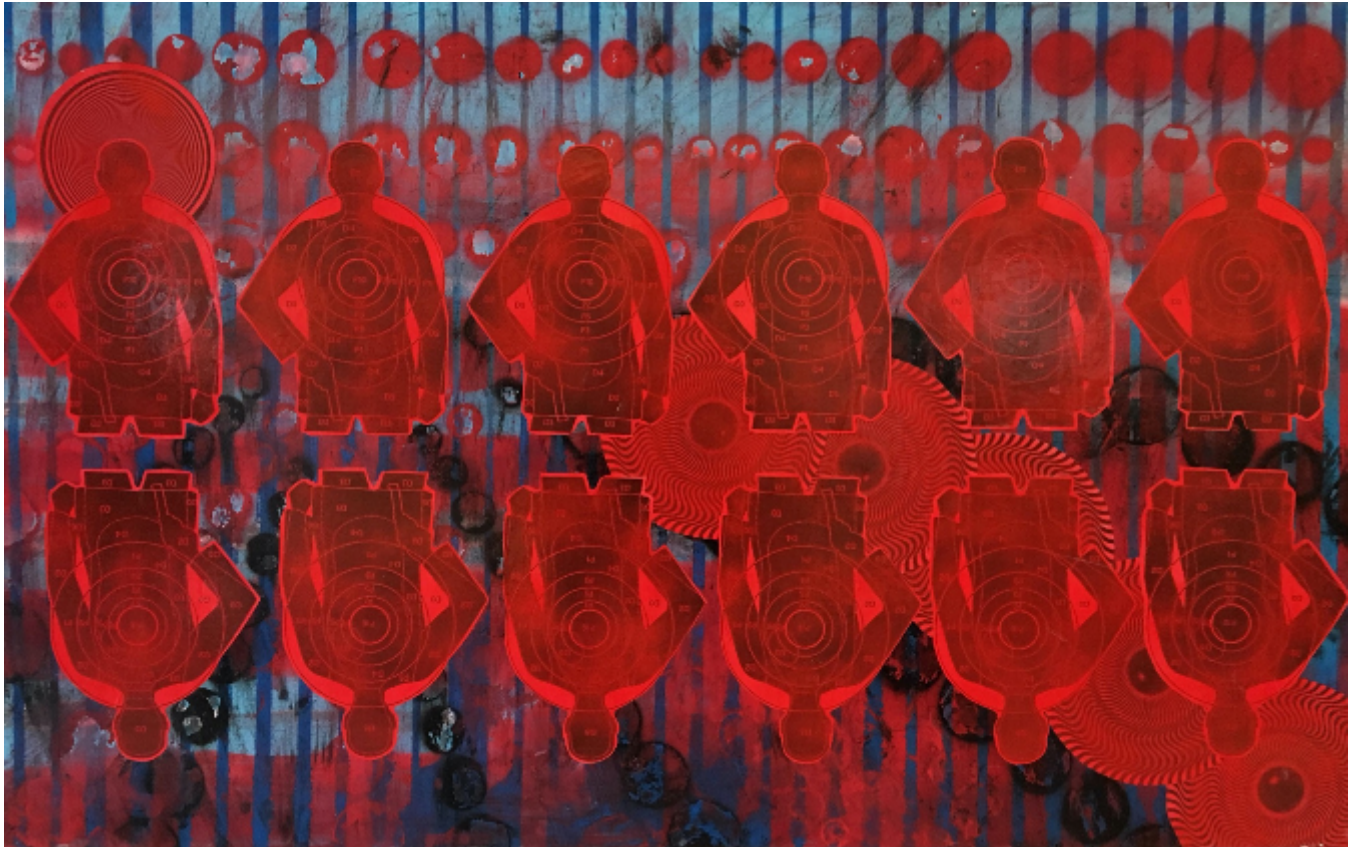

artéria

Red target on blue

X-lan

CA\$1,720 + TAX

REF: 16375

Height: 76 cm (29.9")

Width: 122 cm (48")

DESCRIPTION

2015
Collage et acrylique sur toile