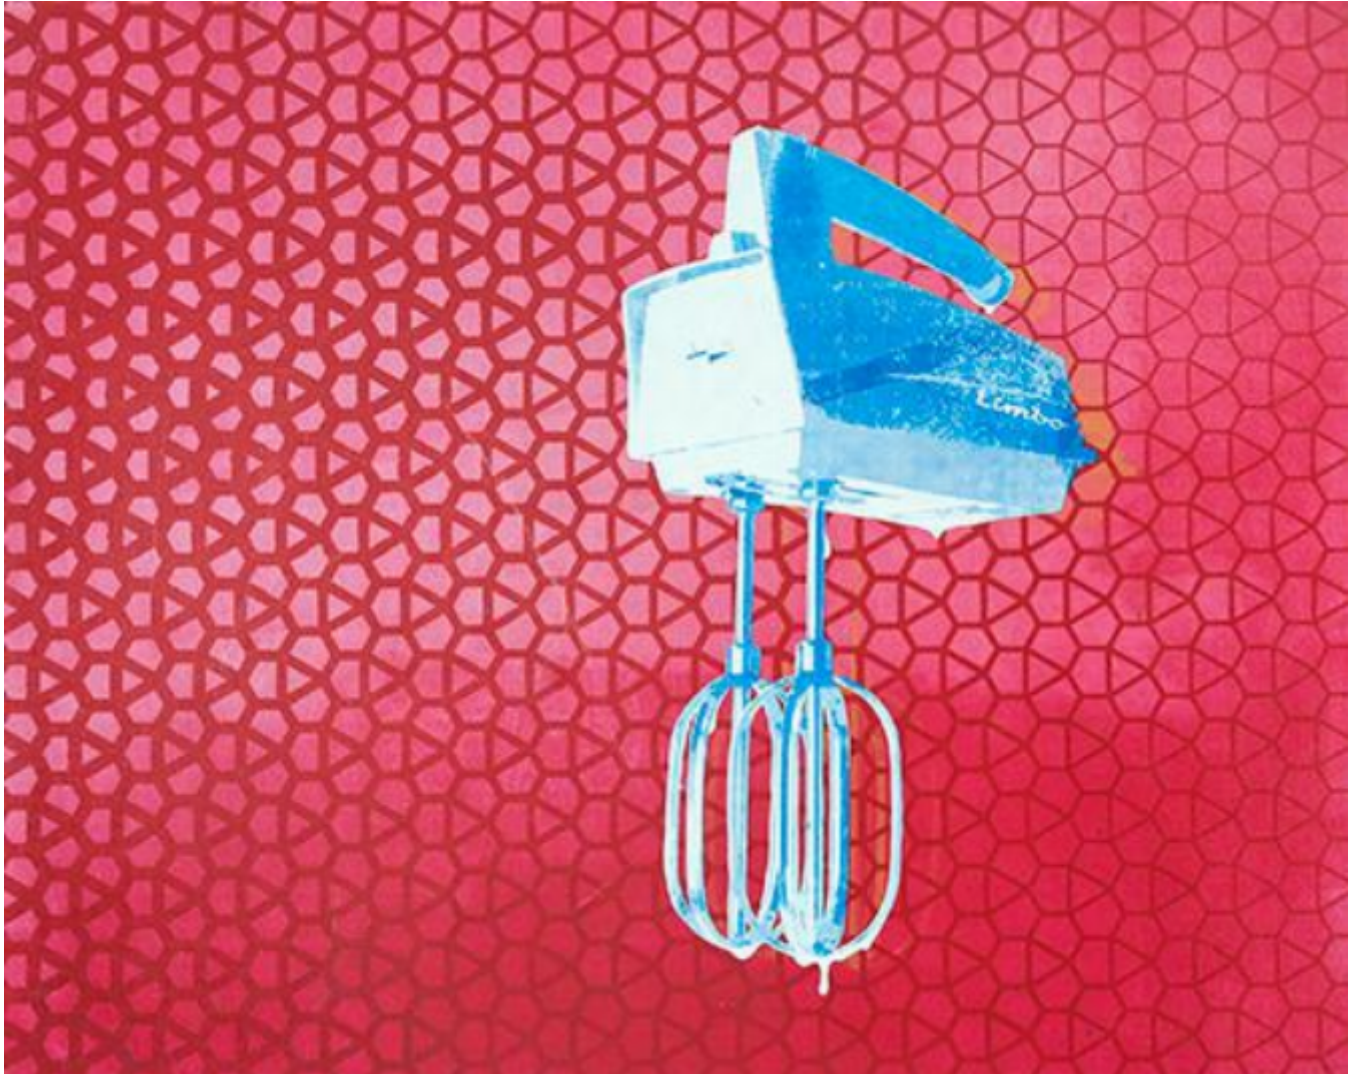

artéria

mixer on pink

Limbo

Sold

REF: 10391

Height: 61 cm (24")

Width: 76.5 cm (30.1")

DESCRIPTION