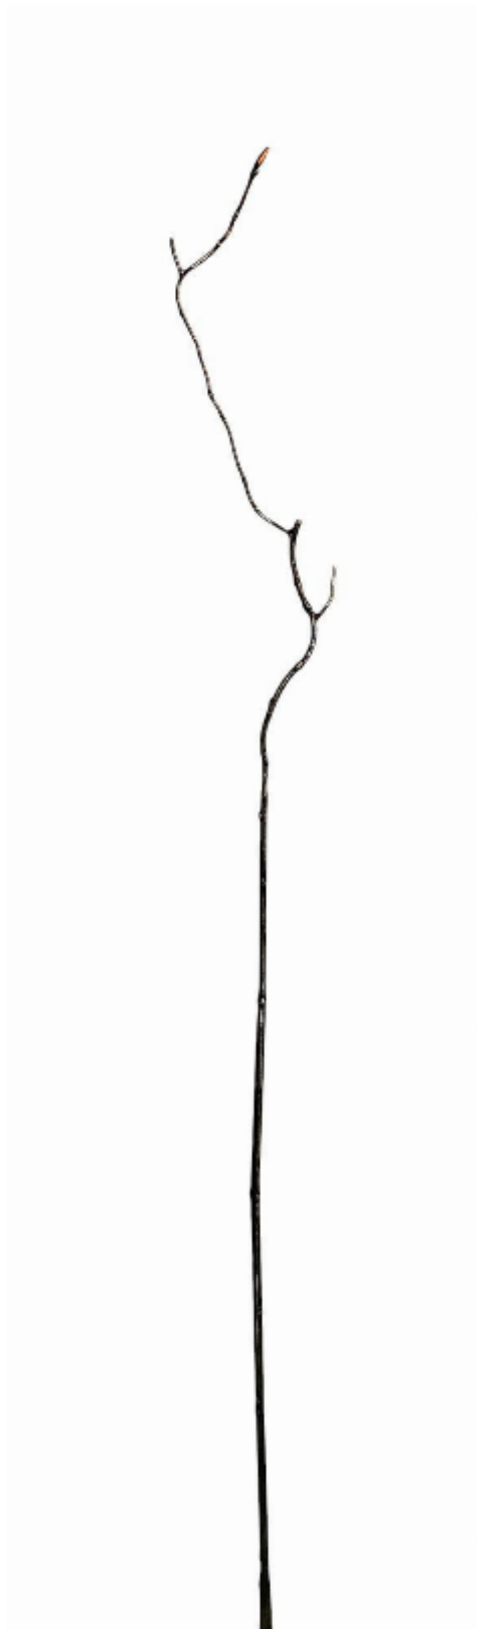

artéria

Les bois dormants XLI

Jeff Alarie

CA\$800 + TAX

REF: 20036

Height: 187.89 cm (74")

Width: 22.85 cm (9")

Depth: 15.23 cm (6")

DESCRIPTION

Acier régulier, cuivre acrylique,
2024