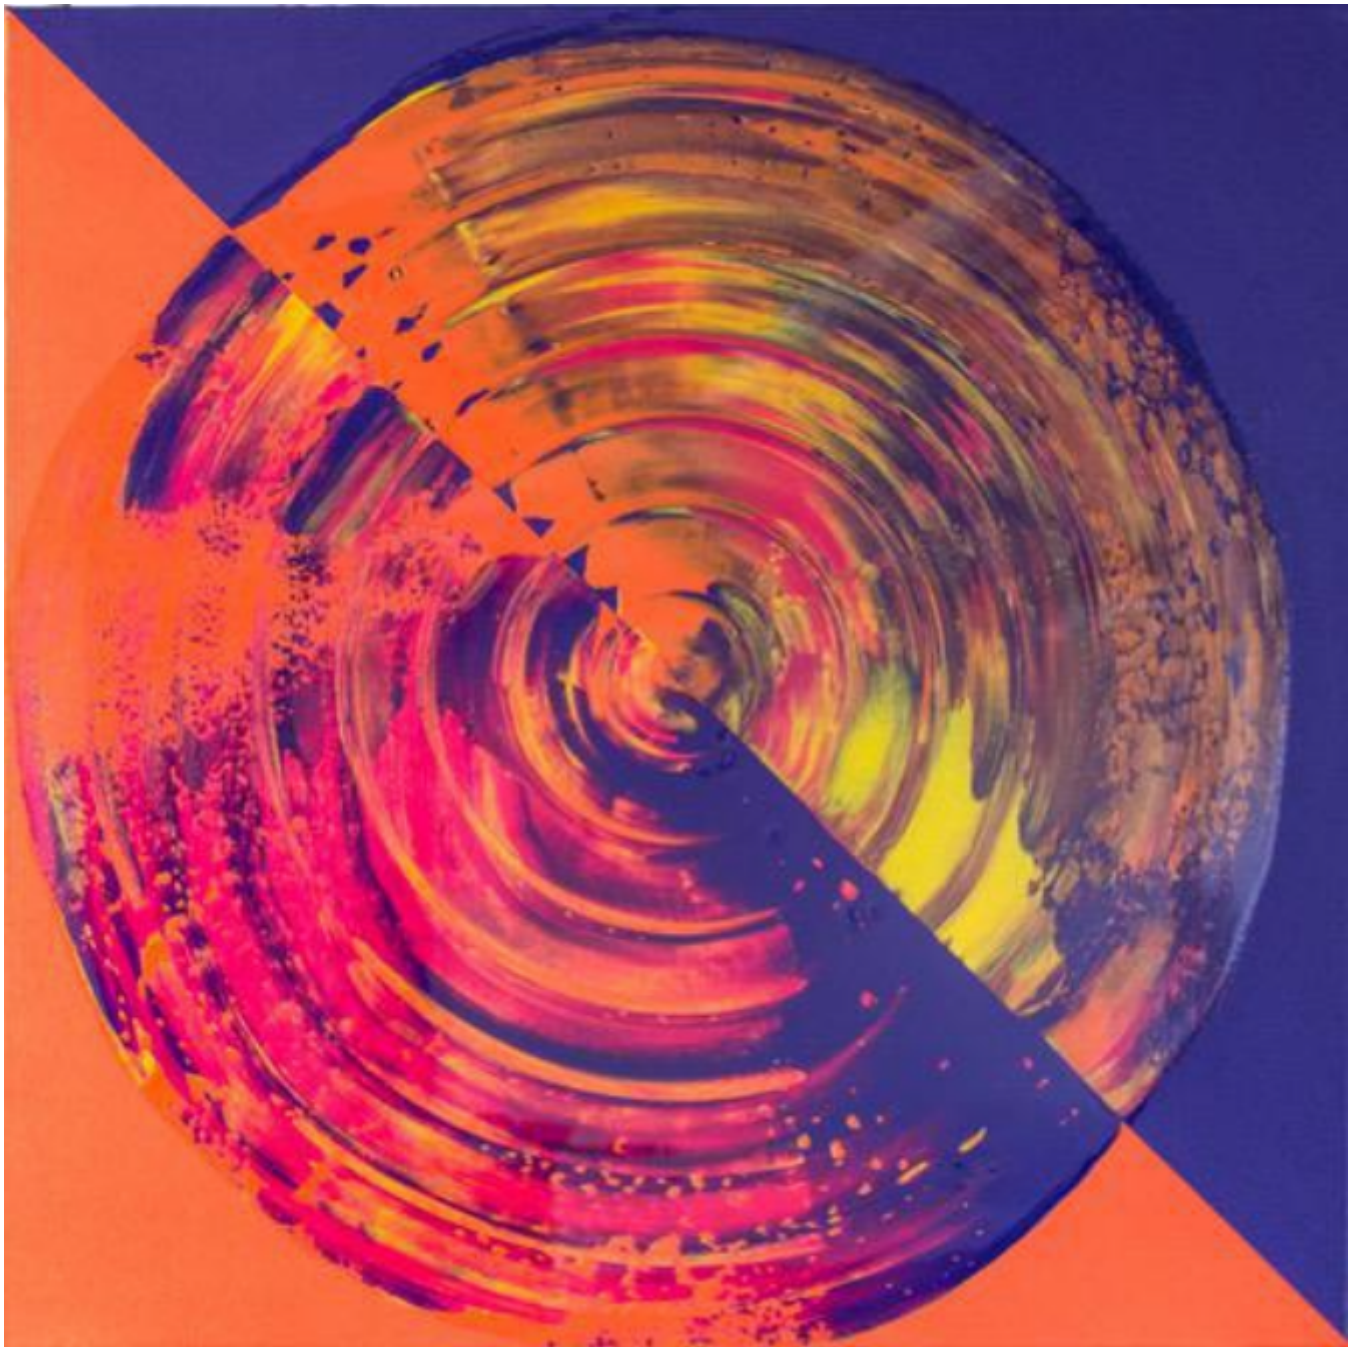

artéria

Purple and orange

Isabelle Beaubien

Sold

REF: 17241

Height: 60.94 cm (24")

Width: 60.94 cm (24")