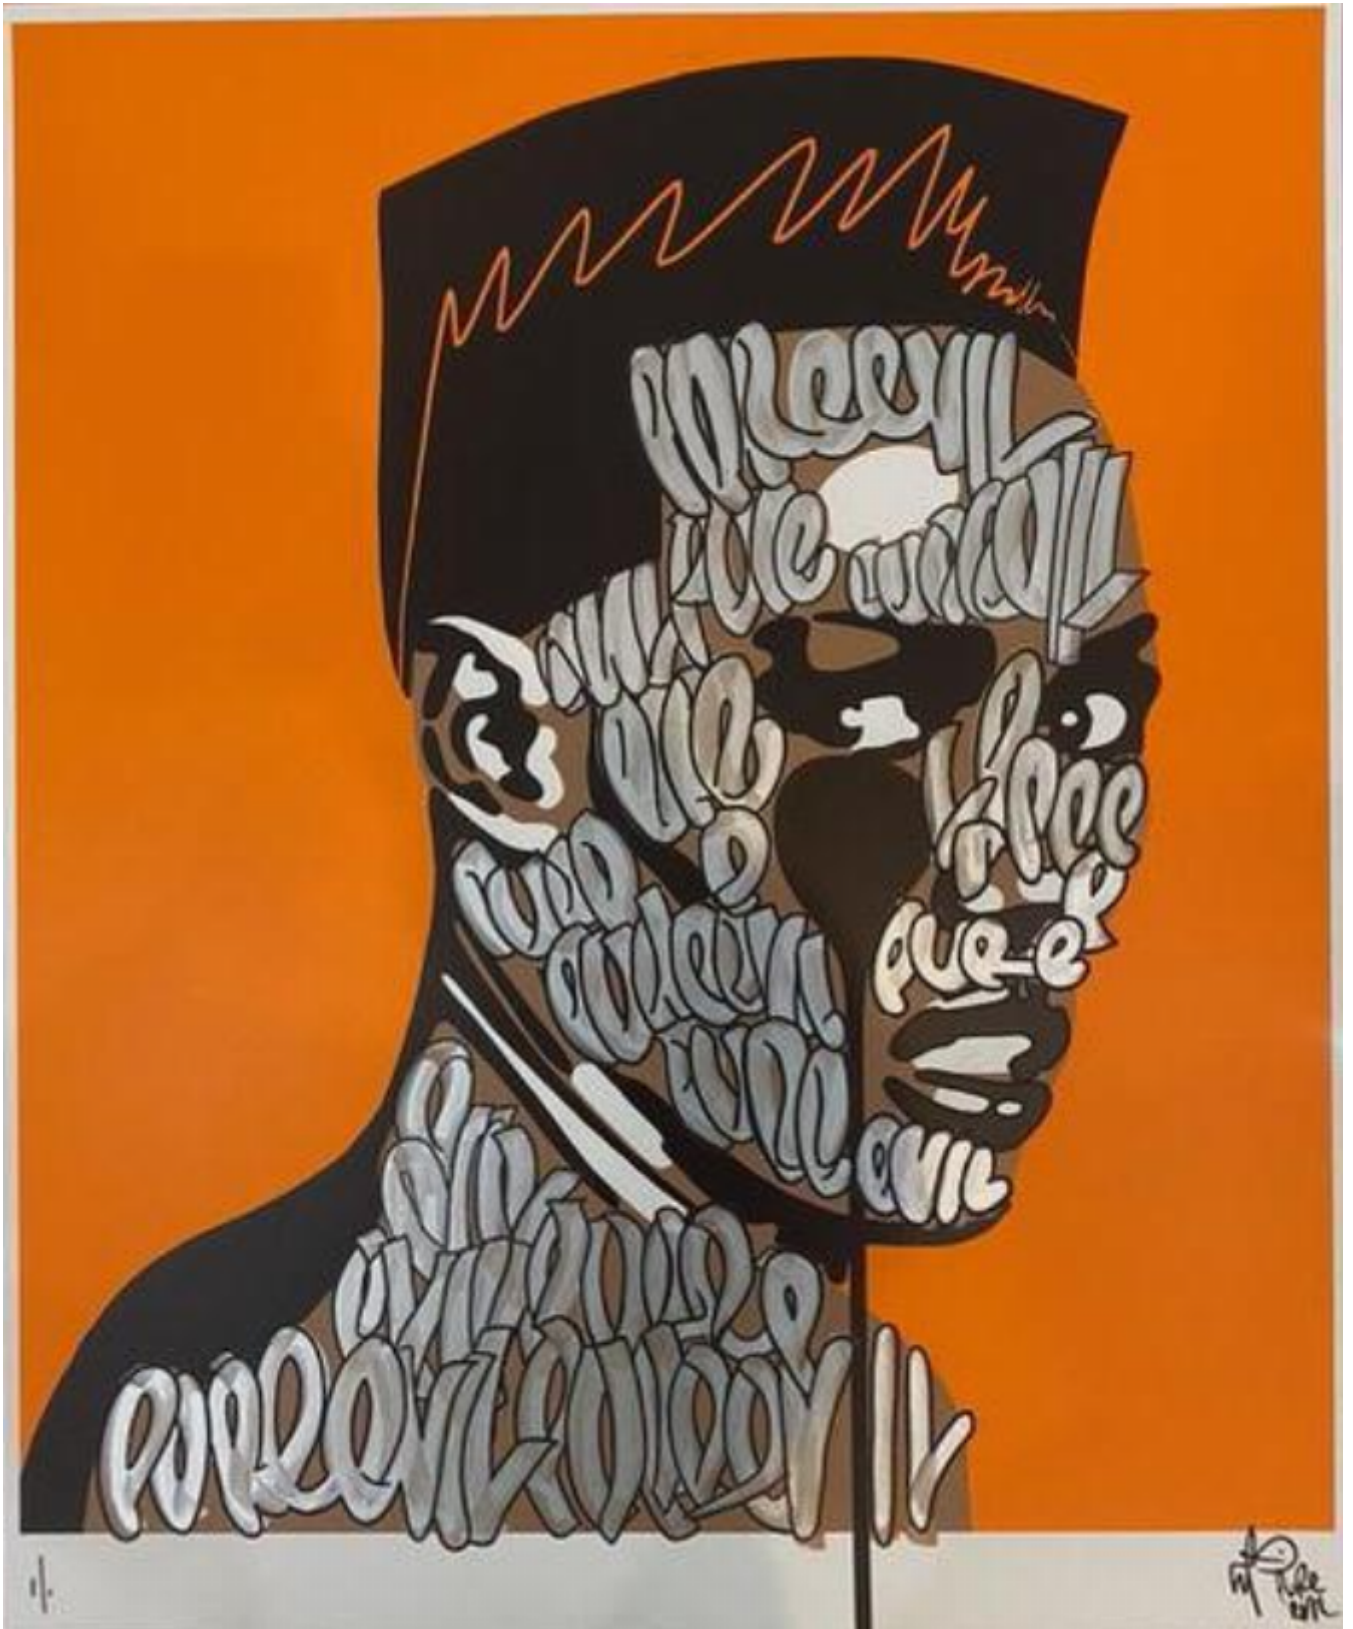

# artéria

Handfinished Grace Jones Classic

"Pure Evil"

Sold

REF: 18339

Height: 85 cm (33.5")

Width: 70 cm (27.6")

## DESCRIPTION

---