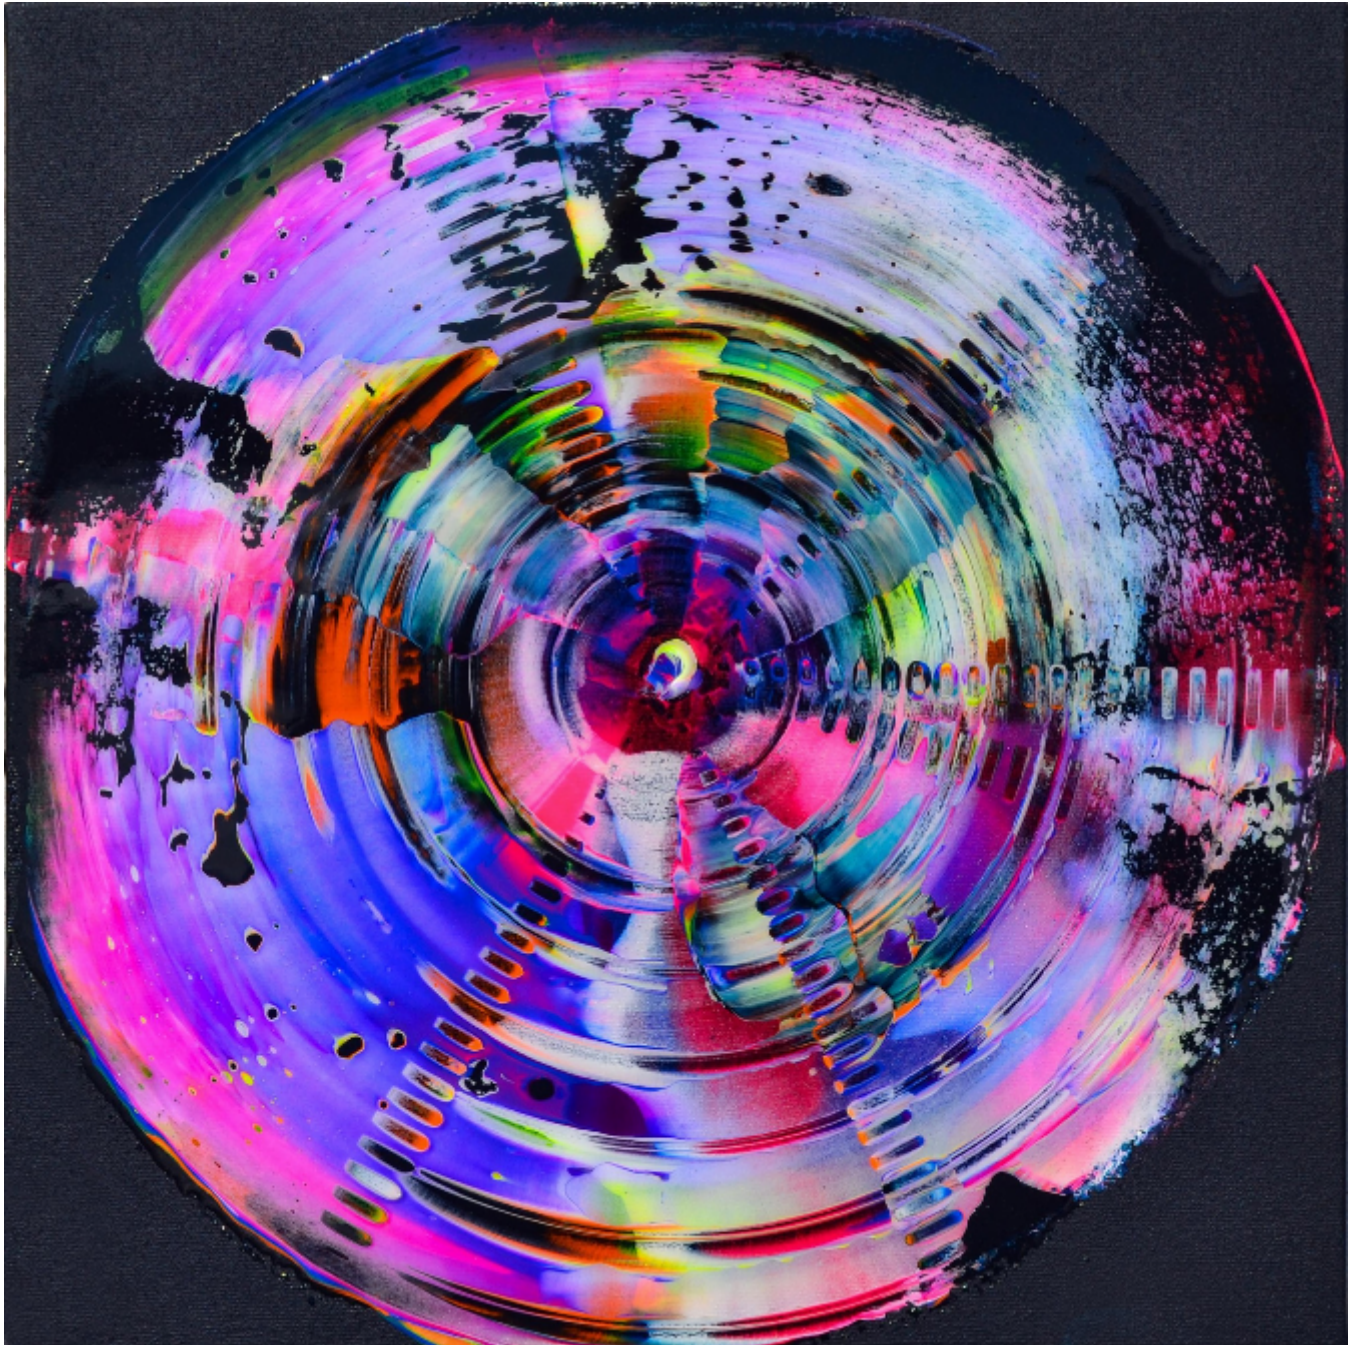

artéria

Wheel of power

Isabelle Beaubien

Sold

REF: 18585

Height: 30.47 cm (12")

Width: 30.47 cm (12")

Depth: 4.06 cm (1.6")

DESCRIPTION

Acrylic & resin