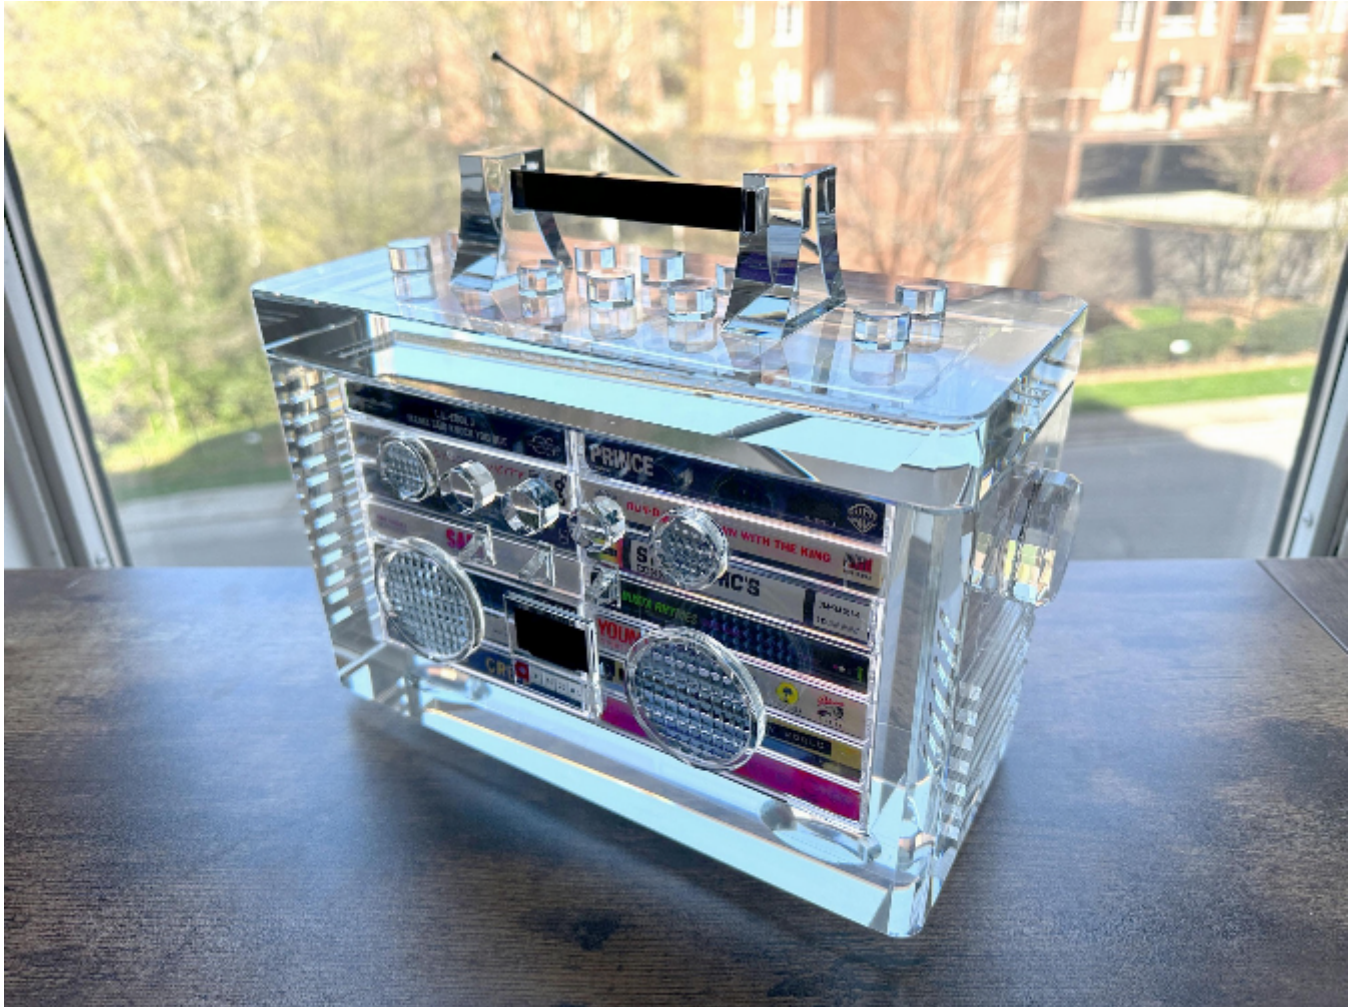

artéria

The Rhyme capsule mini #32/100

David Schwartz

Sold

REF: 18720

Height: 22.85 cm (9")

Width: 29.2 cm (11.5")

Depth: 15.23 cm (6")

Weight: 11.34 kg

DESCRIPTION

Mini limited edition crystal boombox sculptures with removable top encapsulating vintage cassette tapes. Prices vary depending on contents of the capsule, no two contain the same cassettes.