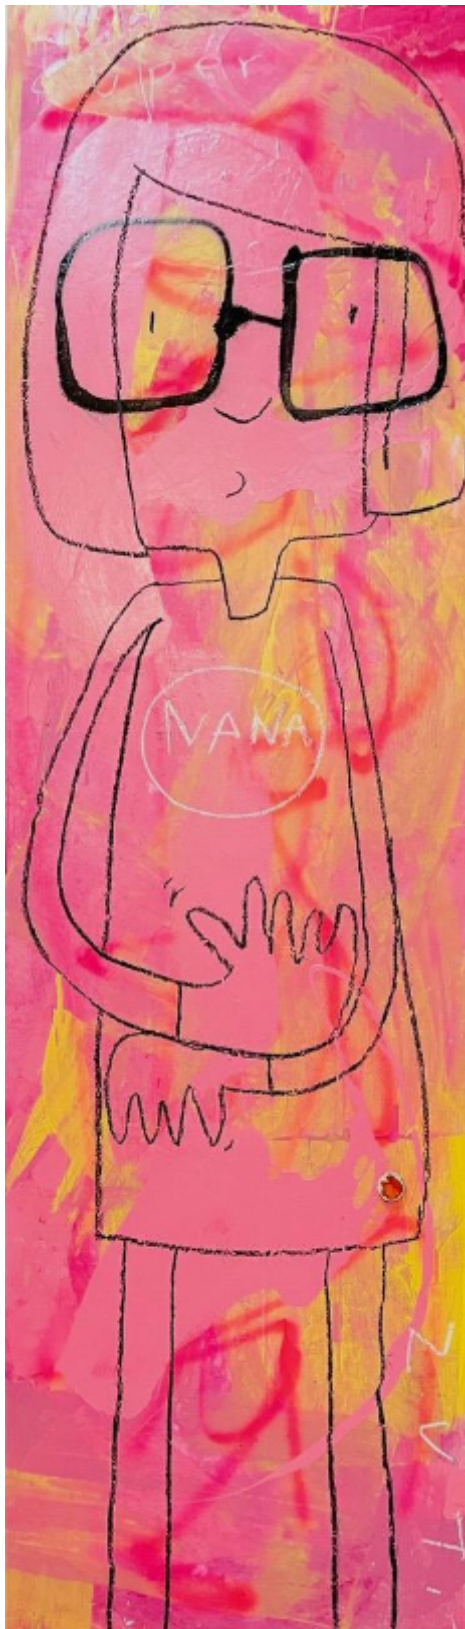

artéria

Super NANA!

Zut

Sold

REF: 19730

Height: 203.12 cm (80")

Width: 60.94 cm (24")

## DESCRIPTION

---

Acrylic, pastels, can, epoxy