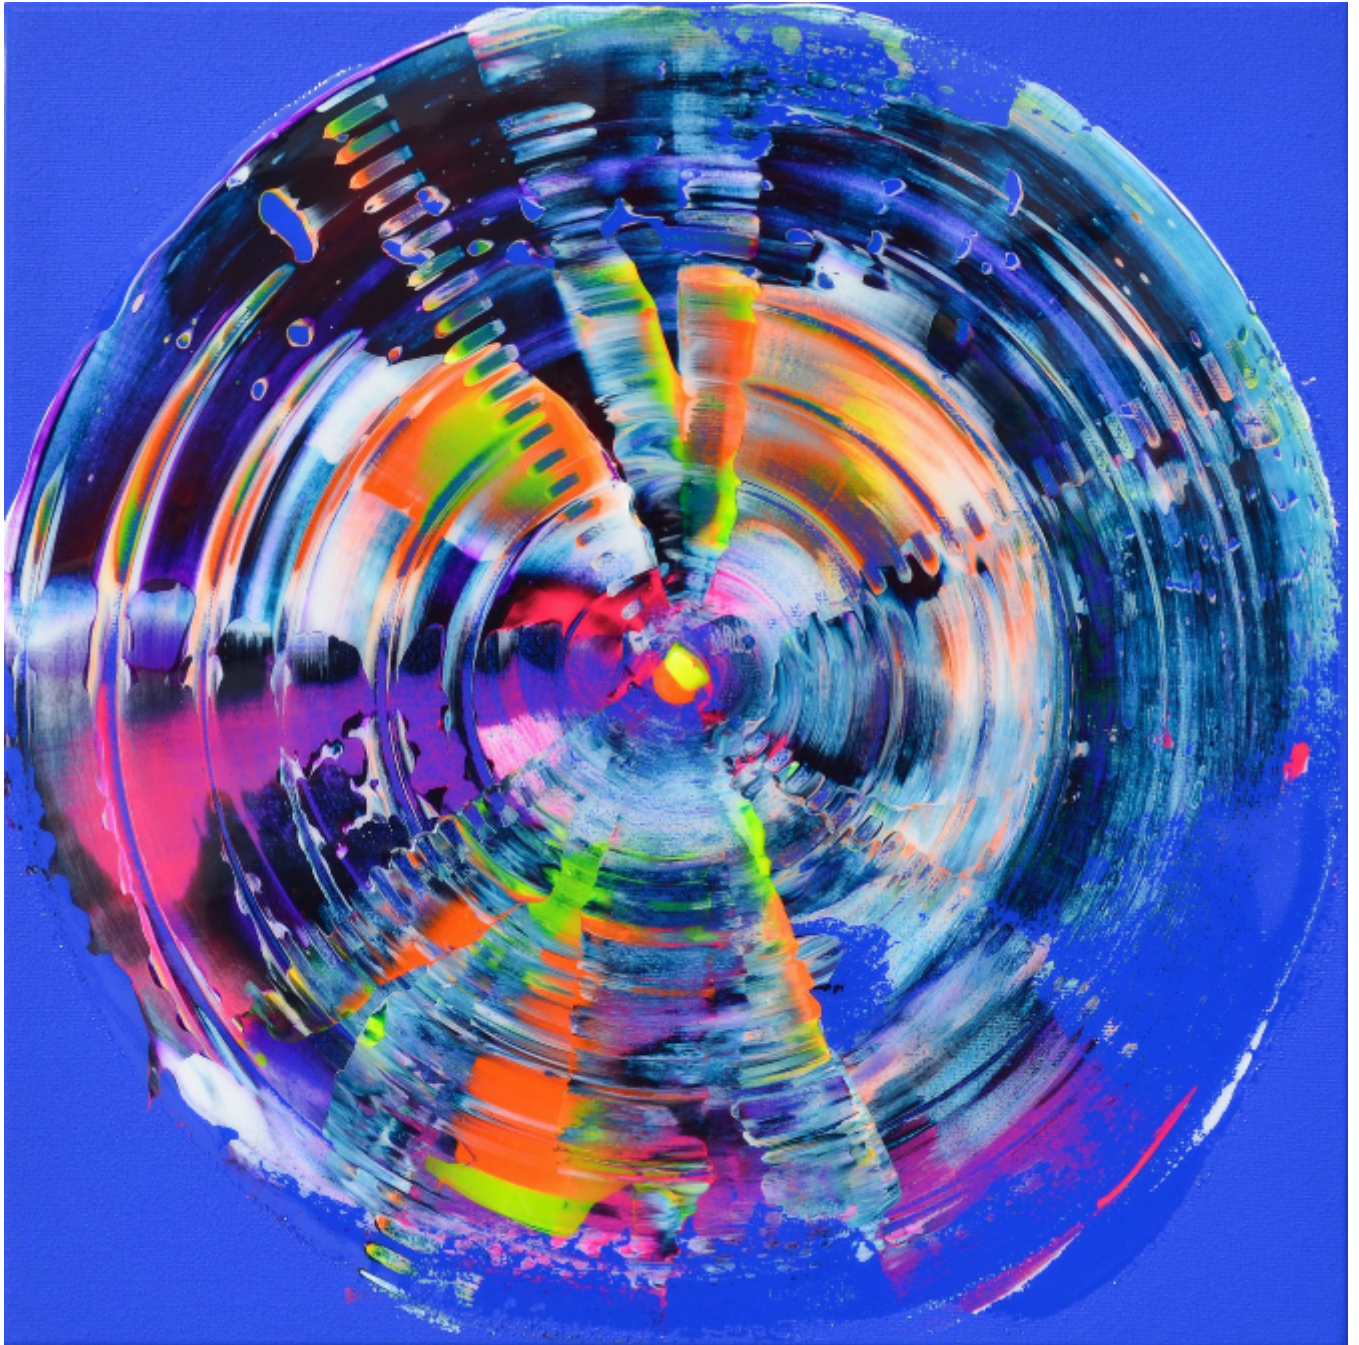

# artéria

## Strong vibes

Isabelle Beaubien

CA\$495 + TAX

REF: 18751

Height: 30.47 cm (12")

Width: 30.47 cm (12")

Depth: 4.06 cm (1.6")

## DESCRIPTION

---

Acrylic & resin