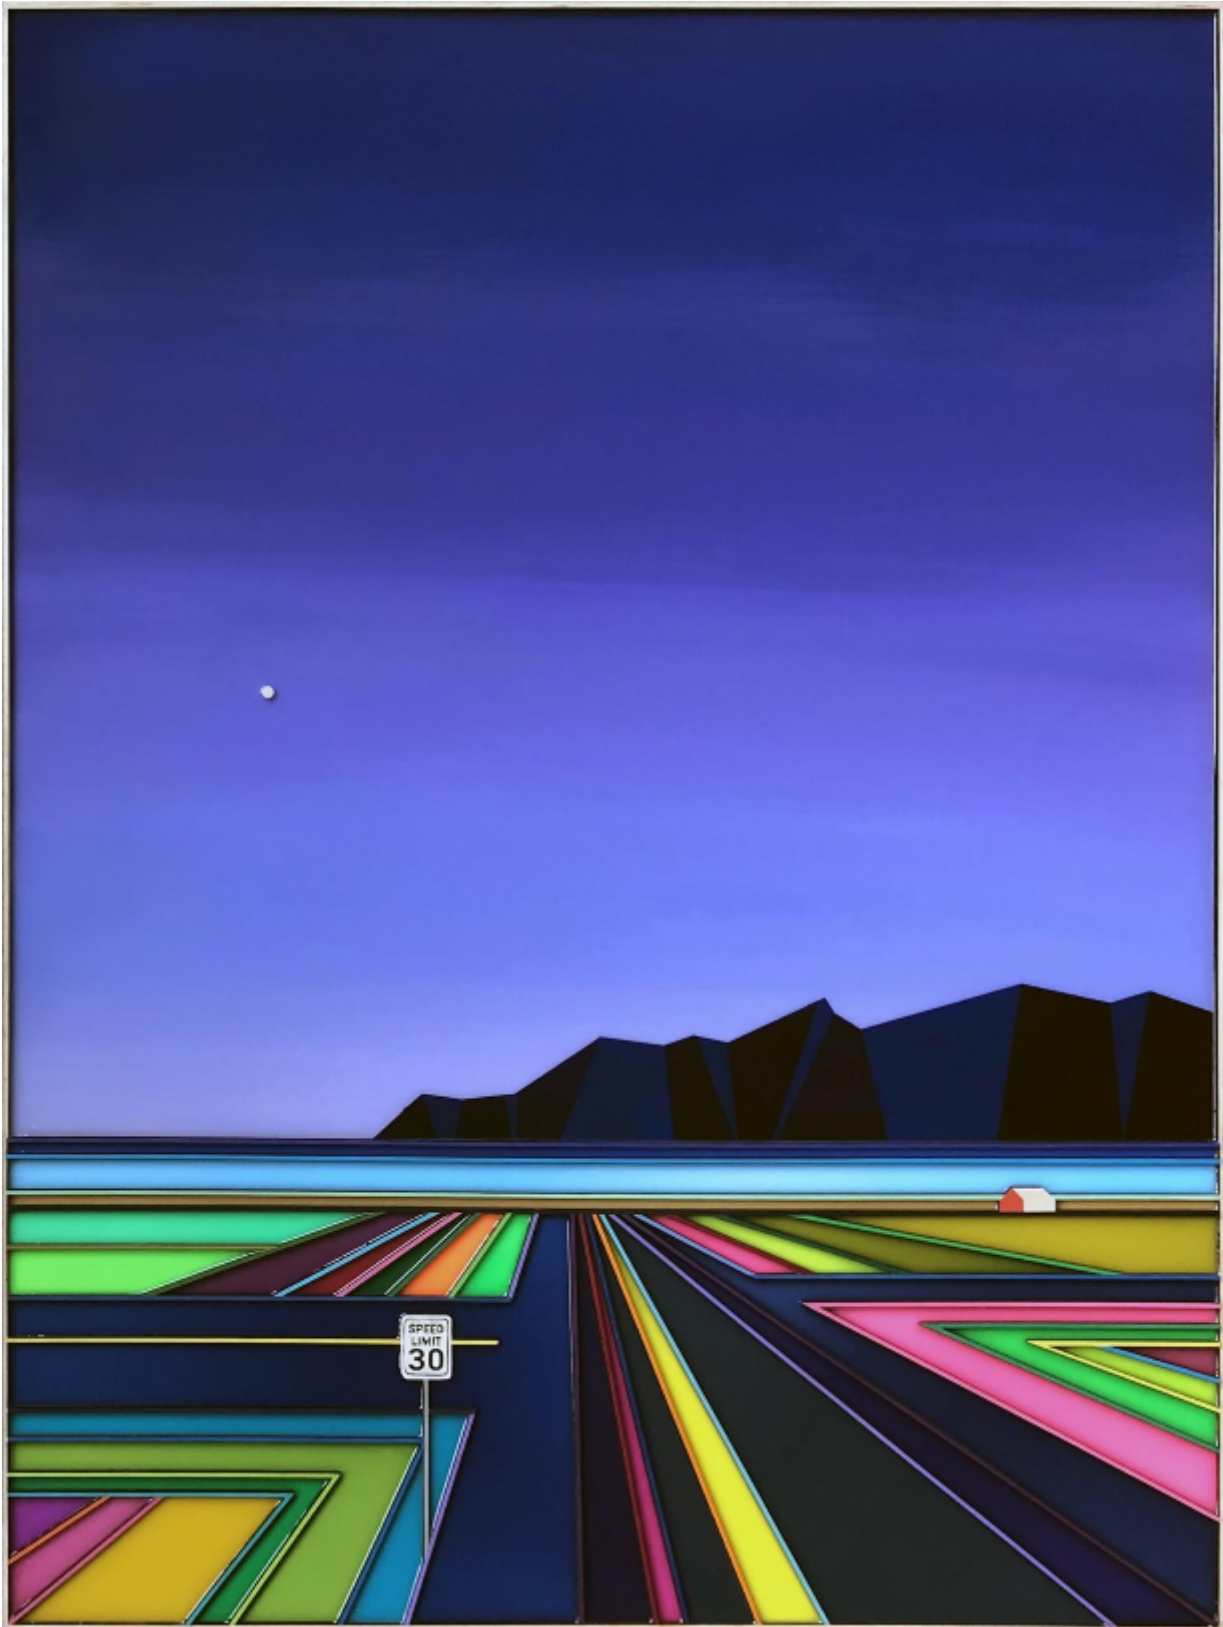

artéria

Riding at Nightfall

Patrick Deziel

Sold

REF: 19465

Height: 101.56 cm (40")

Width: 76.17 cm (30")

DESCRIPTION
