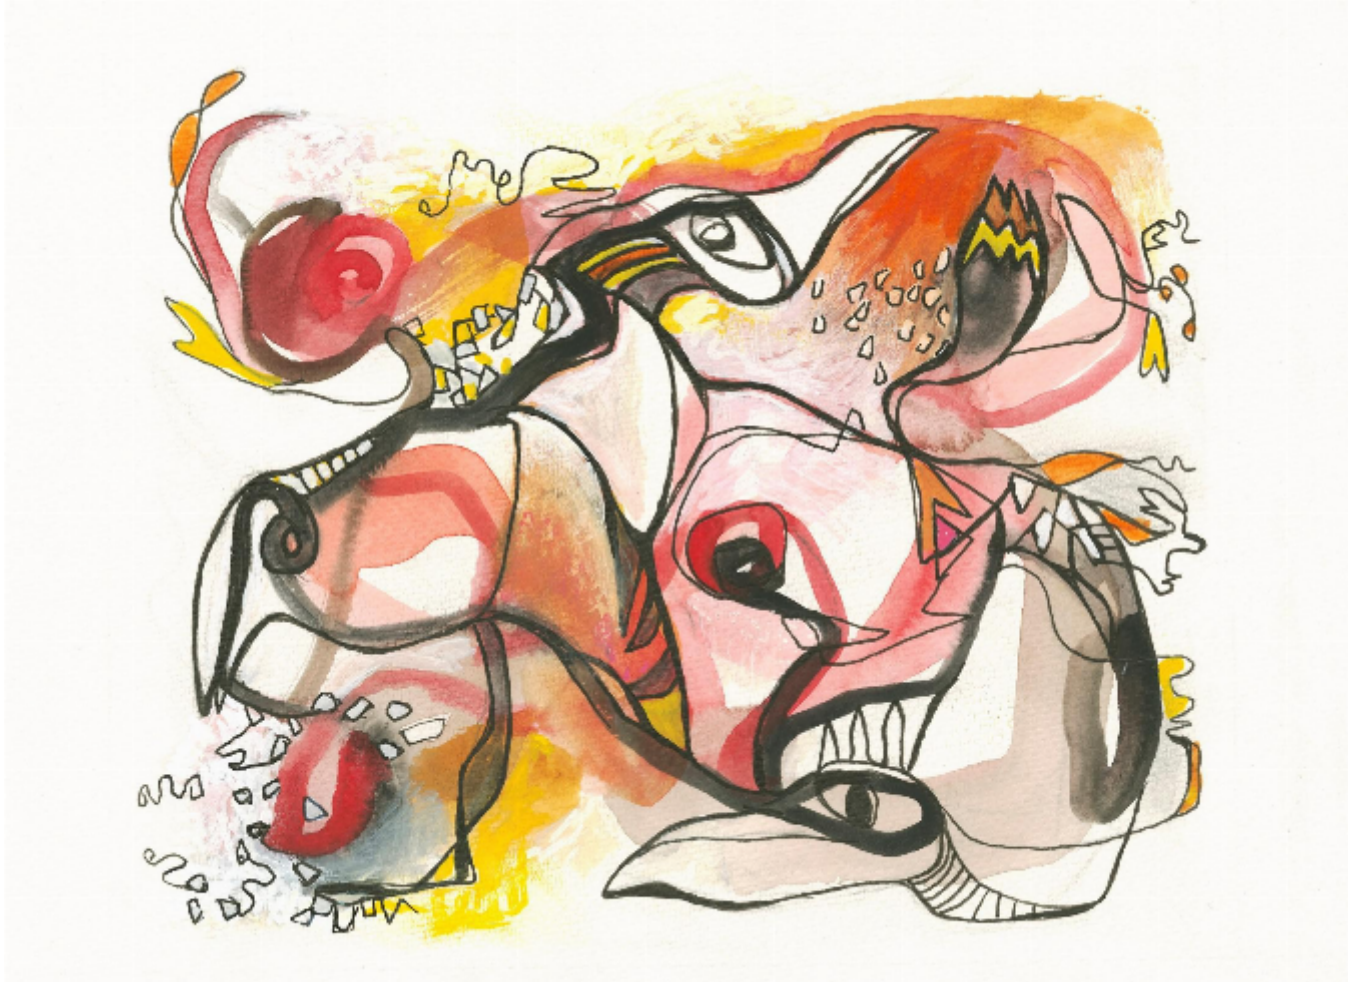

artéria

Petite fugue 35

Carole Arbic

CA\$175 + TAX

REF: 17537

Height: 22 cm (8.7")

Width: 27 cm (10.6")

## DESCRIPTION

---

Watercolor and marker on paper - 2022