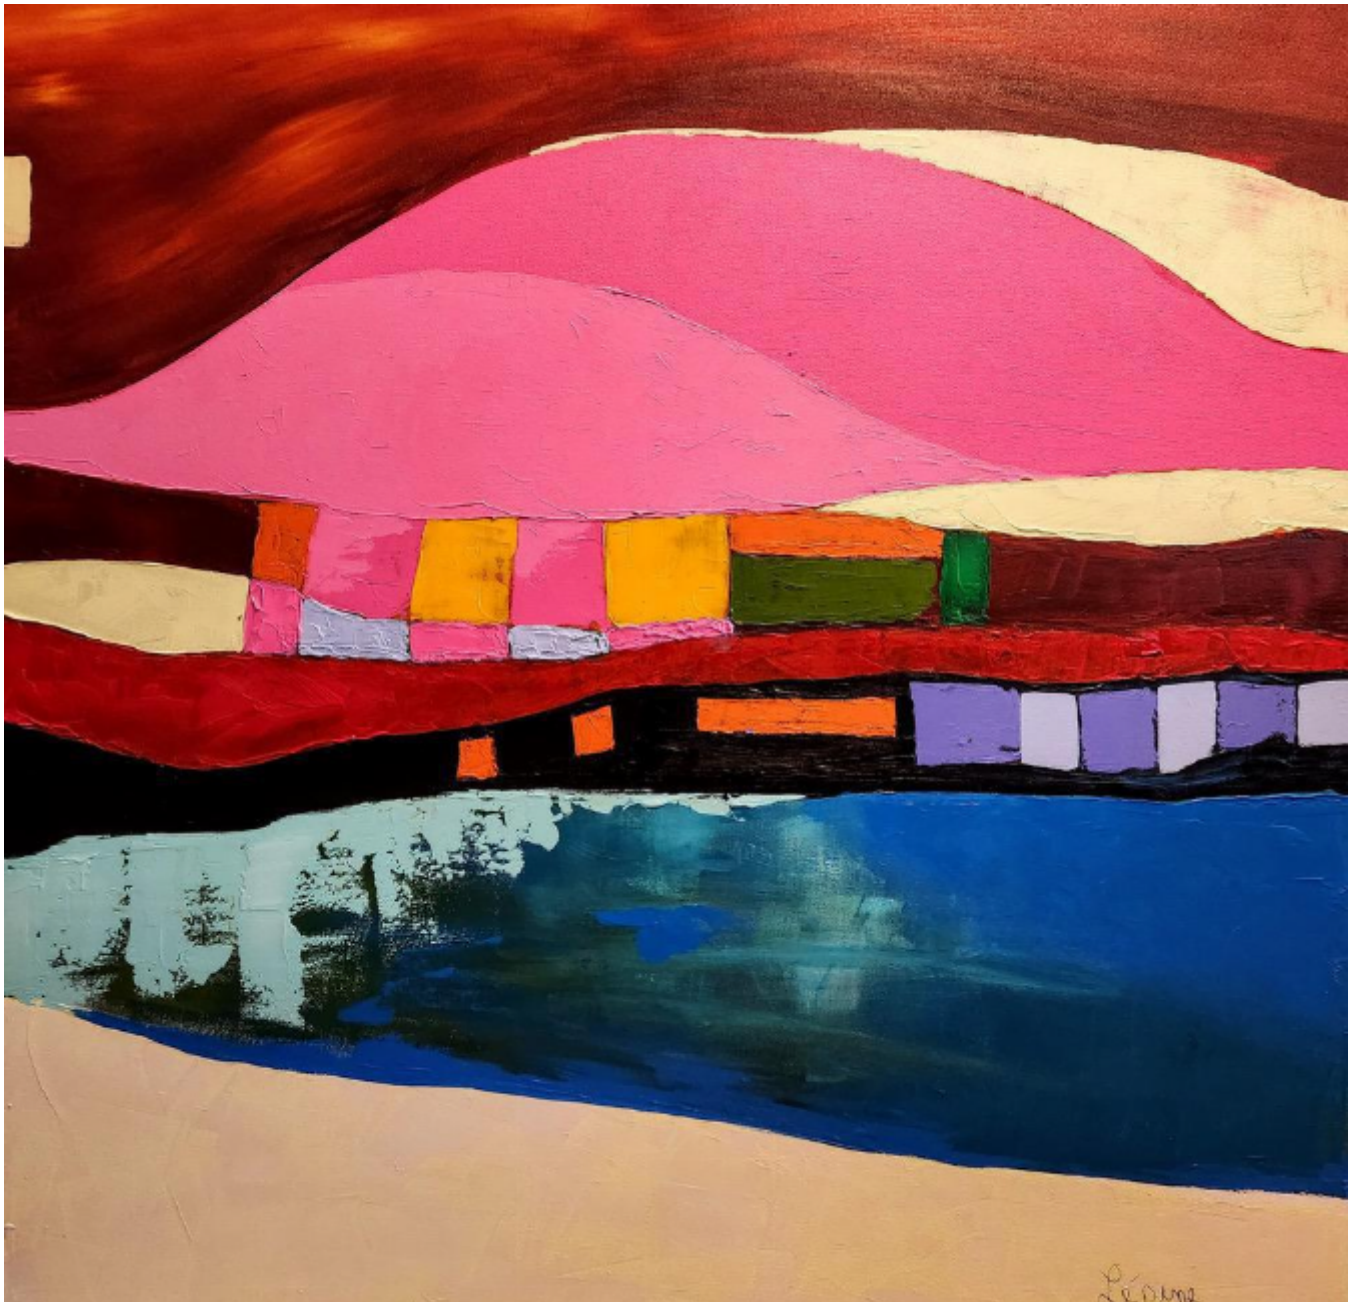

# artéria

## Horizon de lumière

Claude Lépine

CA\$3,000 + TAX

REF: 19490

Height: 121.87 cm (48")

Width: 121.87 cm (48")