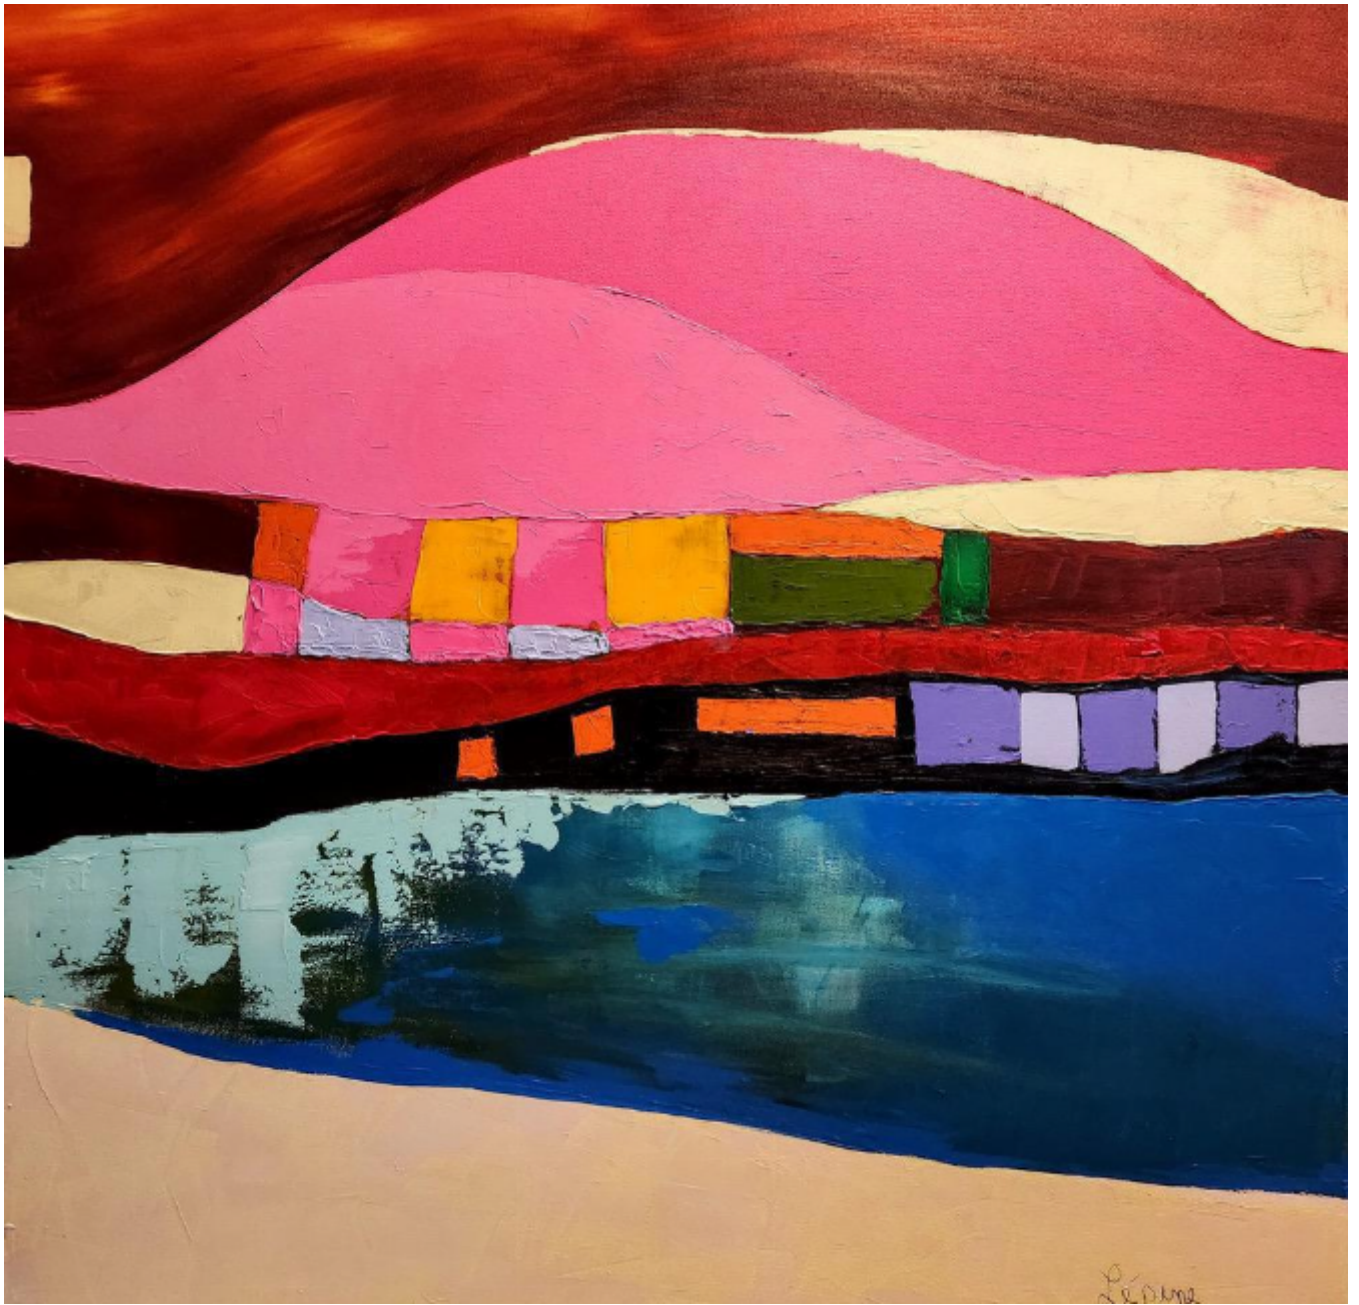

artéria

Horizon de lumière

Claude Lépine

CA\$3,000 + TAX

REF: 19490

Height: 121.87 cm (48")

Width: 121.87 cm (48")

DESCRIPTION
