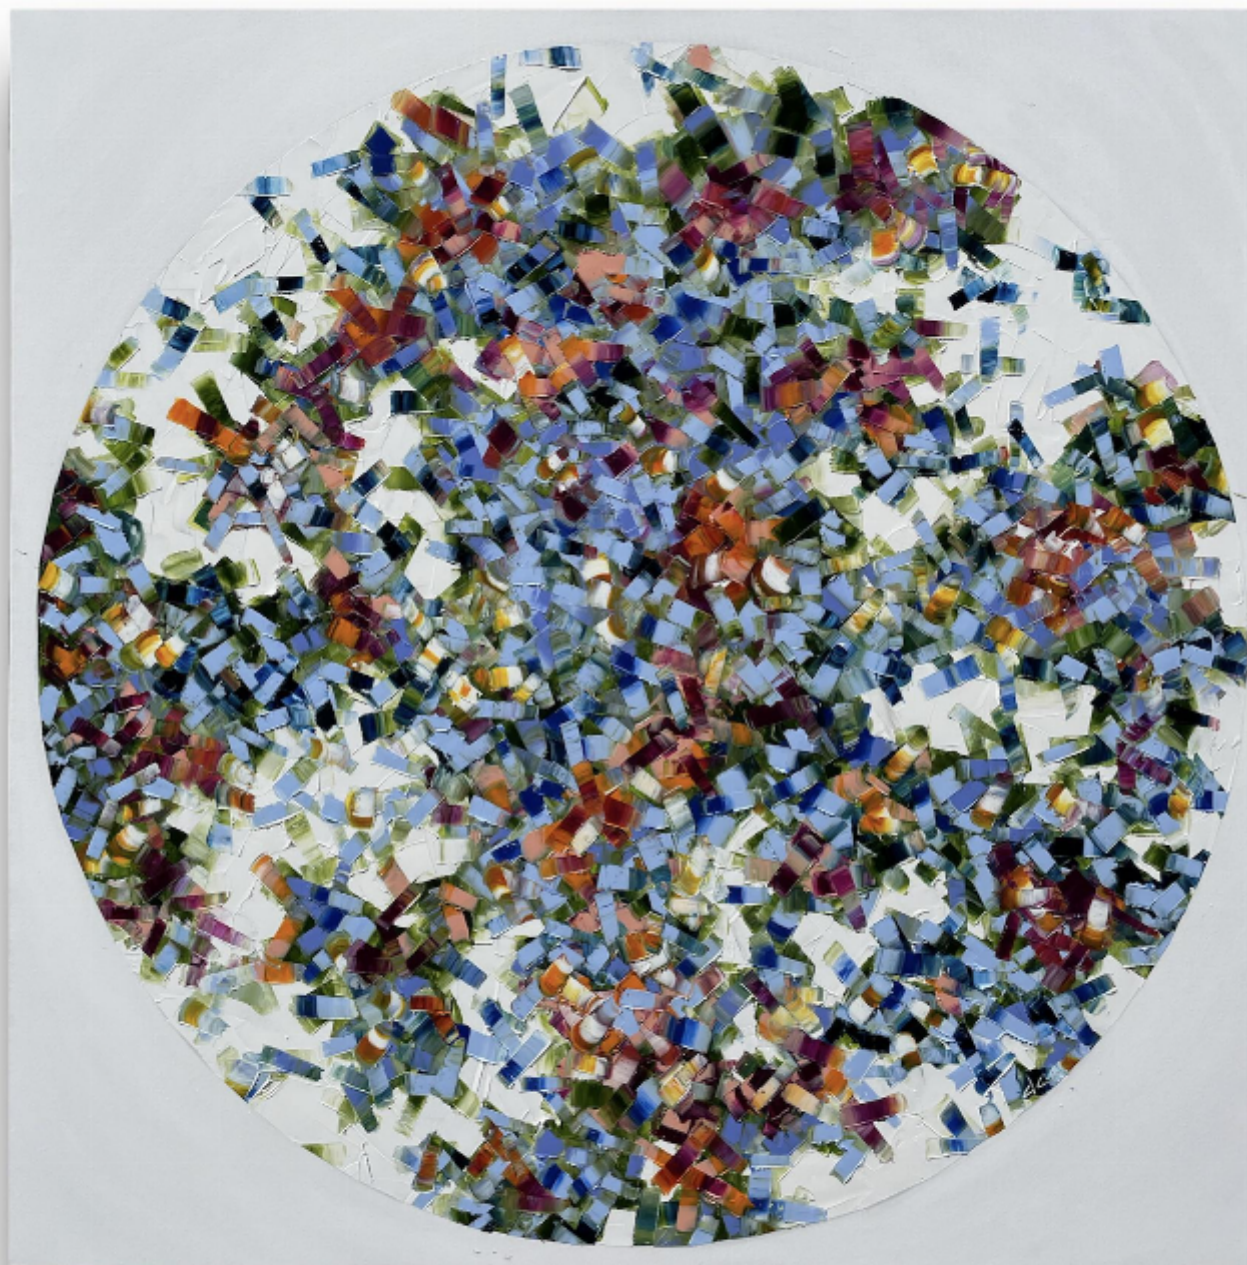

artéria

Give me magic

Danae Couture

Sold

REF: 19129

Height: 121.87 cm (48")

Width: 121.87 cm (48")

## DESCRIPTION

---