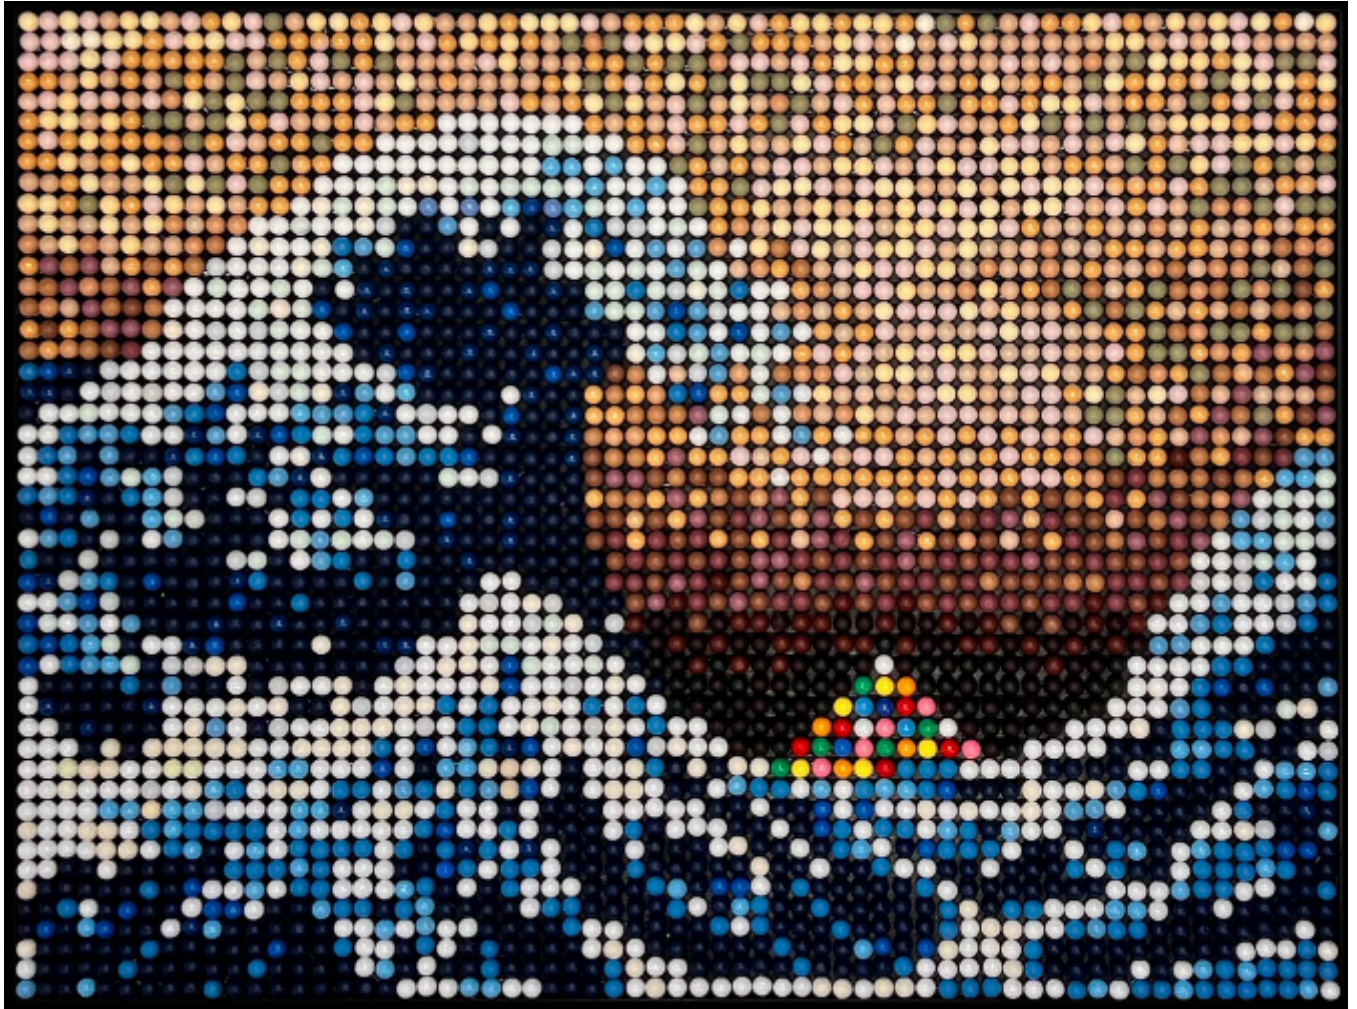

# artéria

## Faussaire 21

Mike Pelland

CA\$5,000 + TAX

REF: 18763

Height: 76.17 cm (30")

Width: 101.56 cm (40")

## DESCRIPTION

---

2023

Inspiré de l'oeuvre de Hokusai "La grande vague de Kagawa" 1830