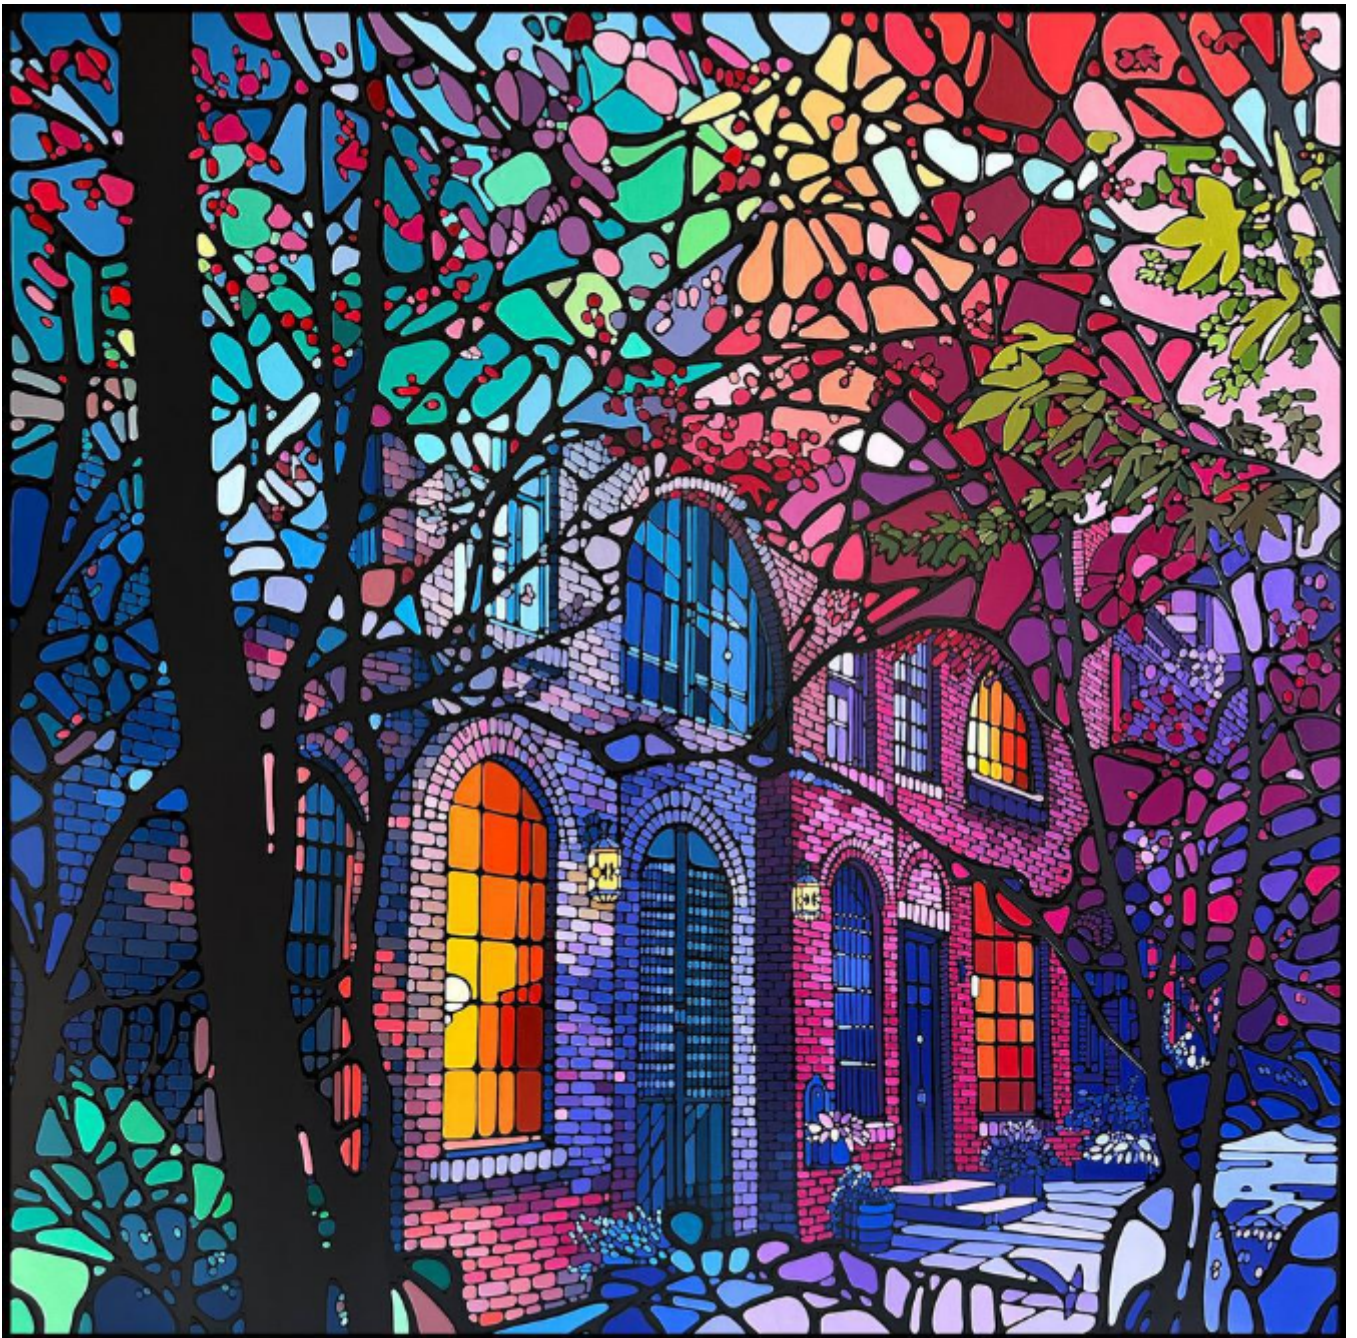

artéria

Ember

Denitza

Sold

REF: 19849

Height: 76.17 cm (30")

Width: 76.17 cm (30")

## DESCRIPTION

---

2024