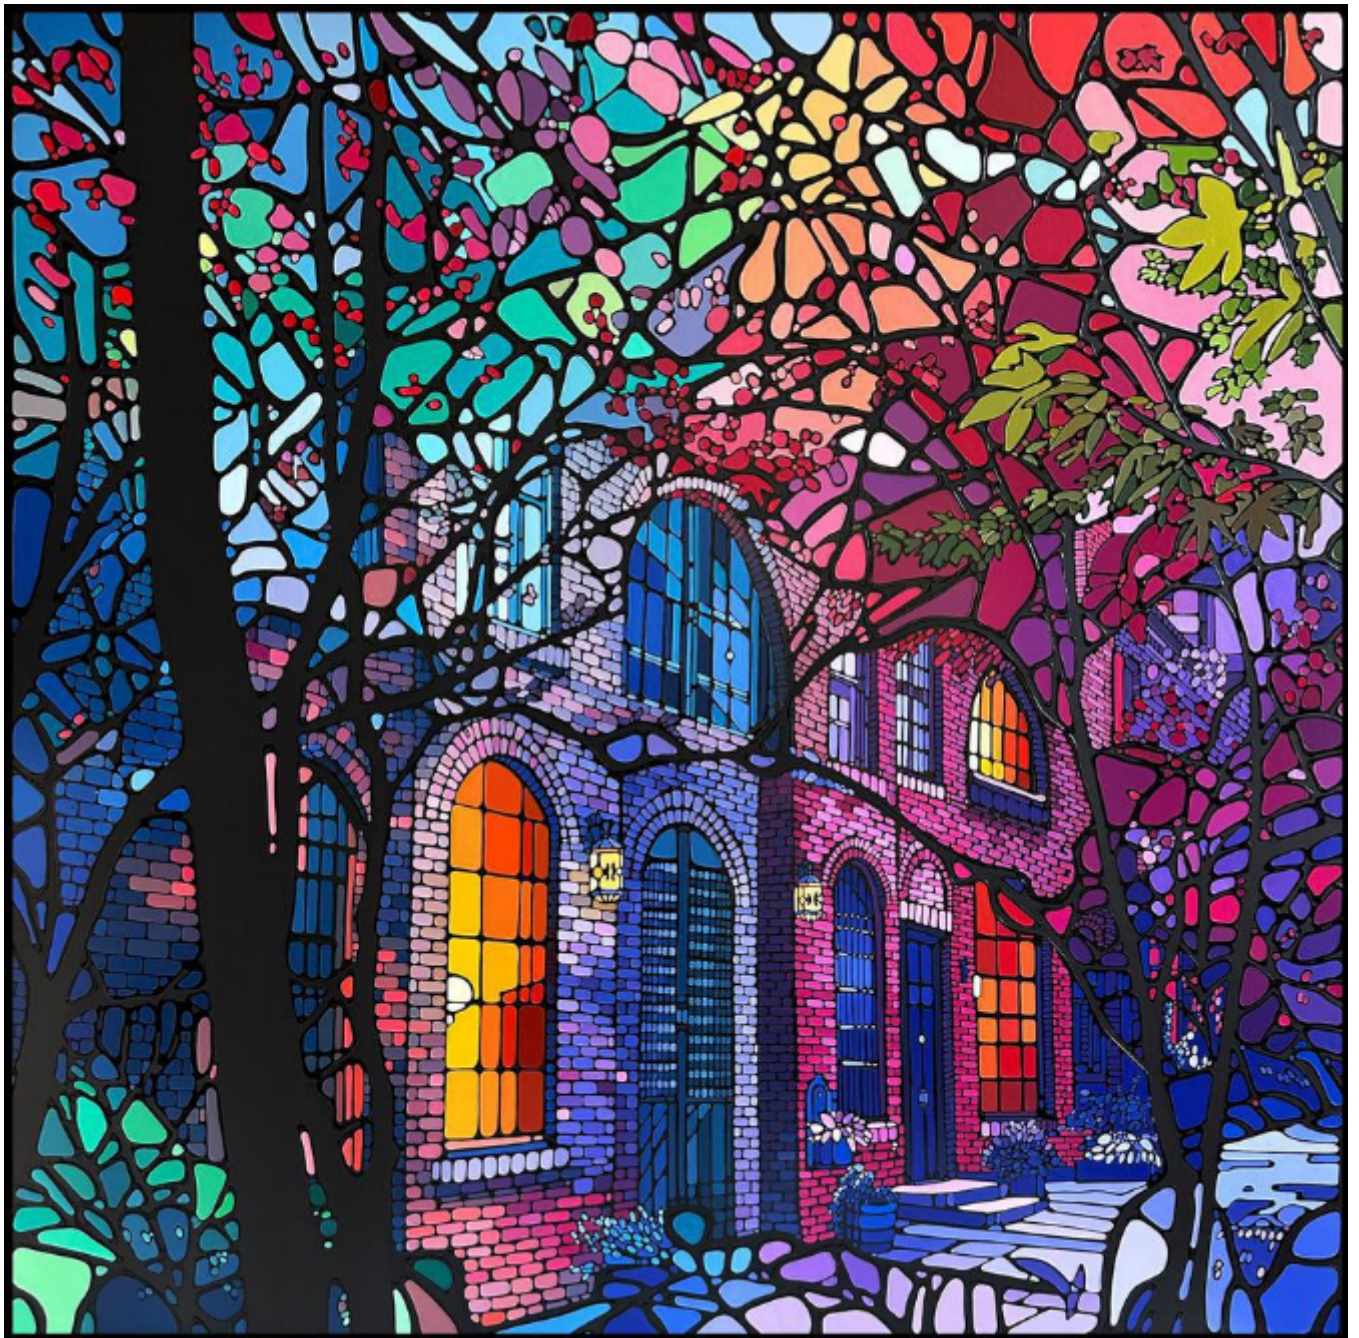

artéria

Ember

Denitza

Sold

REF: 19849

Height: 76.17 cm (30")

Width: 76.17 cm (30")

## DESCRIPTION

---

2024