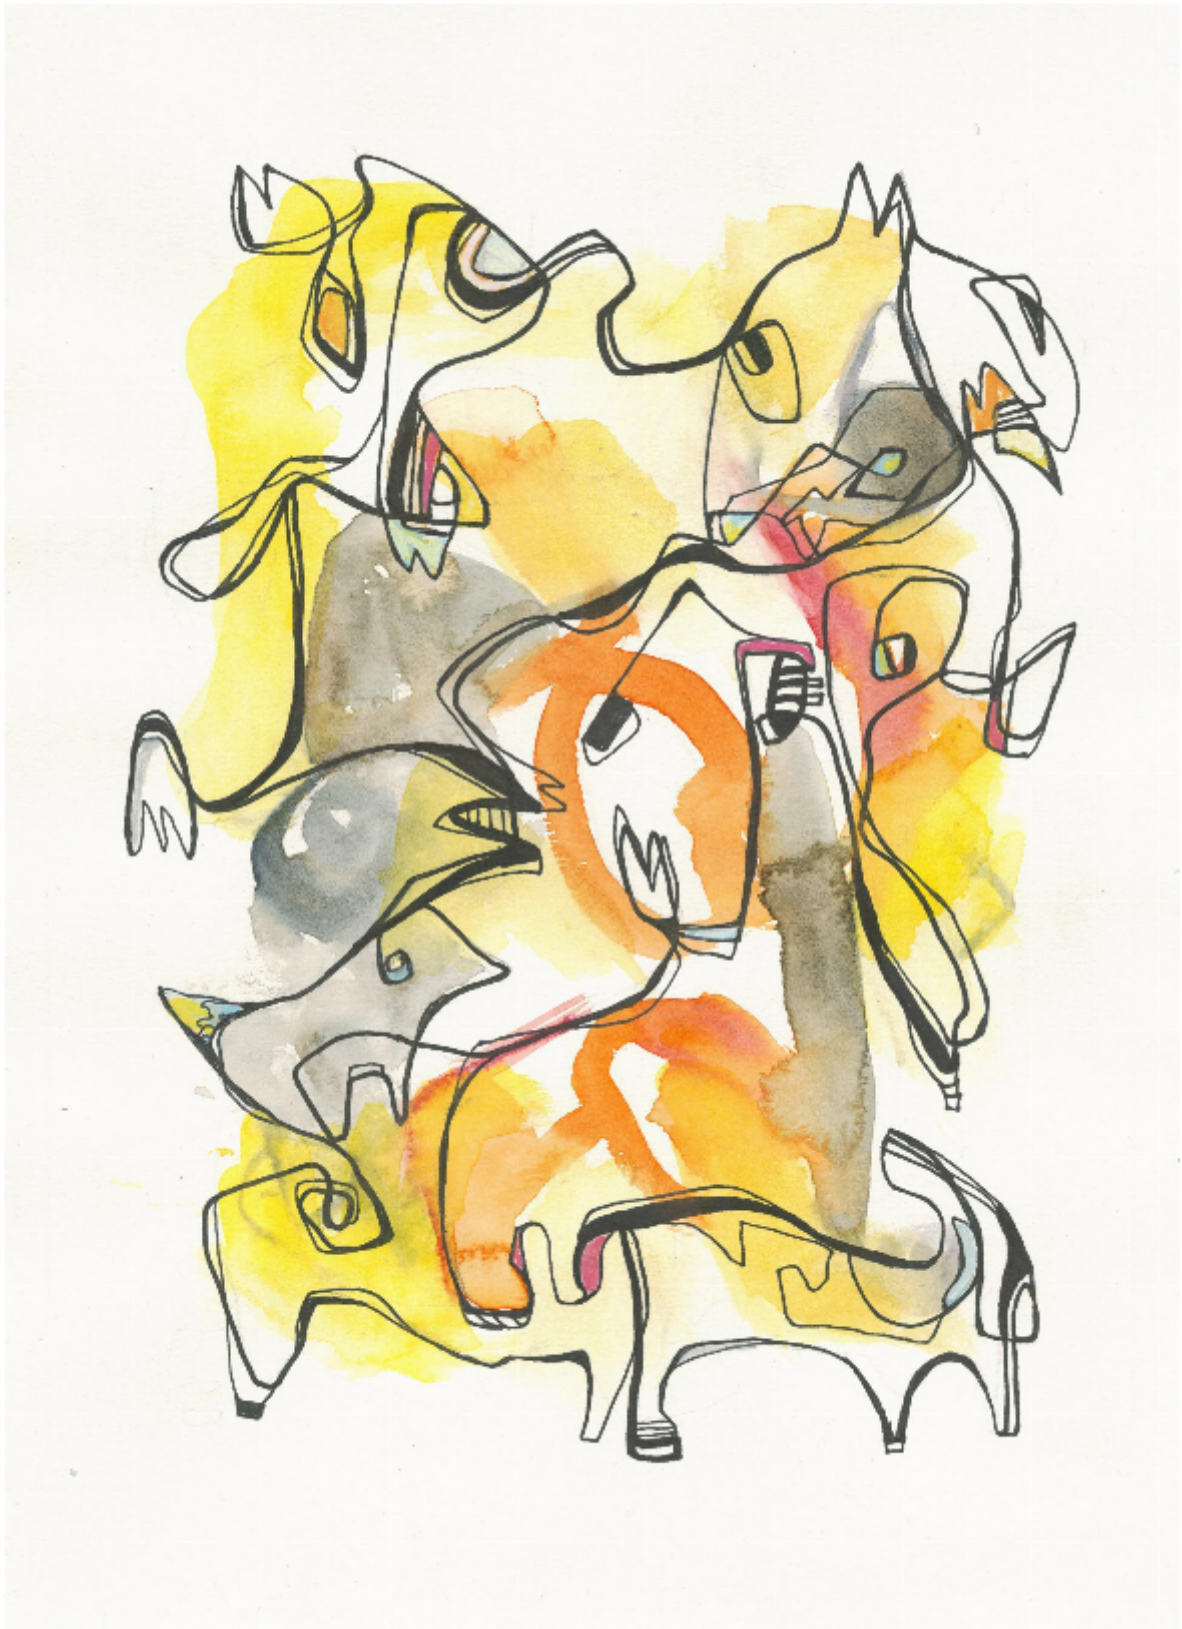

artéria

Eau de vie 20

Carole Arbic

CA\$250 + TAX

REF: 17541

Height: 39 cm (15.4")

Width: 29 cm (11.4")

DESCRIPTION

Watercolor and marker on paper - 2022