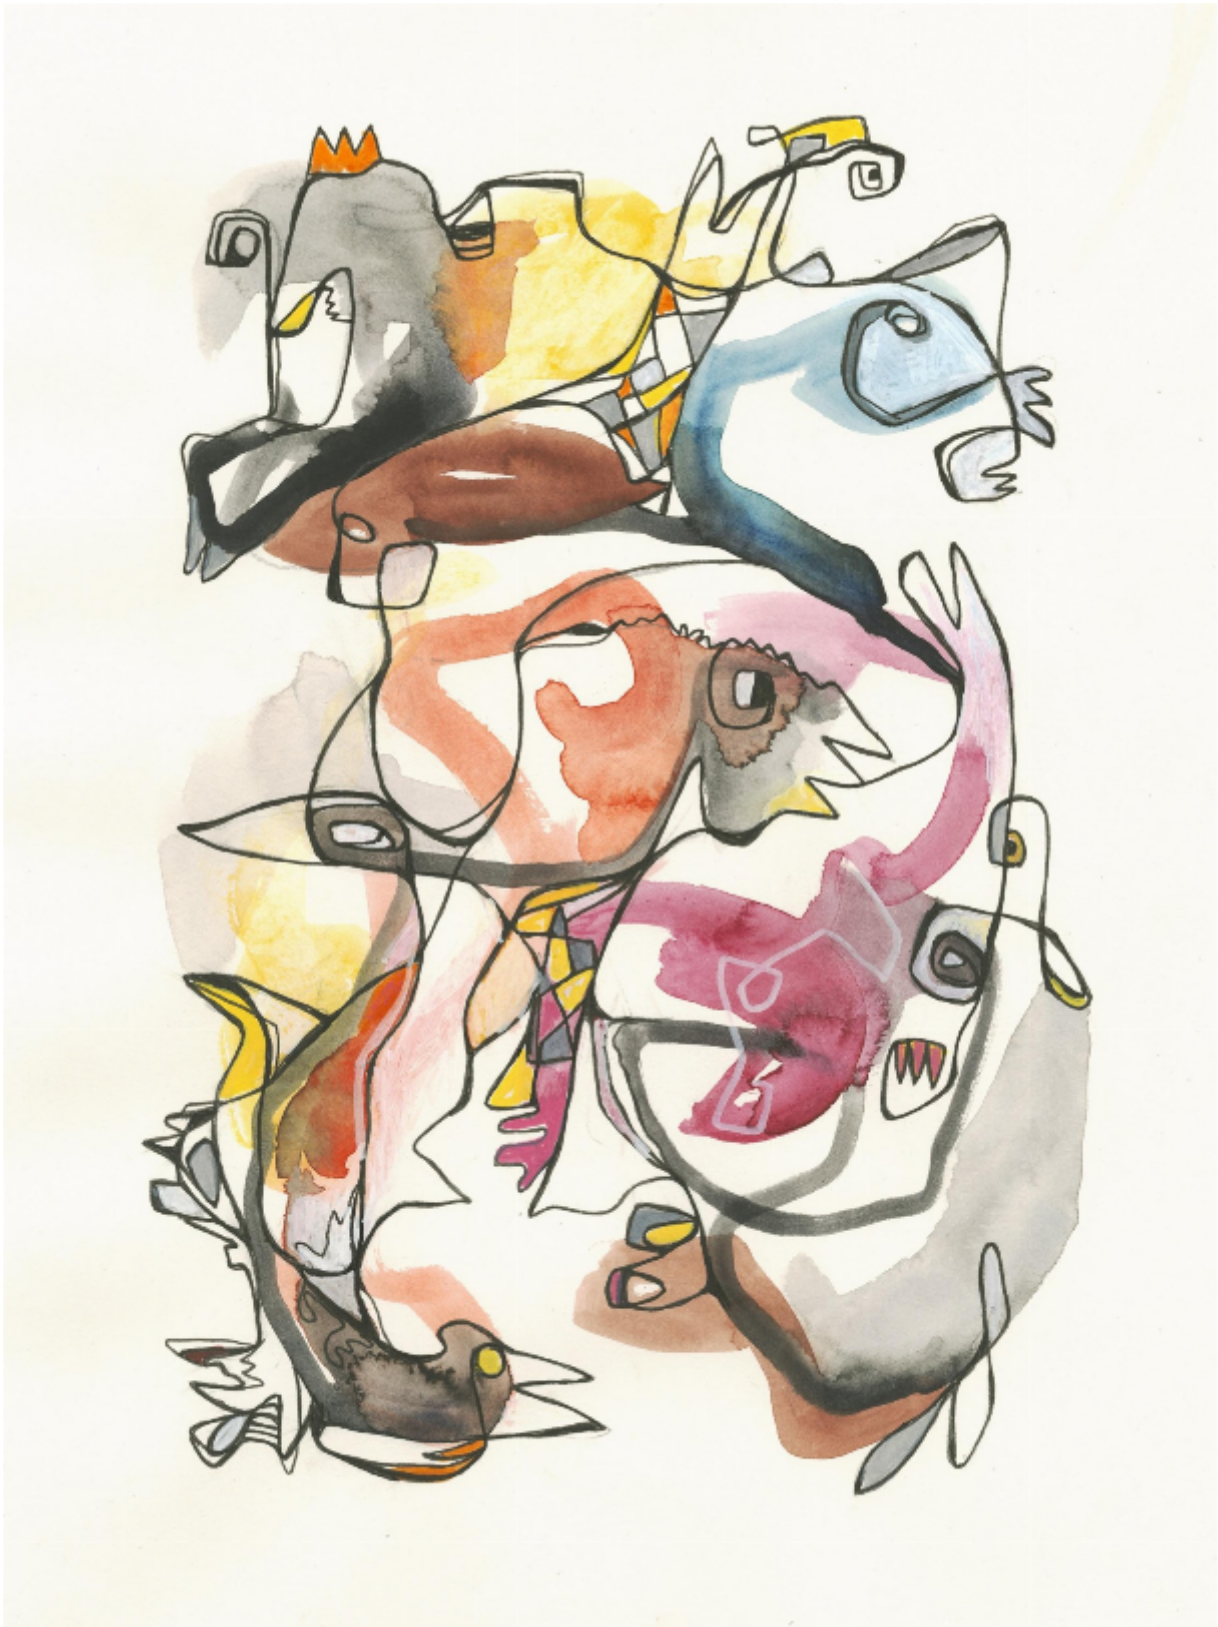

artéria

Eau de vie 14 (Framed)

Carole Arbic

Sold

REF: 17527

Height: 39 cm (15.4")

Width: 29 cm (11.4")

DESCRIPTION

Watercolor and marker on paper - 2022 Framed