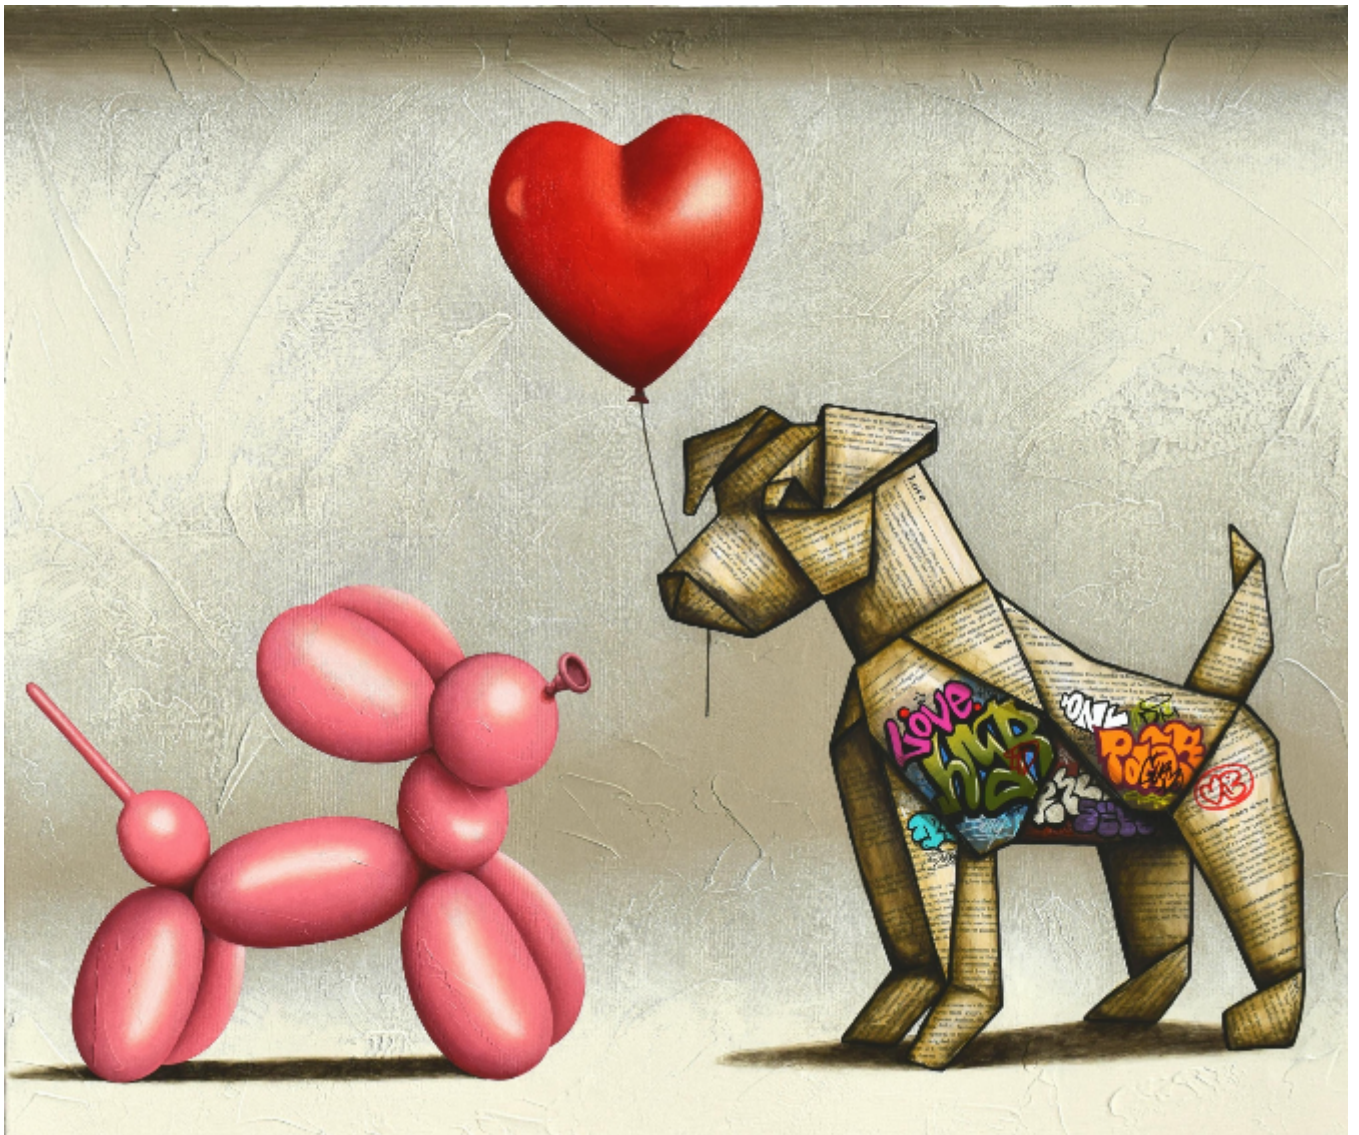

artéria

Do you want to marry me?

Nathalie Boissonnault

Sold

REF: 19941

Height: 76.17 cm (30")

Width: 91.4 cm (36")

## DESCRIPTION

---