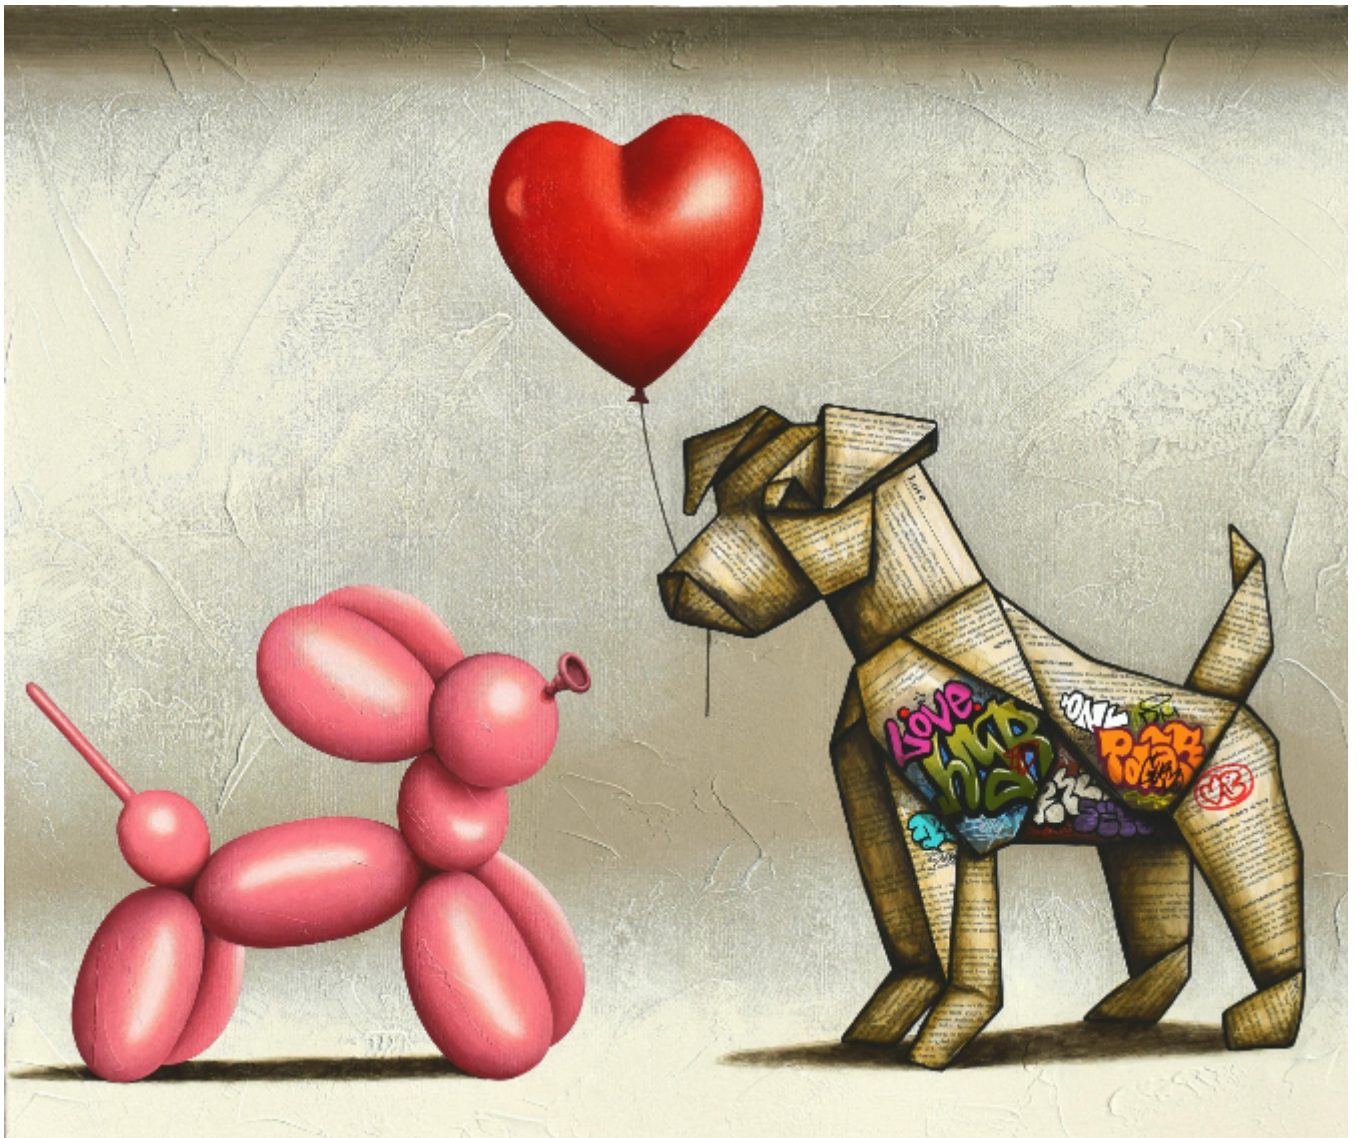

artéria

Do you want to marry me?

Nathalie Boissonnault

Sold

REF: 19941

Height: 76.17 cm (30")

Width: 91.4 cm (36")

DESCRIPTION
