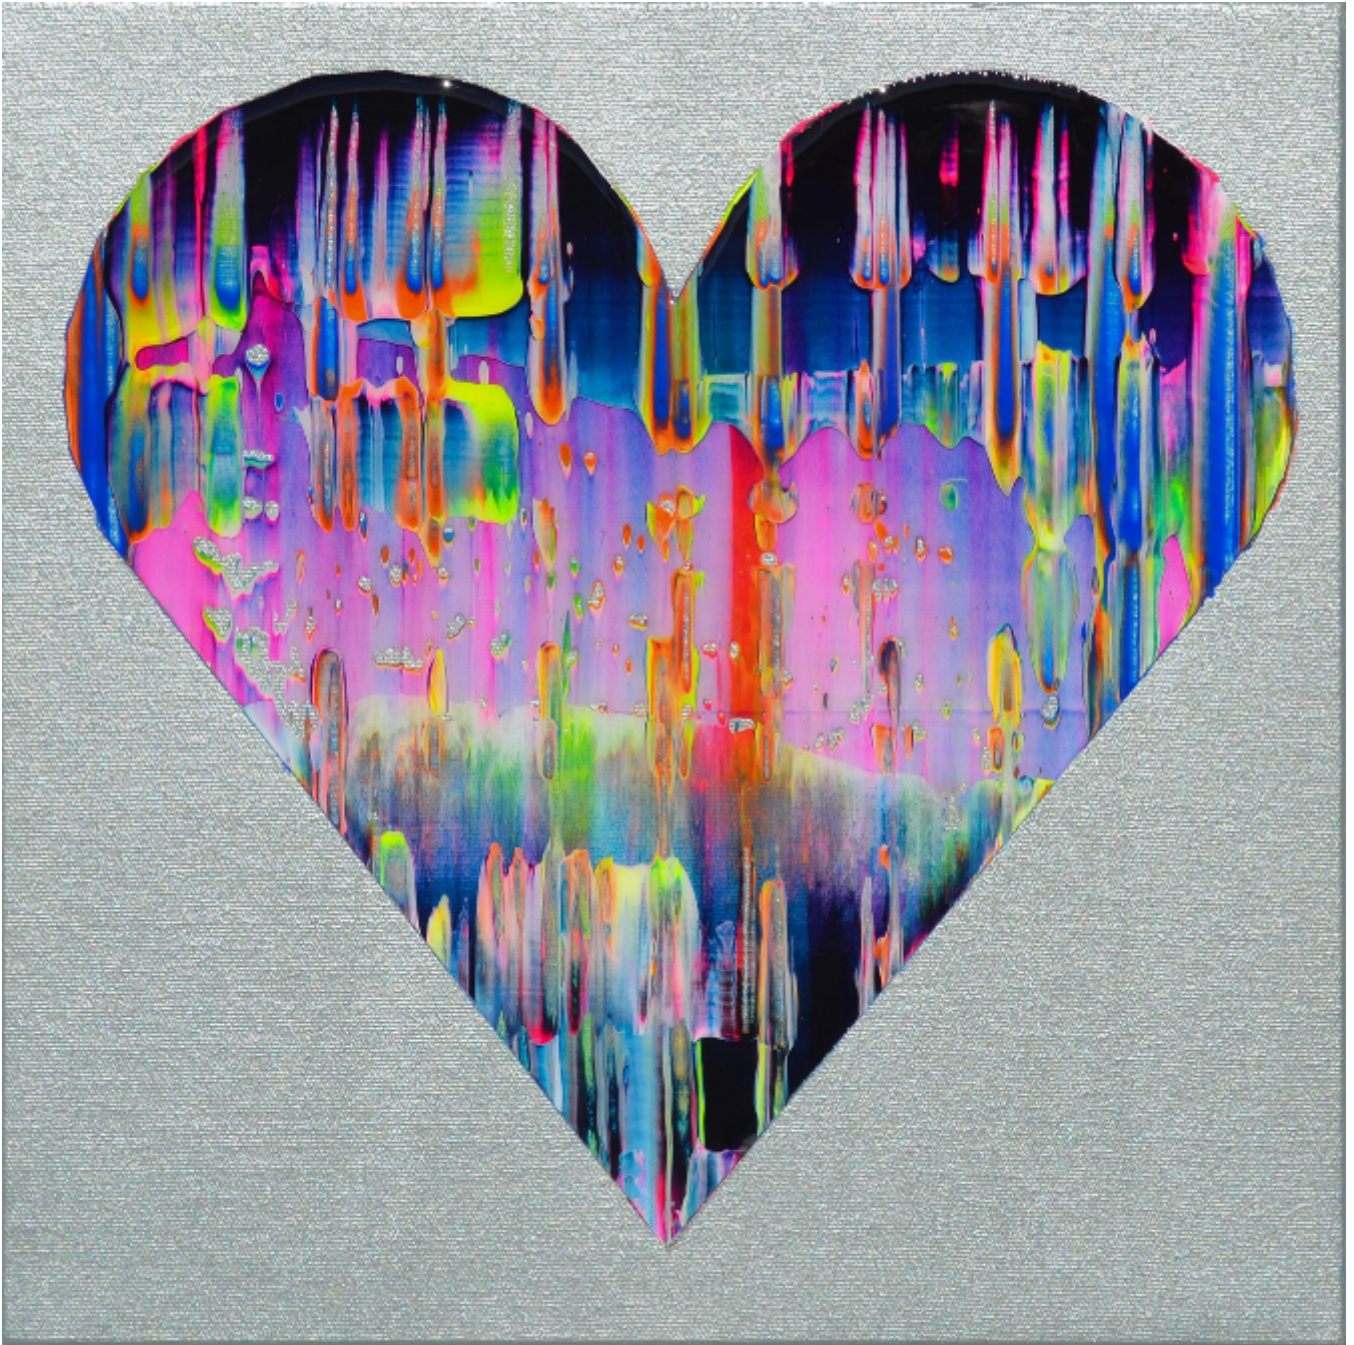

artéria

Blue iri heart

Isabelle Beaubien

Sold

REF: 19363

Height: 30.47 cm (12")

Width: 30.47 cm (12")

DESCRIPTION

Acrylic & resin on canvas