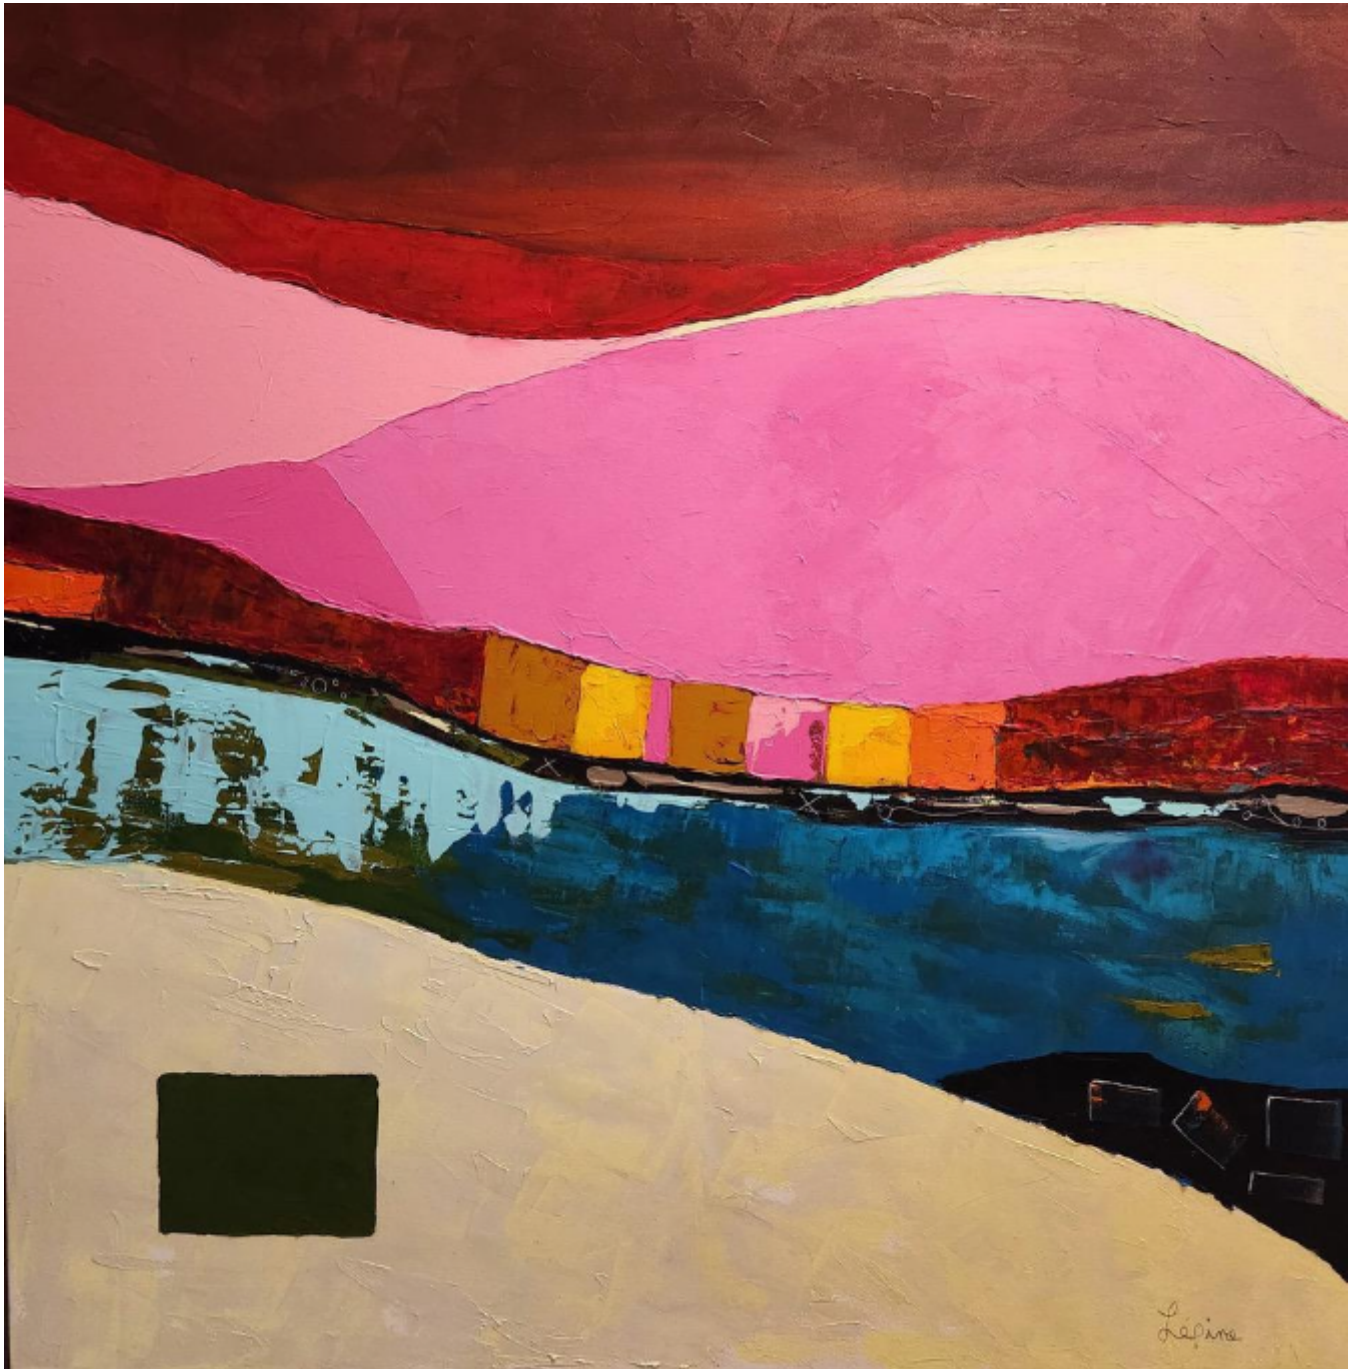

# artéria

Andalousie mon amour

Claude Lépine

CA\$3,000 + TAX

REF: 19486

Height: 121.87 cm (48")

Width: 121.87 cm (48")

## DESCRIPTION

---