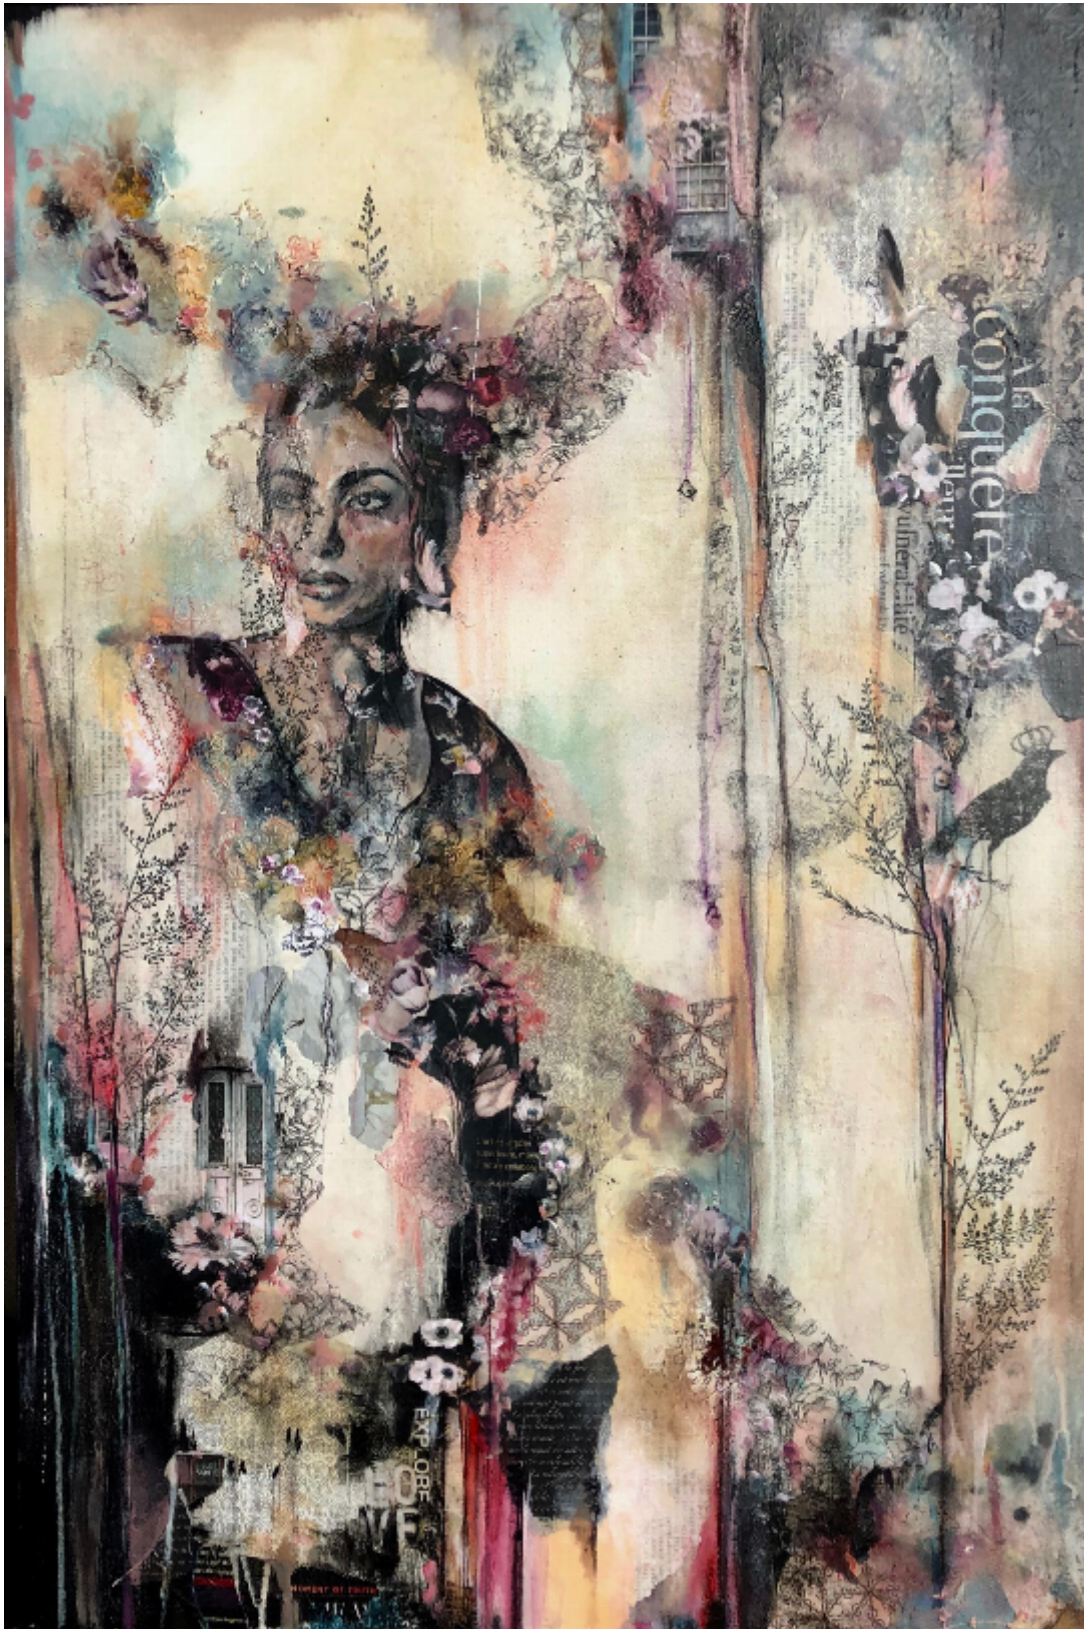

# artéria

À la conquête de la vulnérabilité

Marie-Josée Bergeron

Sold

REF: 17496

Height: 91.4 cm (36")

Width: 60.94 cm (24")

## DESCRIPTION

---

2020, Acrylic paint, collages, modeling paste, laces, inks, pastels, pencils colors and mixed medias on canvas