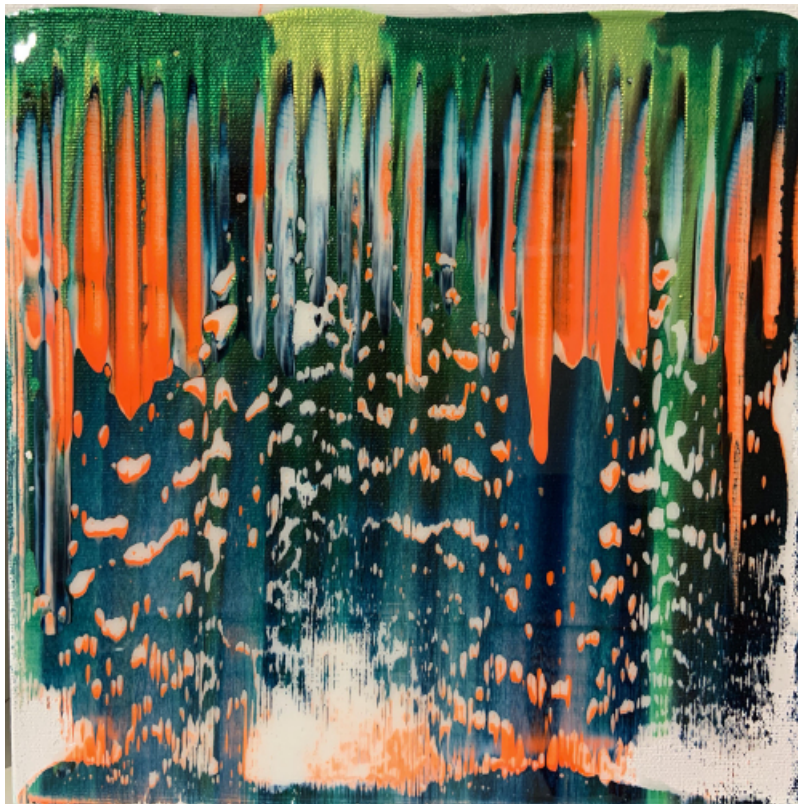

artêria

Volcano

Isabelle Beaubien

REF: 16563

Height: 25.5 cm (10") Width: 25.5 cm (10")

CA\$300 + TAX

Mixed media on canvas