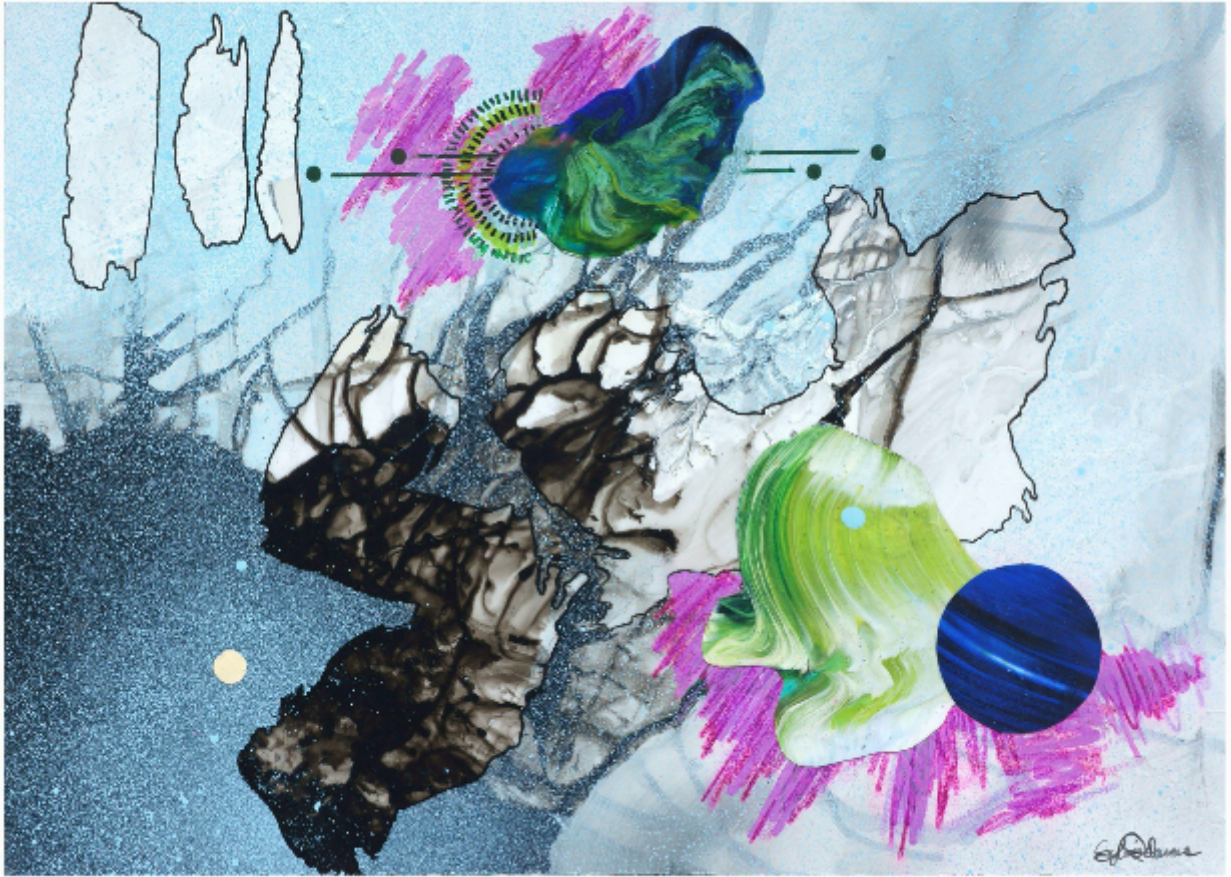

artéria

Flash Move

Sylvie Adams

Sold

REF: 16149

Height: 18 cm (7.1")

Width: 25.5 cm (10")

## DESCRIPTION

---

Acrylic, spray paint, India ink on mylar  
2018