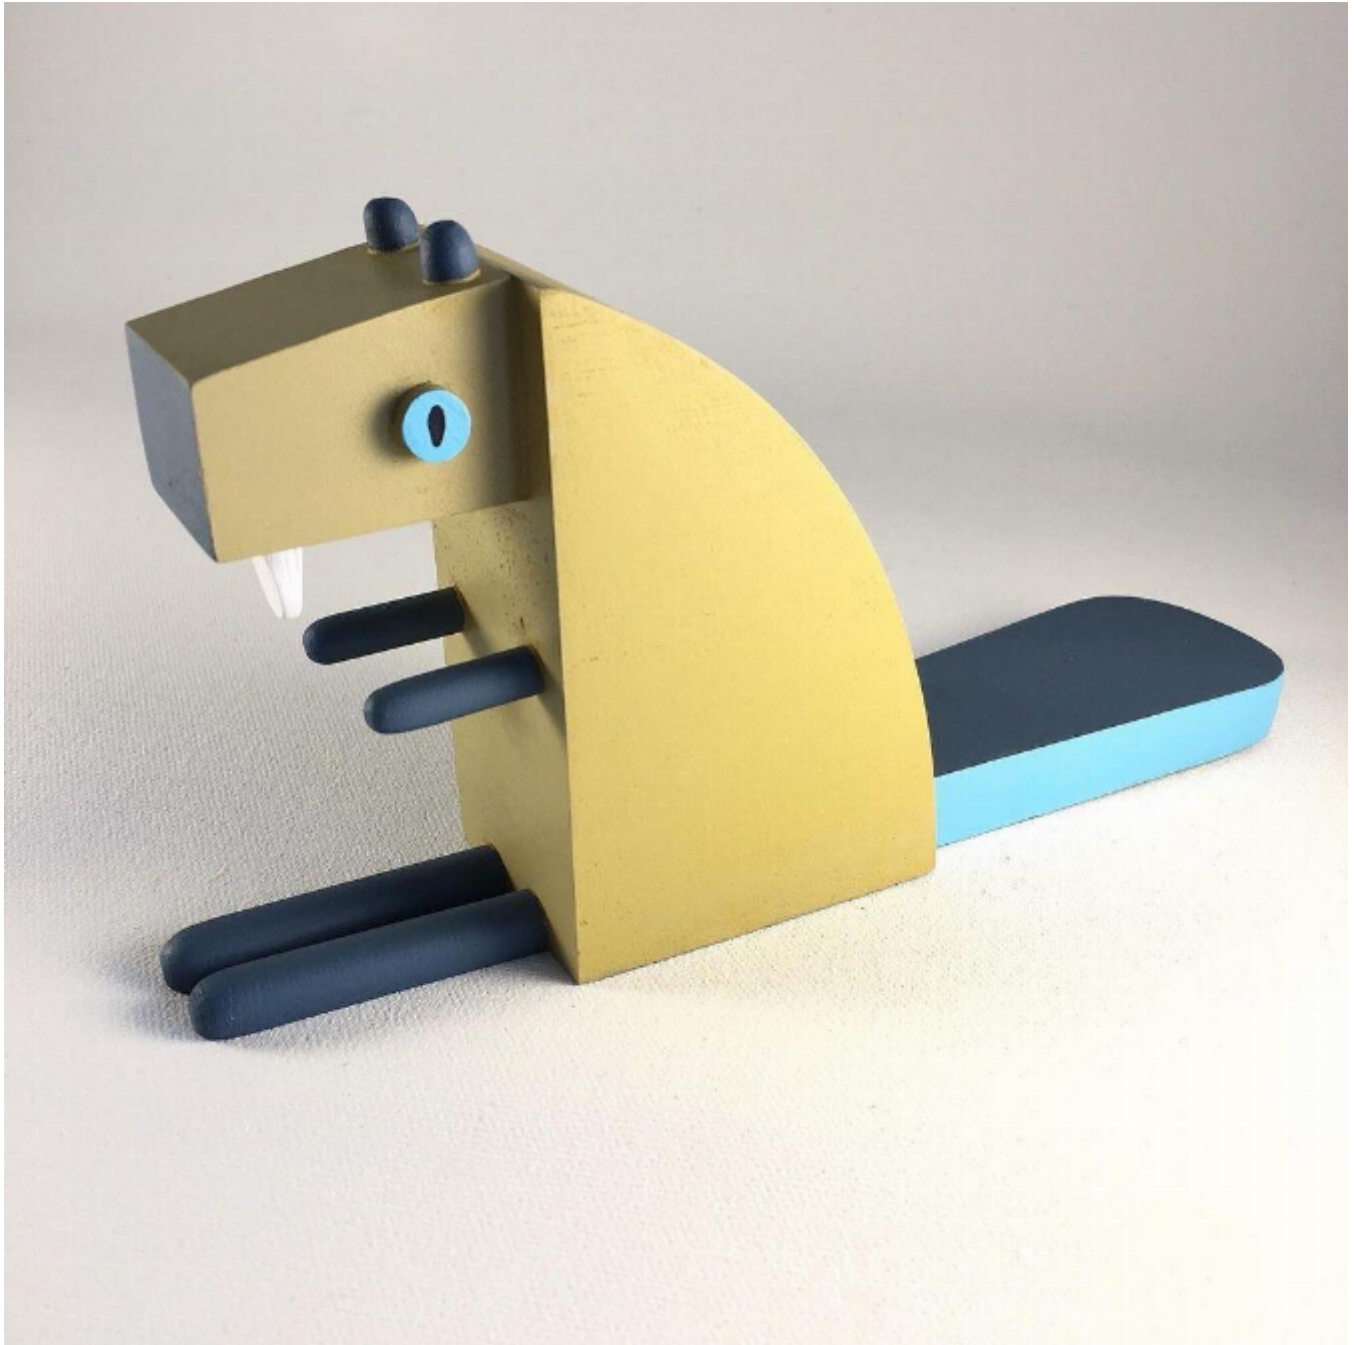

artéria

Castor doré

Vigg

Sold

REF: 17386

Height: 19 cm (7.5")

Width: 10 cm (3.9")

Depth: 4 cm (1.6")

DESCRIPTION
