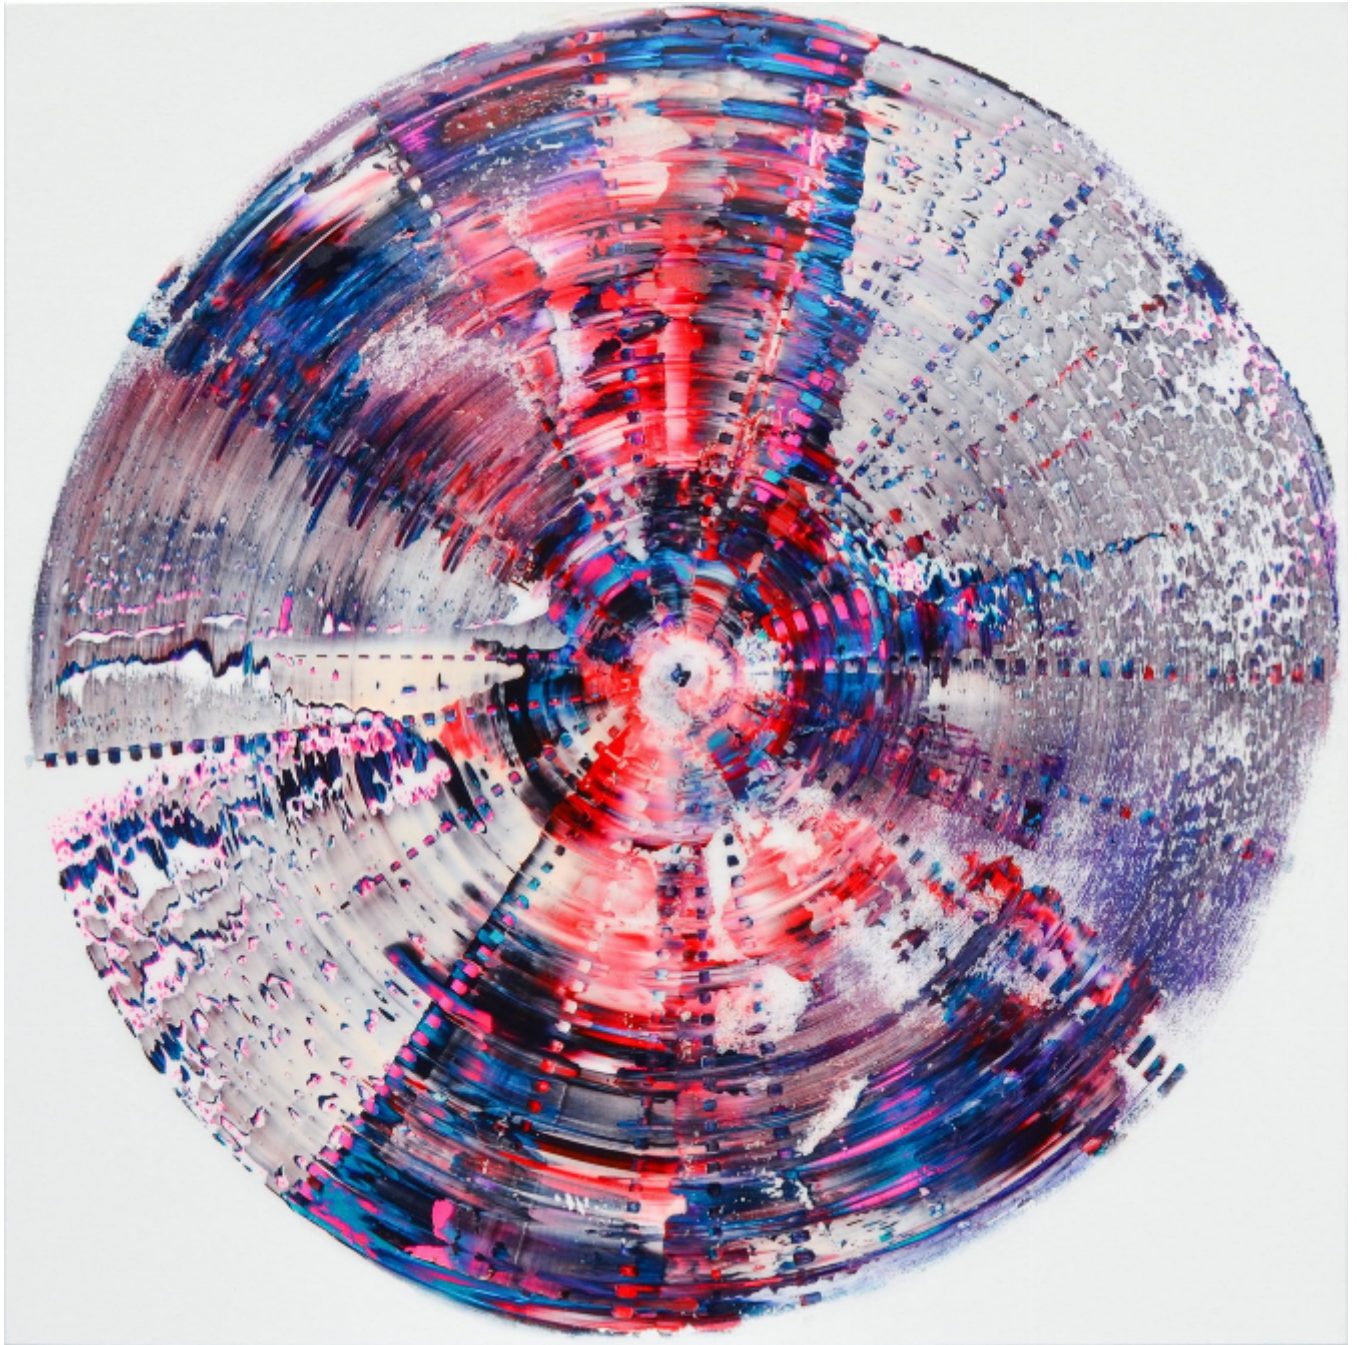

# artéria

Time

Isabelle Beaubien

CA\$3,450 + TAX

REF: 19647

Height: 101.56 cm (40")

Width: 101.56 cm (40")

## DESCRIPTION

---