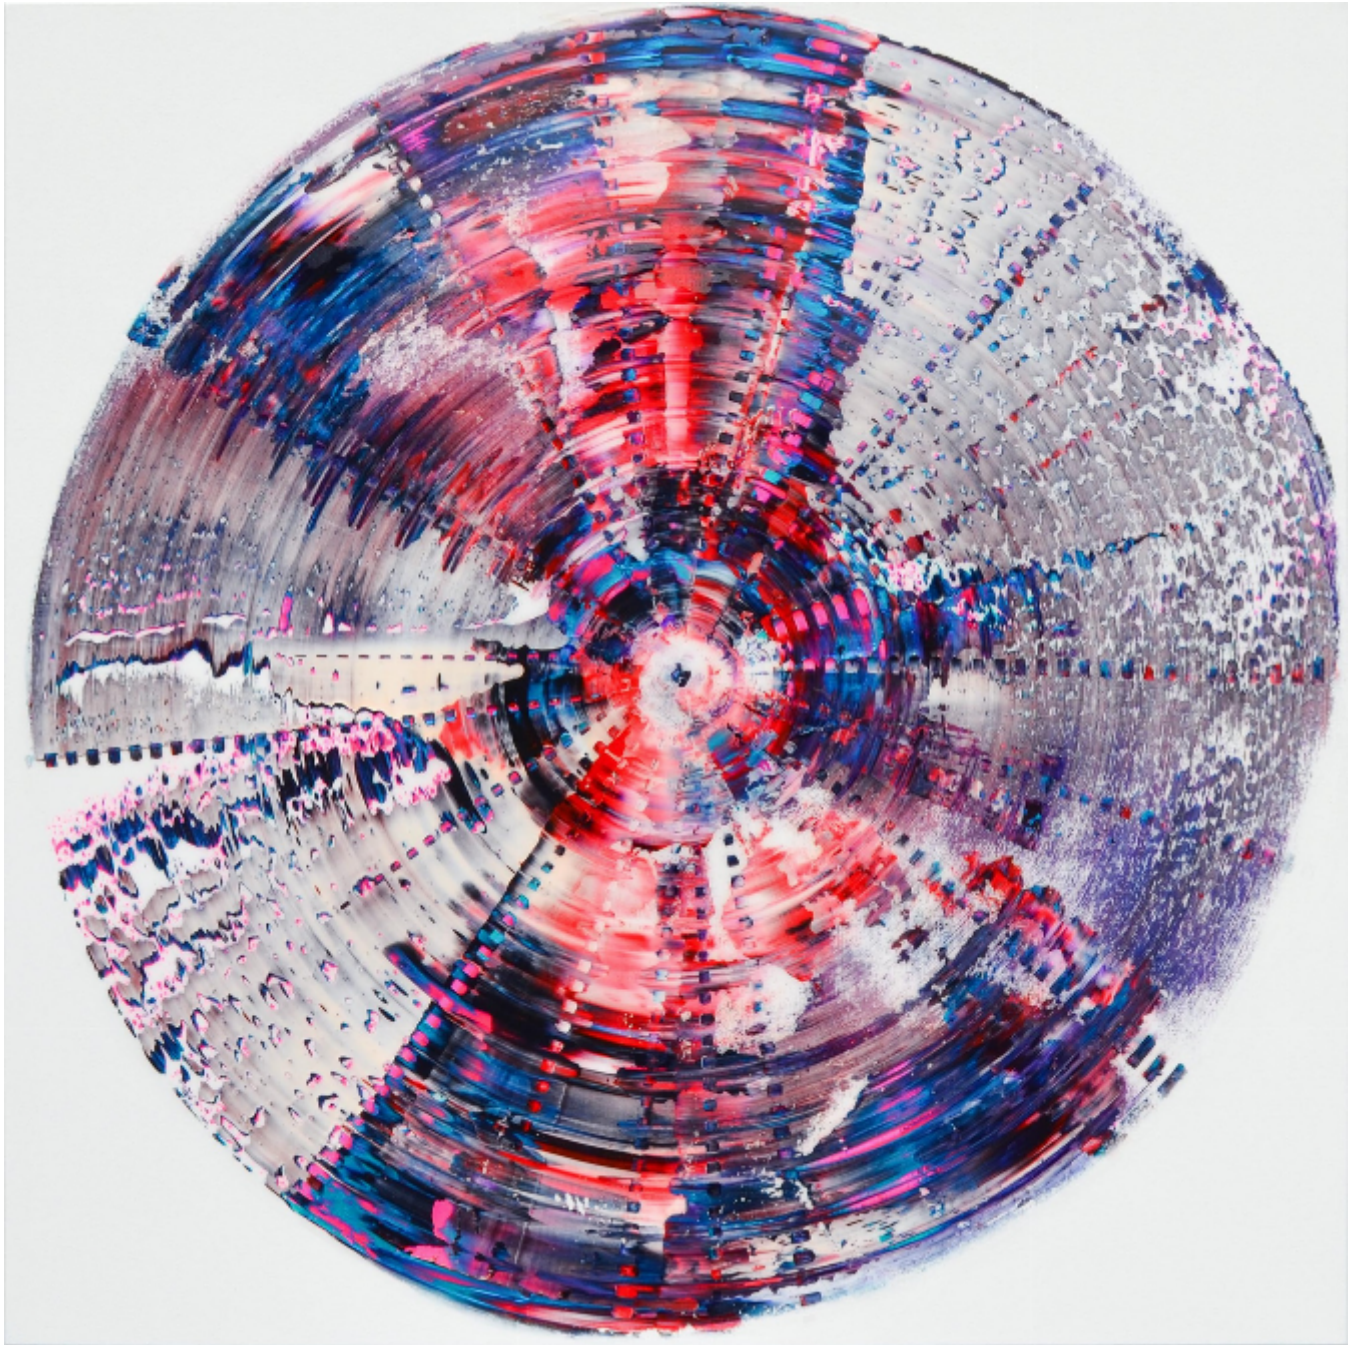

artéria

Time

Isabelle Beaubien

CA\$3,800 + TAX

REF: 19647

Height: 121.87 cm (48")

Width: 121.87 cm (48")

DESCRIPTION
