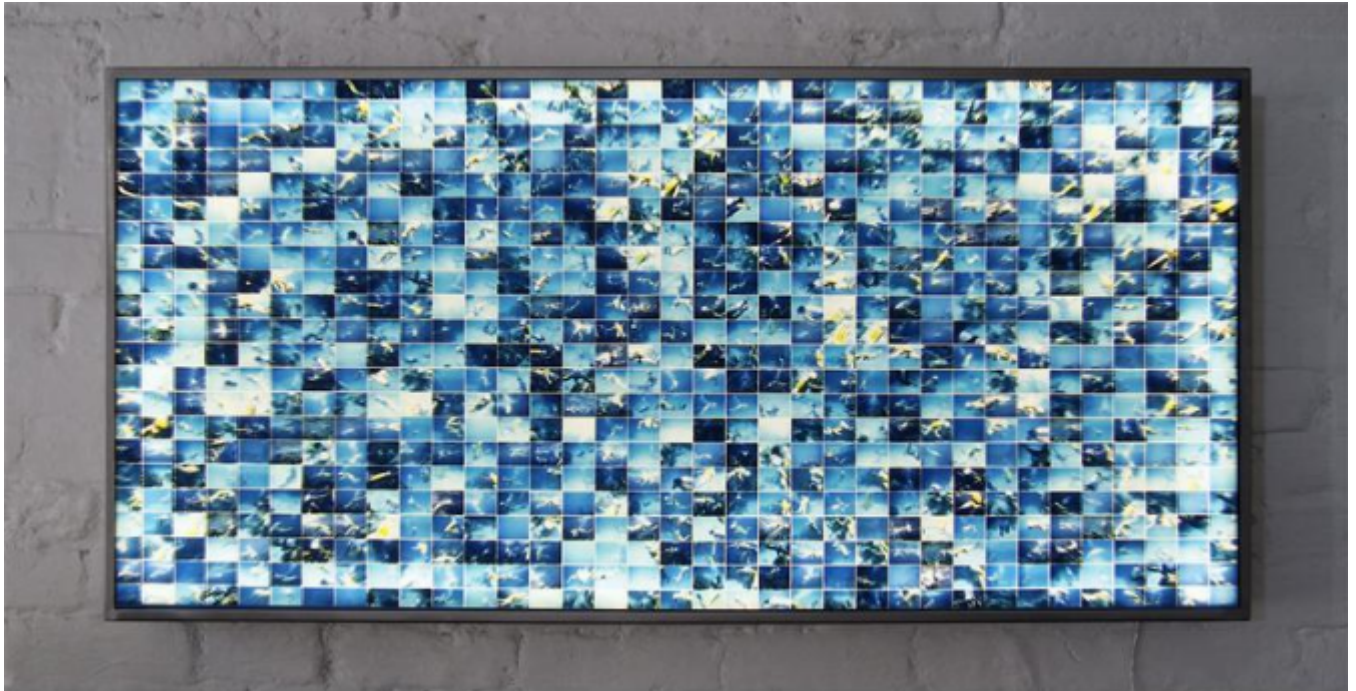

artéria

Tiger Reef Dive

Hugo Cantin

CA\$2,400 + TAX

REF: 18857

Height: 55.86 cm (22")

Width: 116.79 cm (46")

DESCRIPTION

Handmade light box
Multiple print on plexi
Black metal frame
Touch dimmer switch