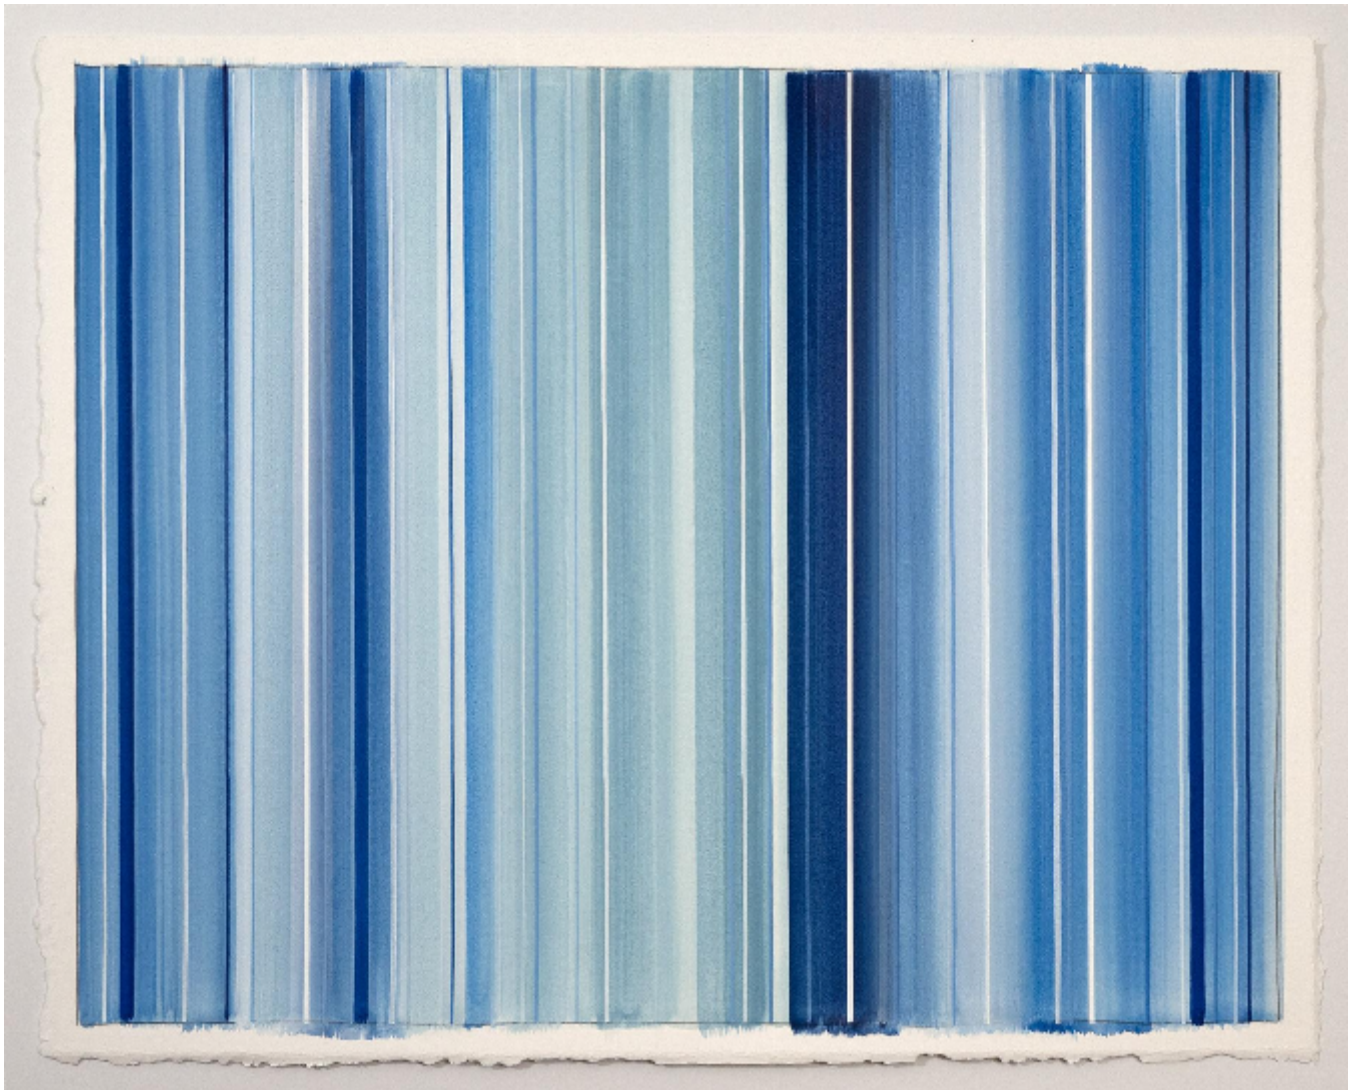

artéria

The dream machine

Matthew Langley

CA\$2,725 + TAX

REF: 16883

Height: 55.86 cm (22")

Width: 76.17 cm (30")

## DESCRIPTION

---

Acrylic on paper