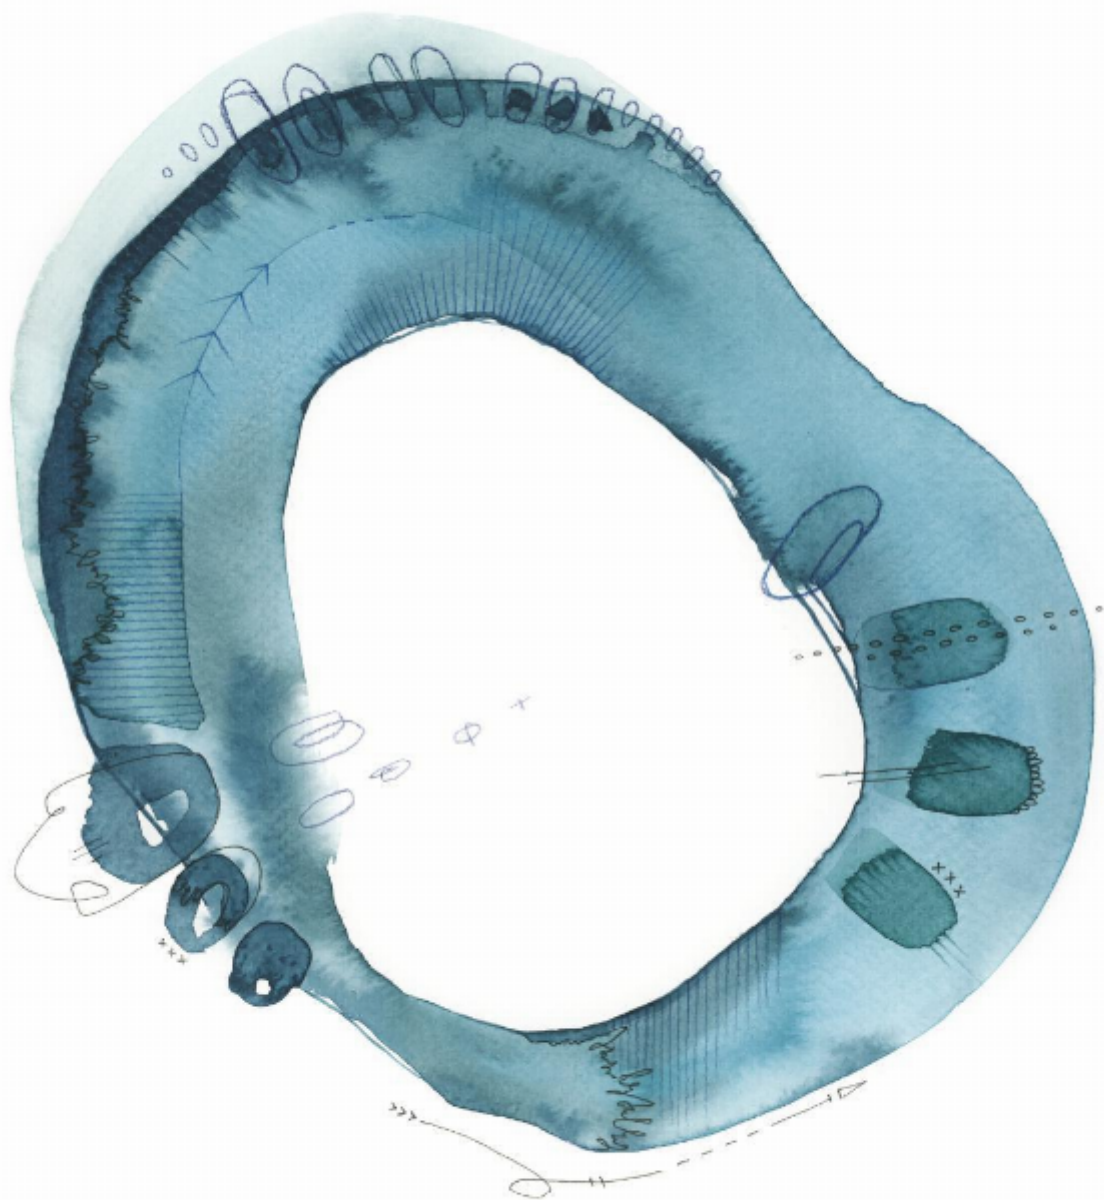

artéria

Respire no4

Renée Ève

CA\$210 + TAX

REF: 19995

Height: 35.55 cm (14")

Width: 27.93 cm (11")

## DESCRIPTION

---

Encadrée / Framed