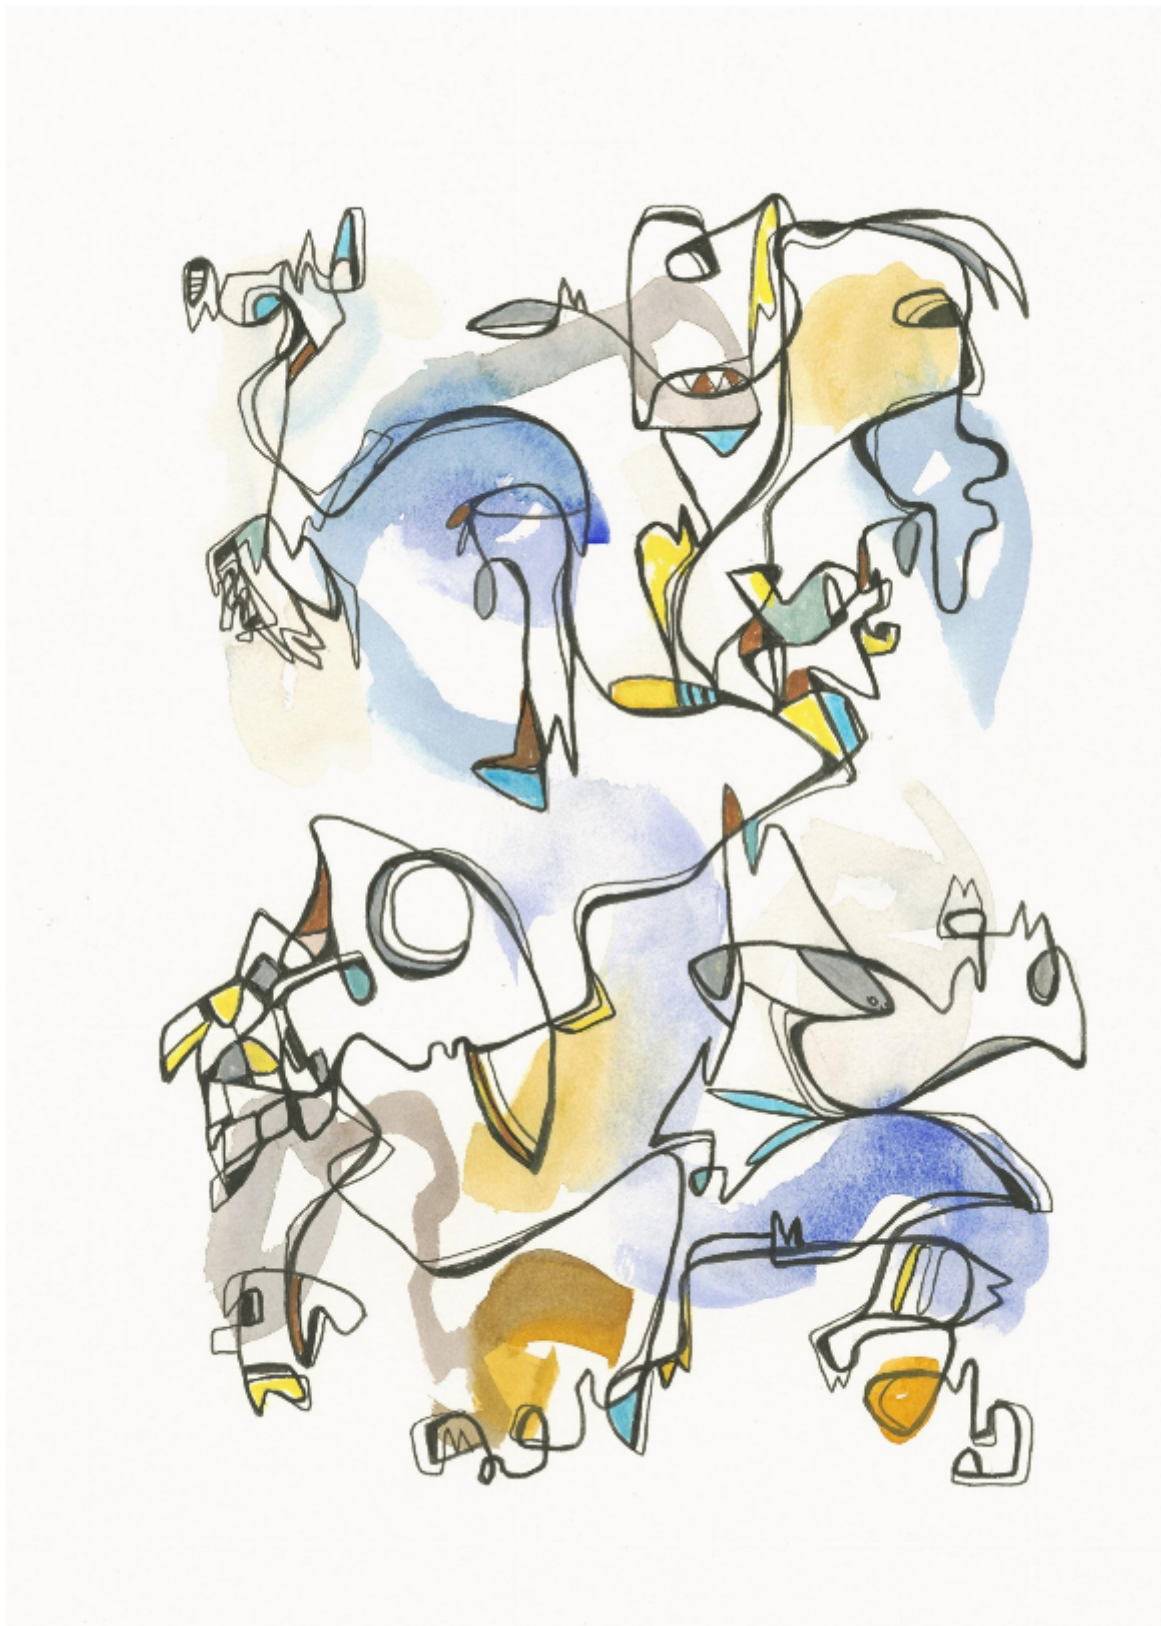

# artéria

Eau de vie 04

Carole Arbic

CA\$360 + TAX

REF: 17131

Height: 39.35 cm (15.5")

Width: 29.2 cm (11.5")

## DESCRIPTION

---

Framed