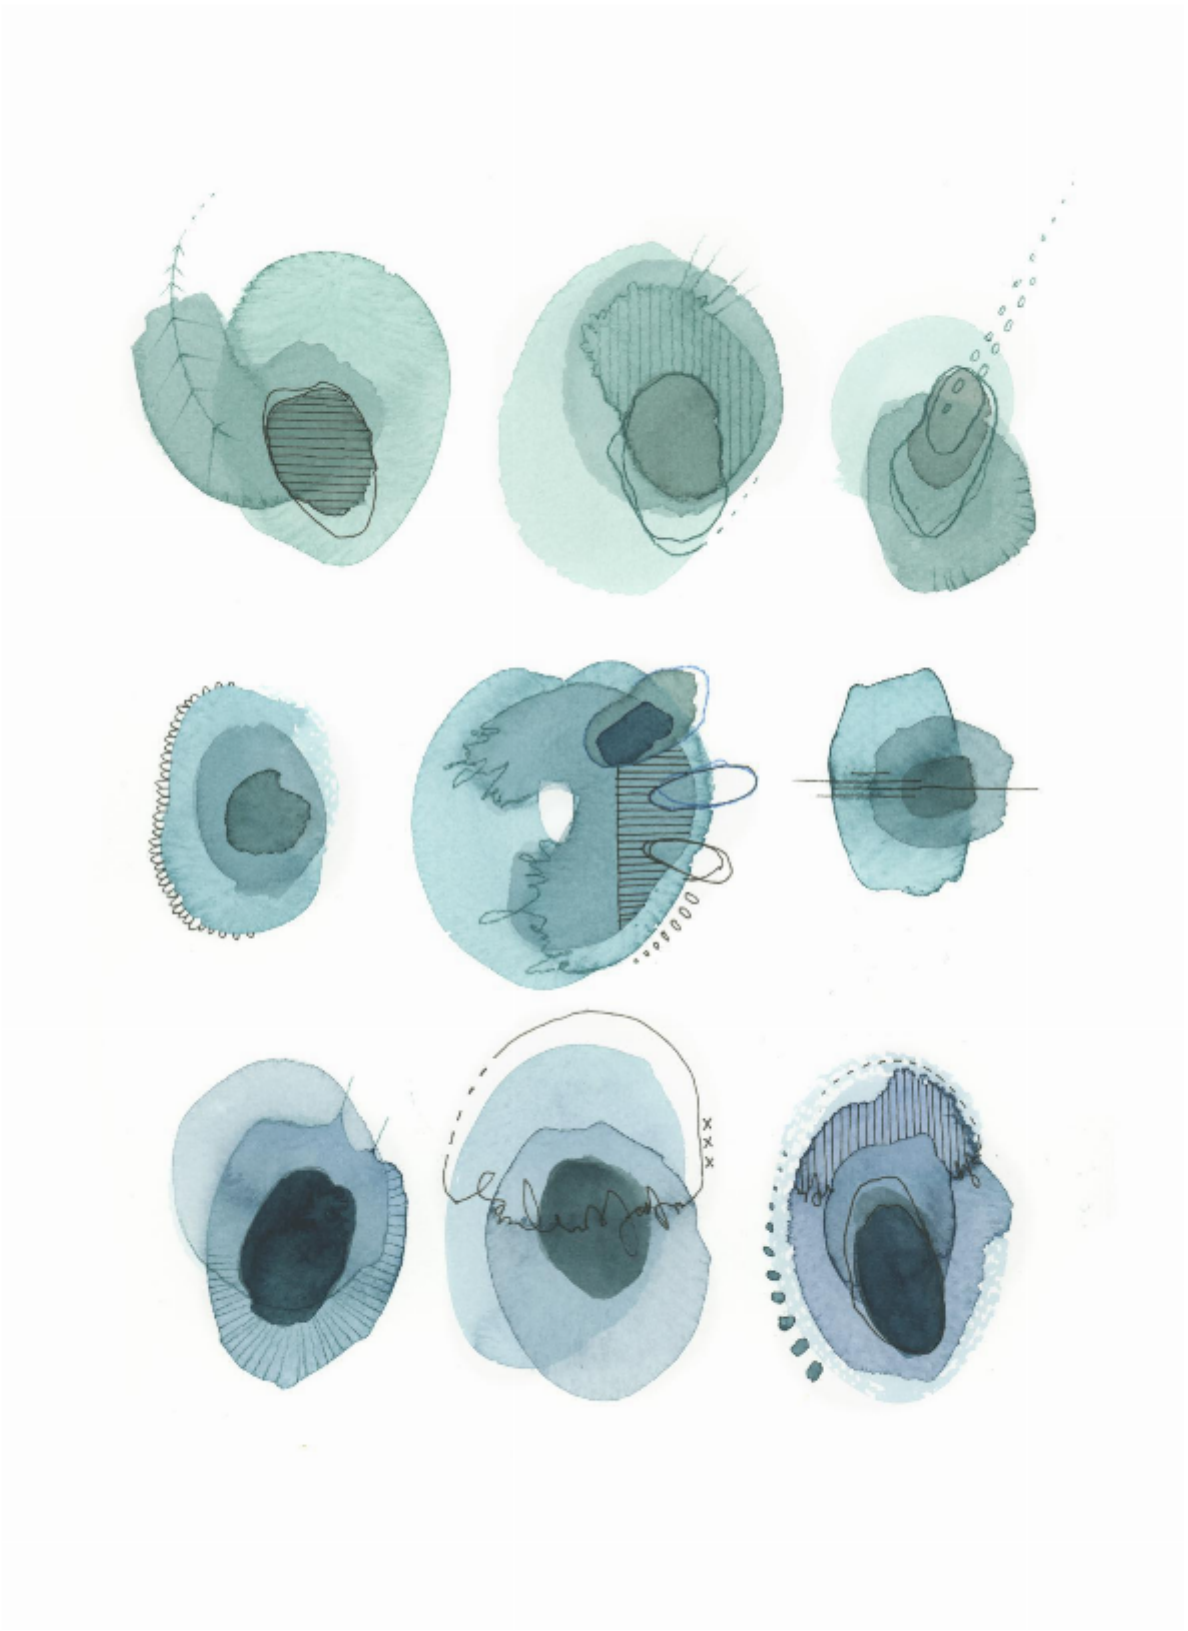

artéria

Abstraction no9

Renée Ève

CA\$210 + TAX

REF: 19718

Height: 27.93 cm (11")

Width: 35.55 cm (14")

## DESCRIPTION

---

Watercolor framed 2024