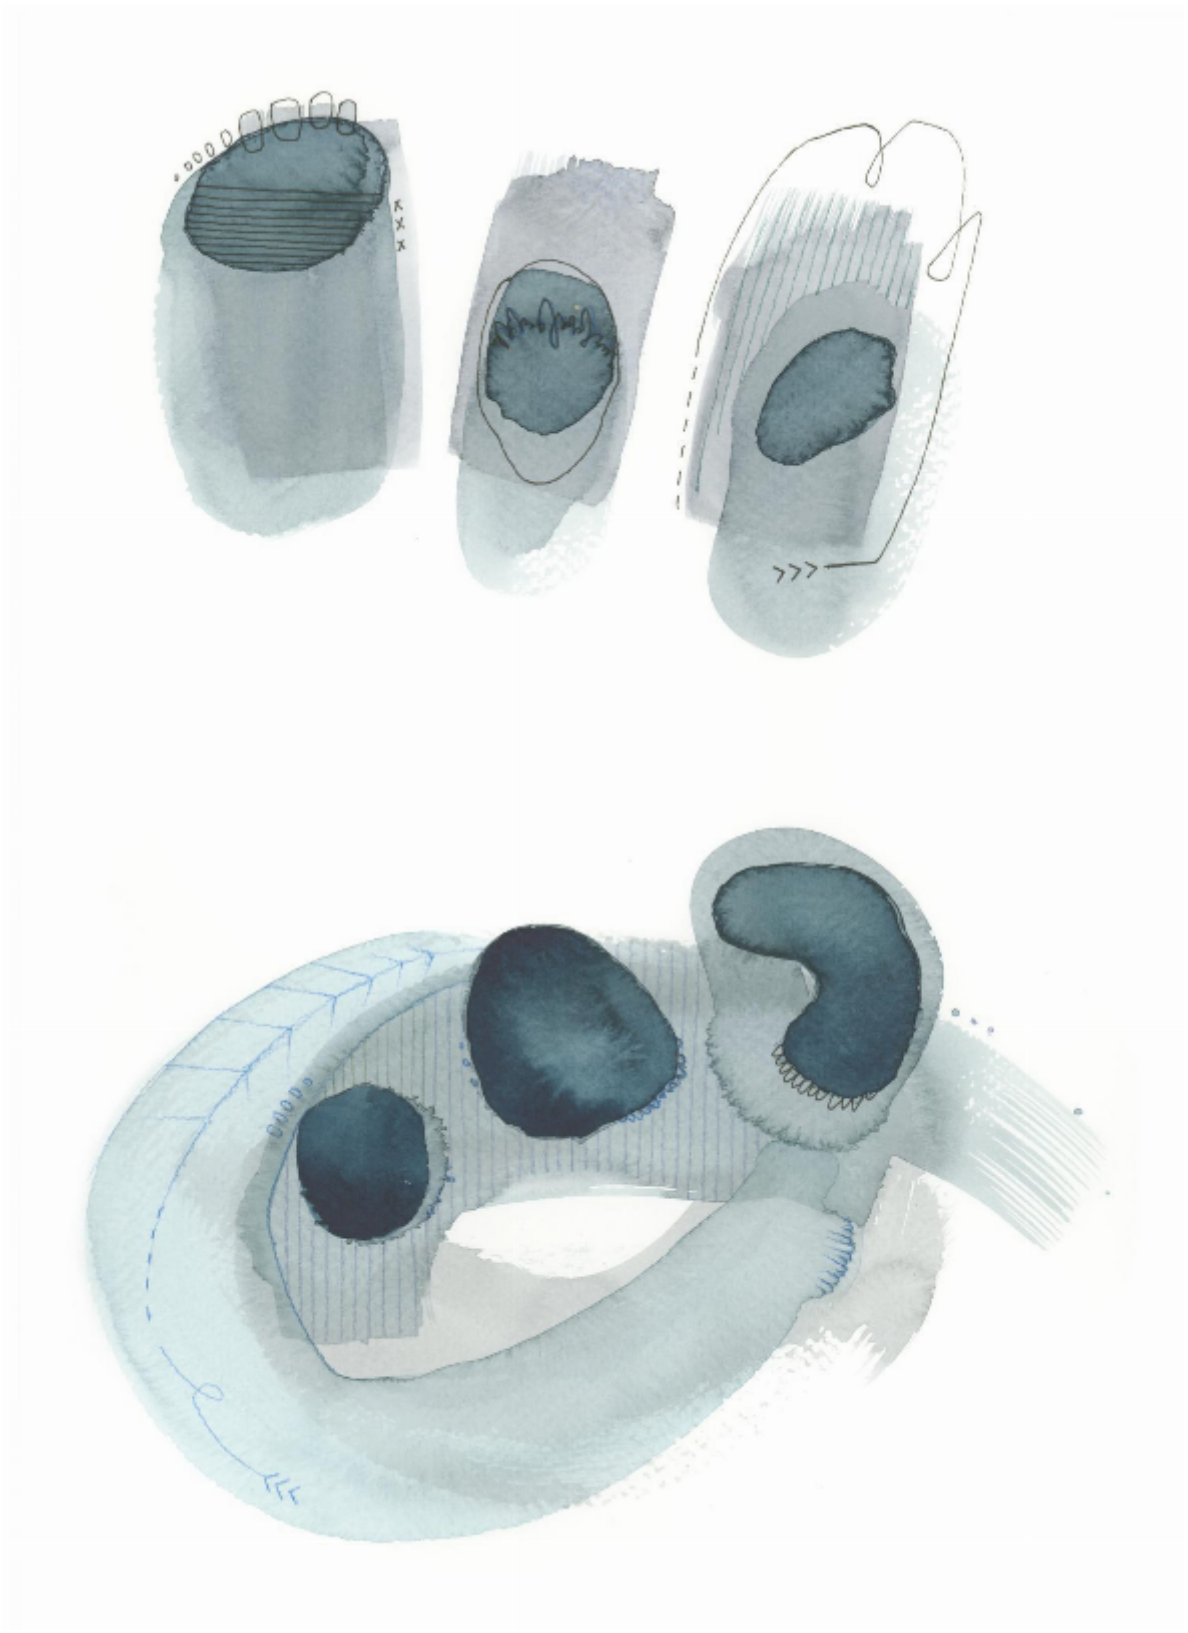

artéria

Abstraction no8

Renée Ève

CA\$210 + TAX

REF: 19717

Height: 27.93 cm (11")

Width: 35.55 cm (14")

DESCRIPTION

Watercolor framed 2024