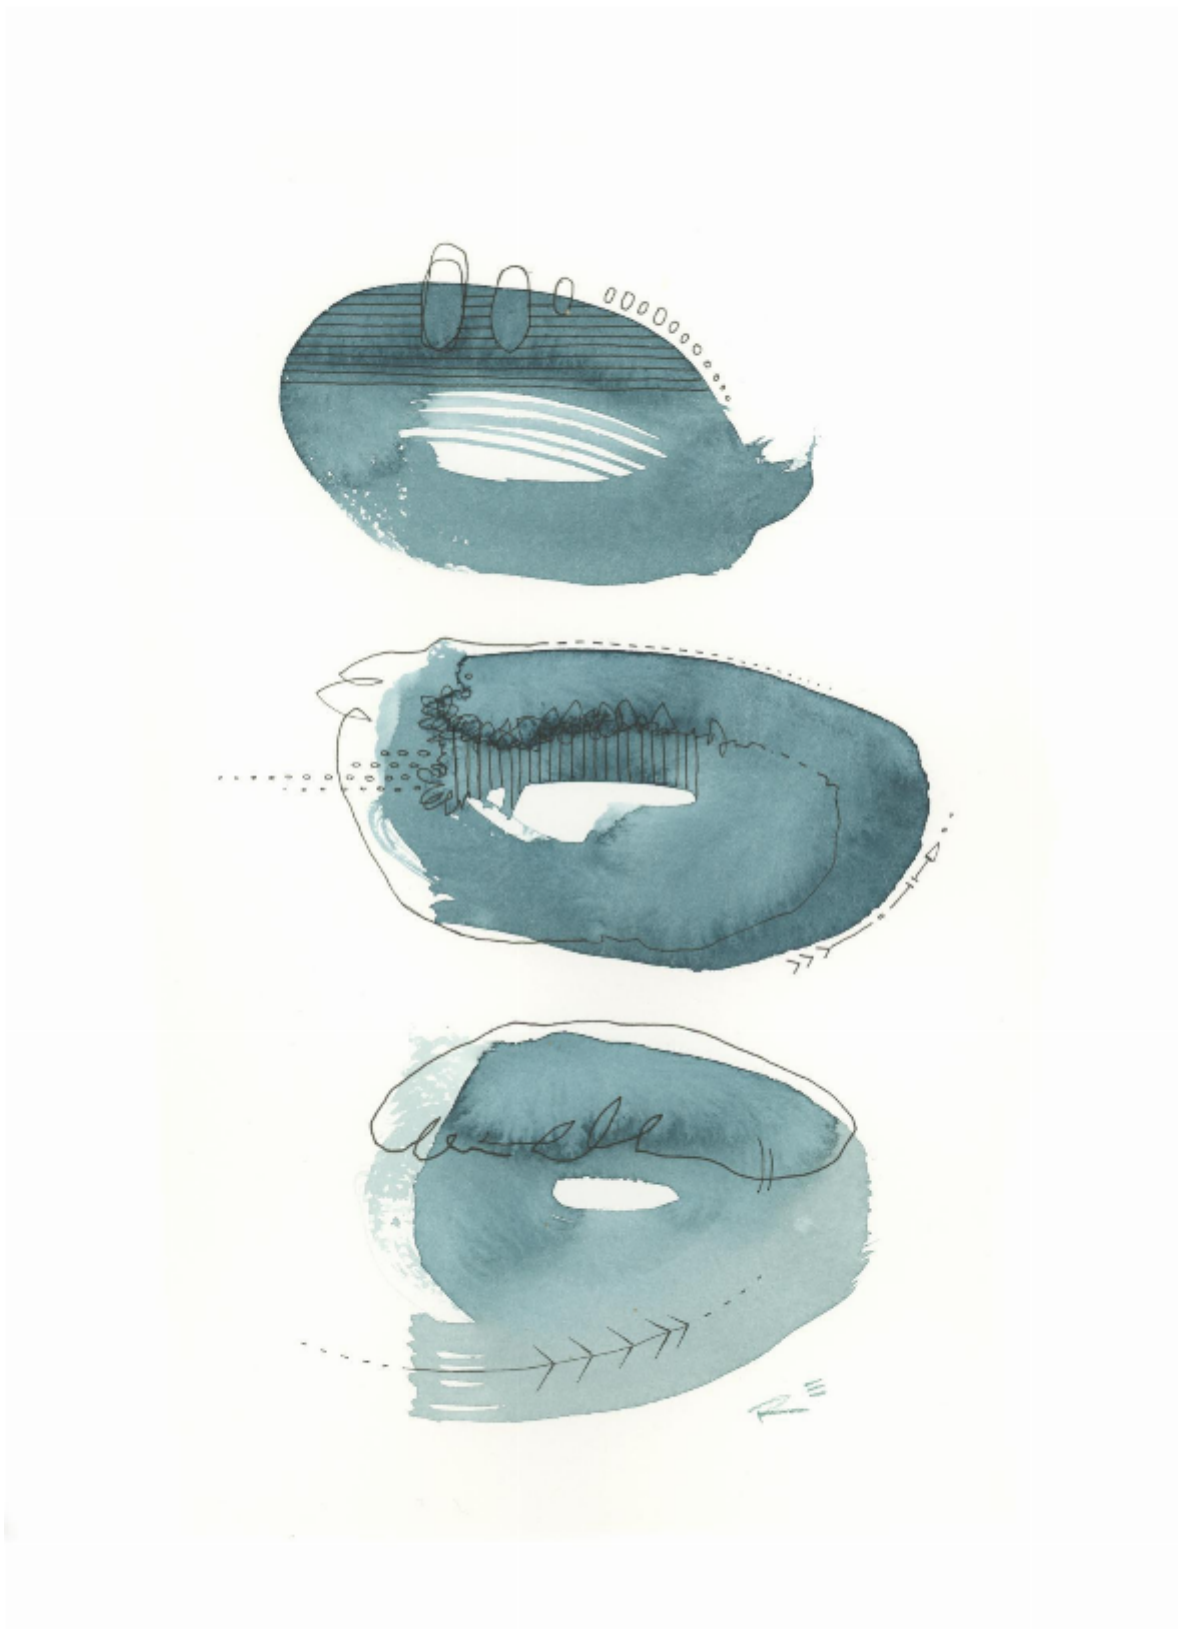

artéria

Abstraction no7

Renée Ève

CA\$210 + TAX

REF: 19715

Height: 27.93 cm (11")

Width: 35.55 cm (14")

DESCRIPTION

Watercolor framed 2024