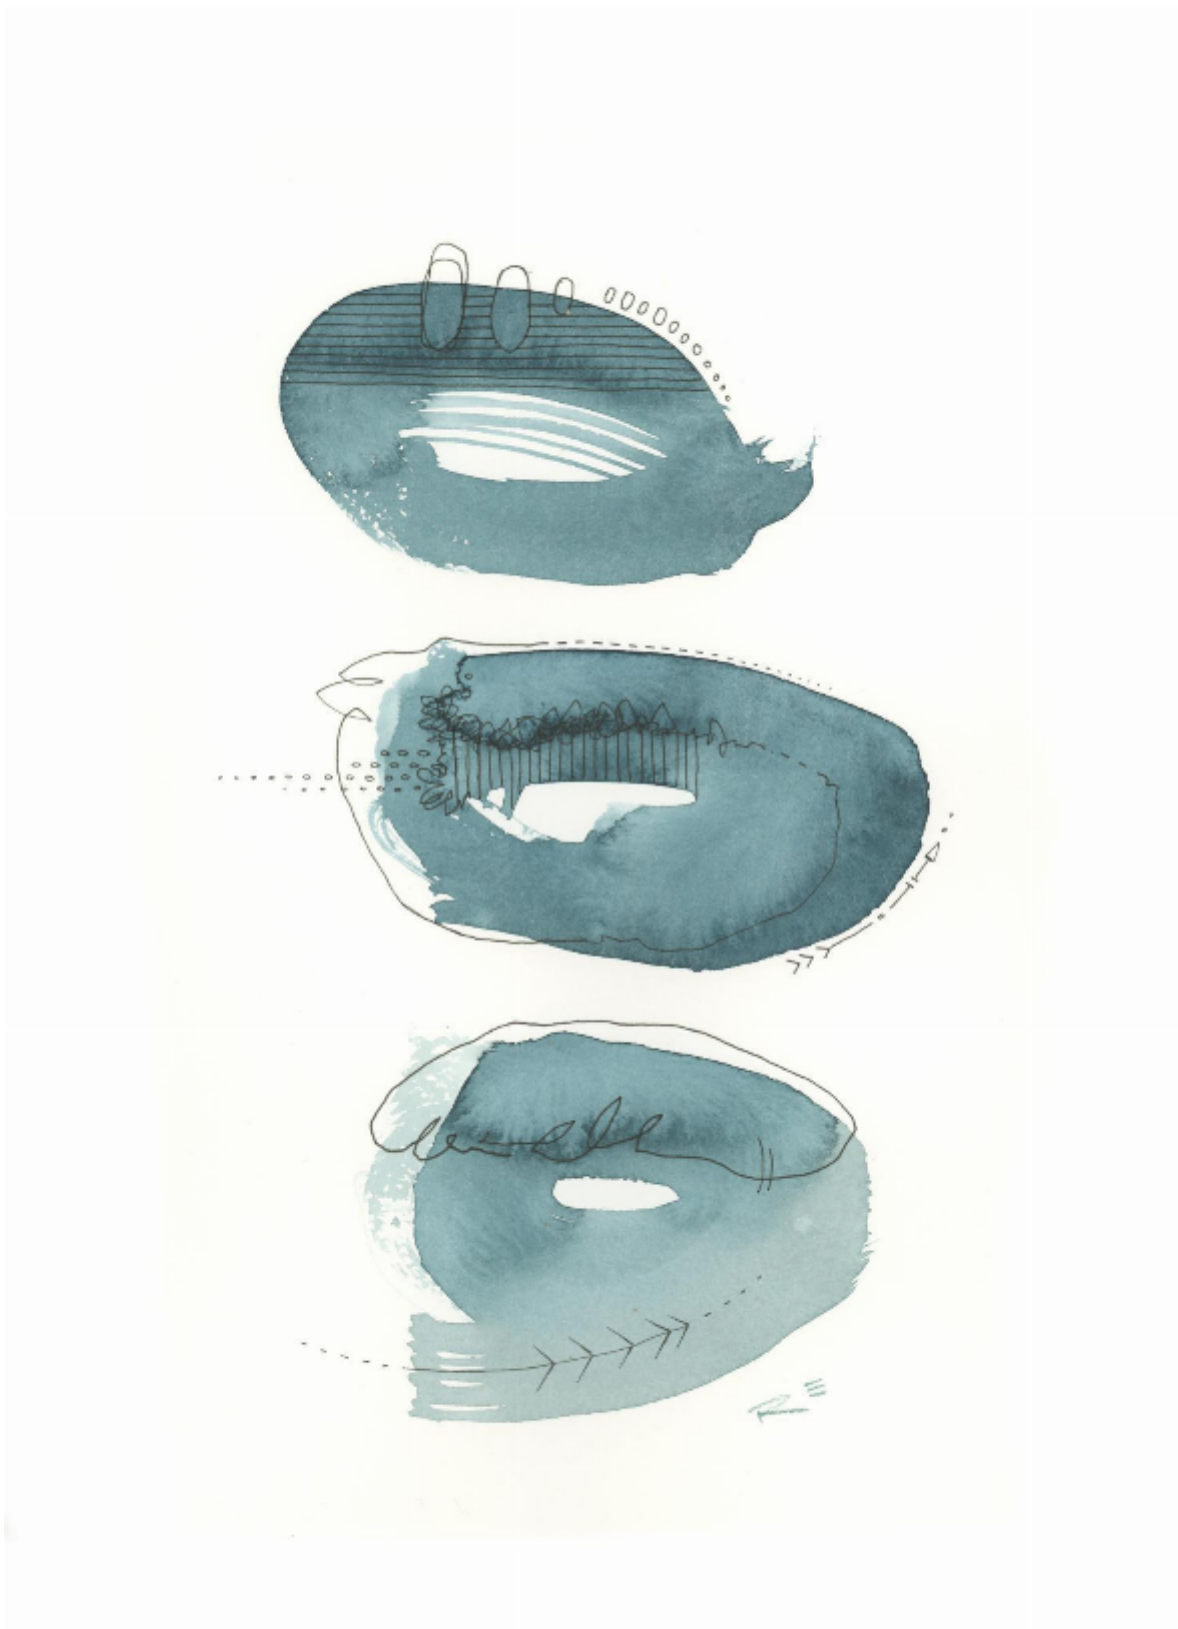

artéria

Abstraction no7

Renée Ève

CA\$210 + TAX

REF: 19715

Height: 27.93 cm (11")

Width: 35.55 cm (14")

## DESCRIPTION

---

Watercolor framed 2024