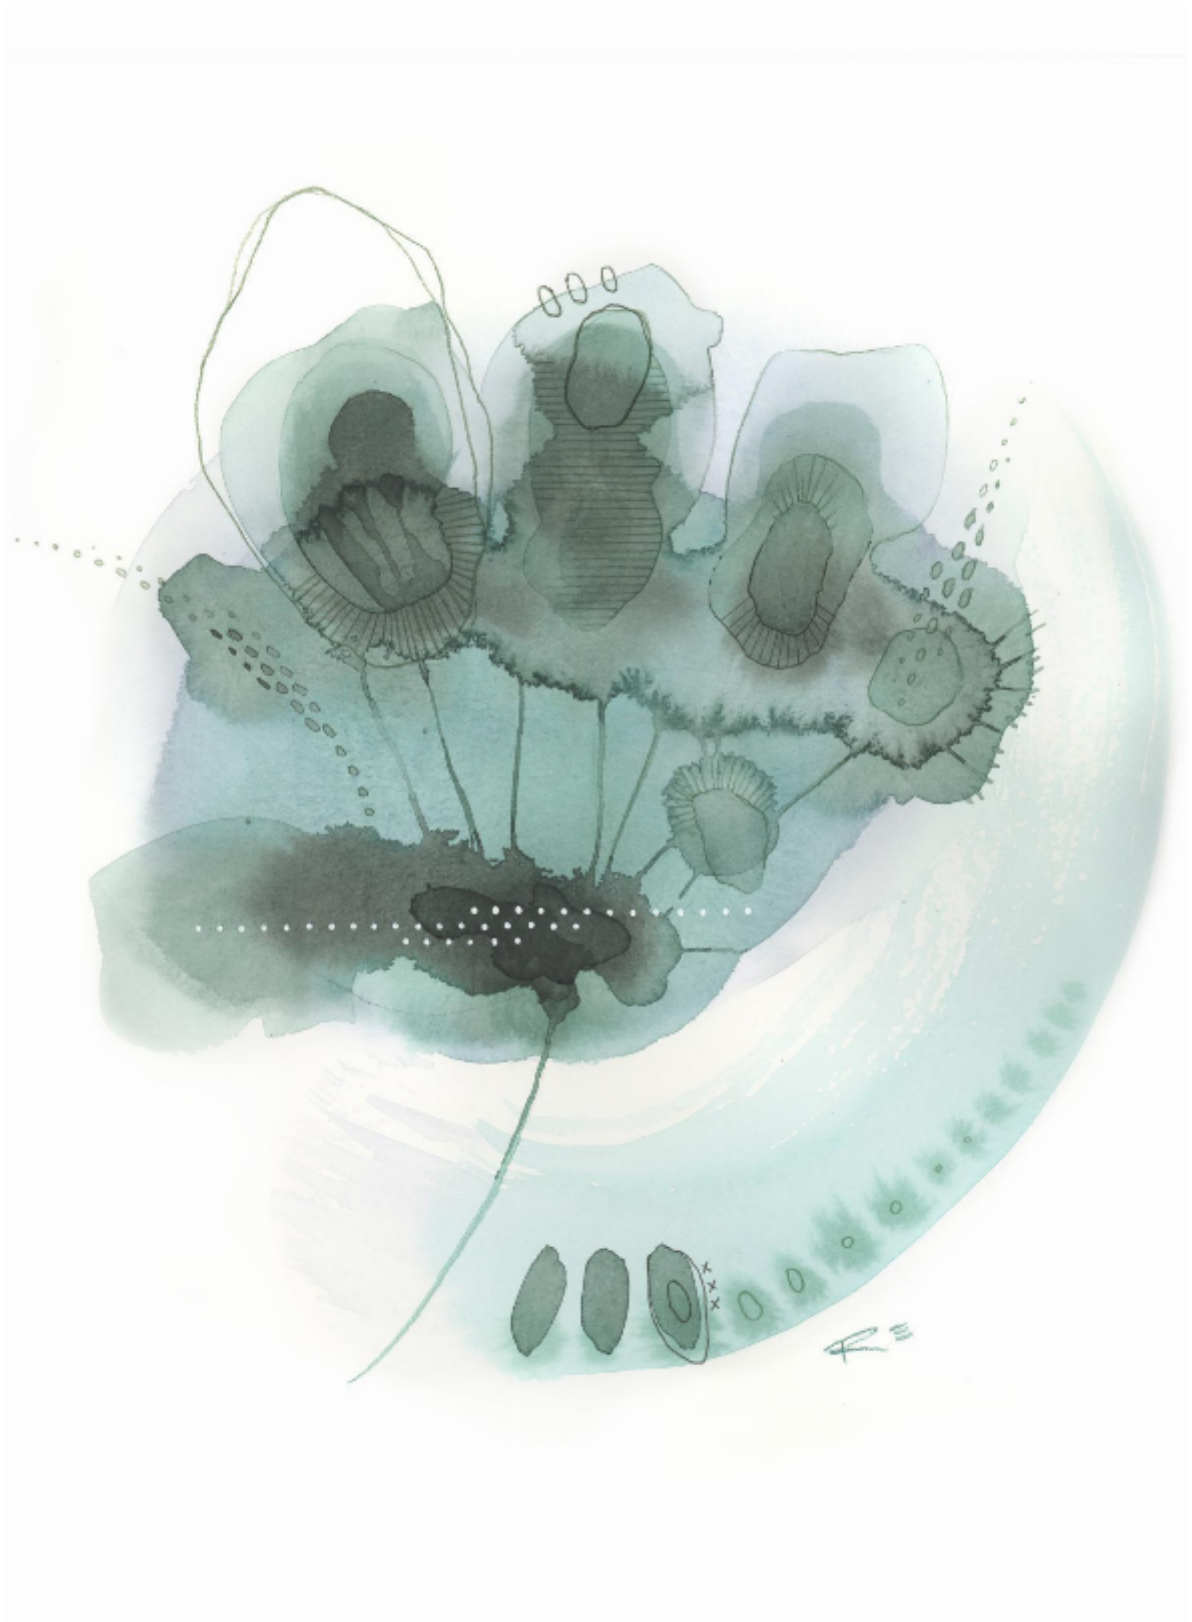

artéria

Abstraction no4

Renée Ève

CA\$210 + TAX

REF: 19712

Height: 27.93 cm (11")

Width: 35.55 cm (14")

DESCRIPTION

Watercolor framed 2024