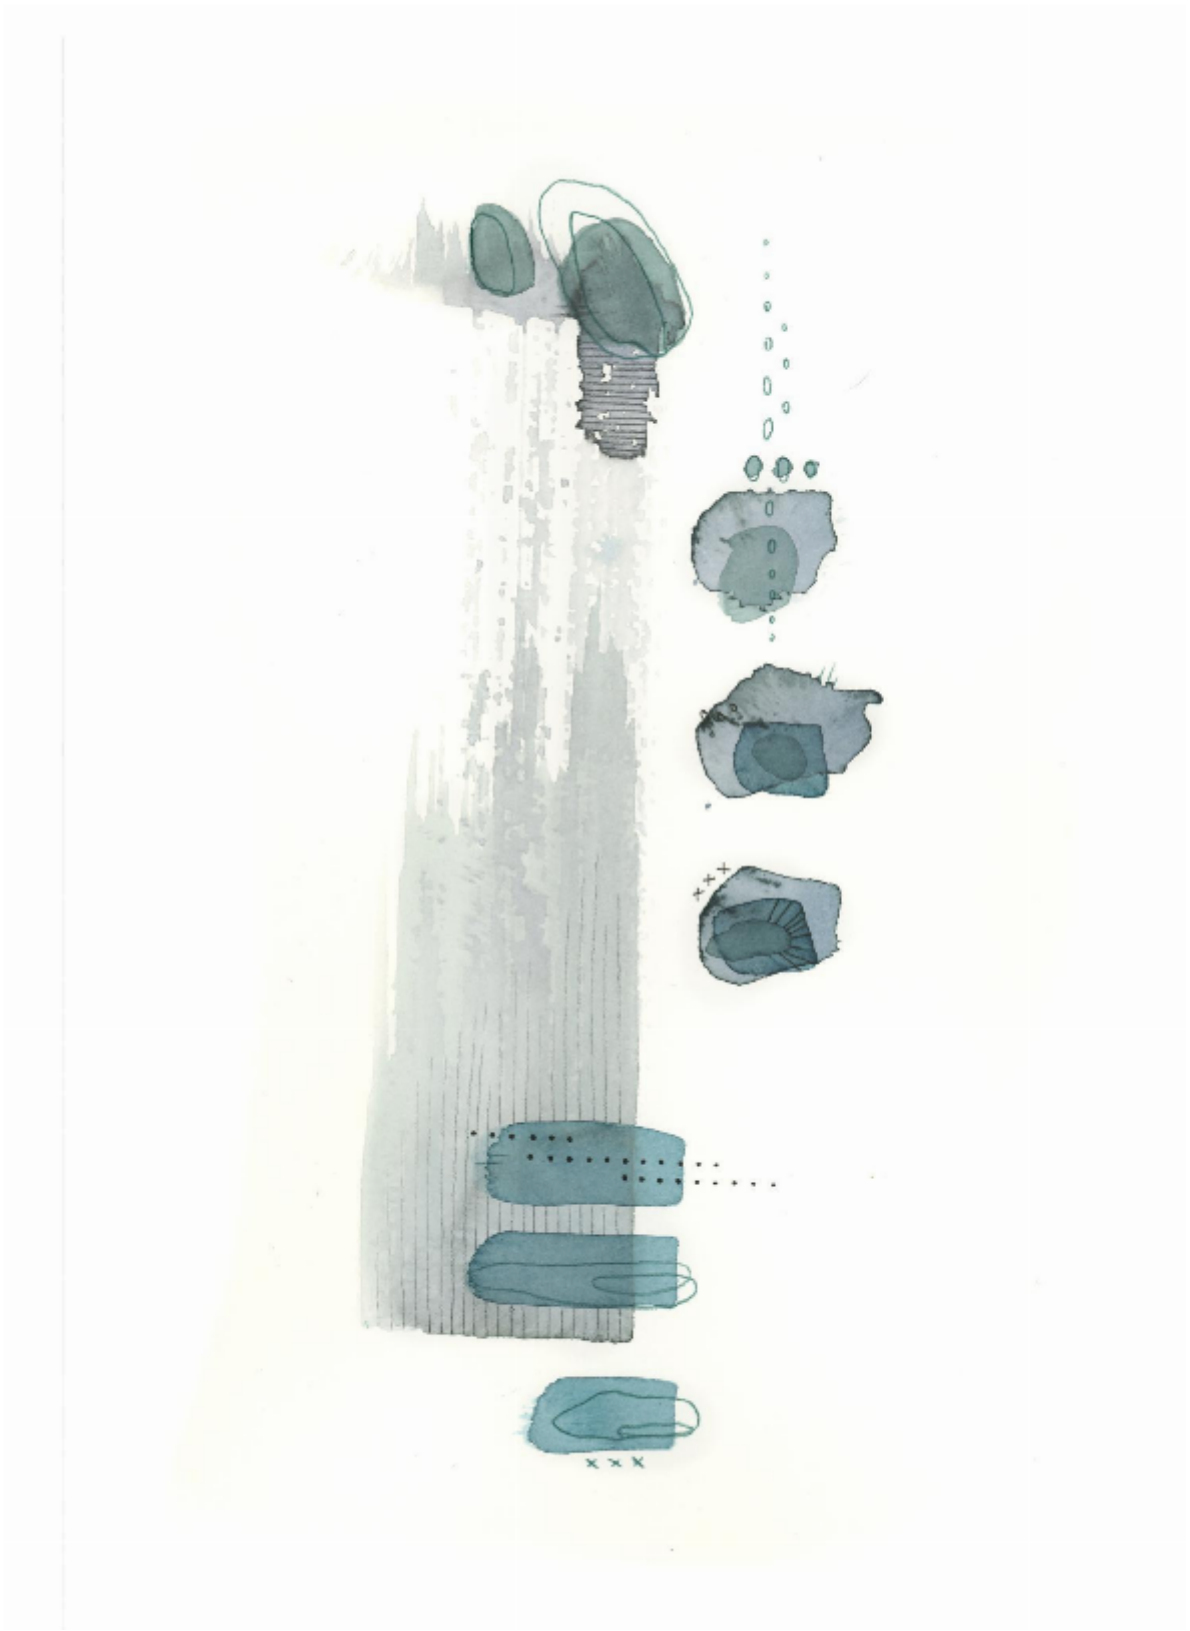

artéria

Abstraction no11

Renée Ève

CA\$210 + TAX

REF: 19720

Height: 27.93 cm (11")

Width: 35.55 cm (14")

## DESCRIPTION

---

Watercolor framed 2024