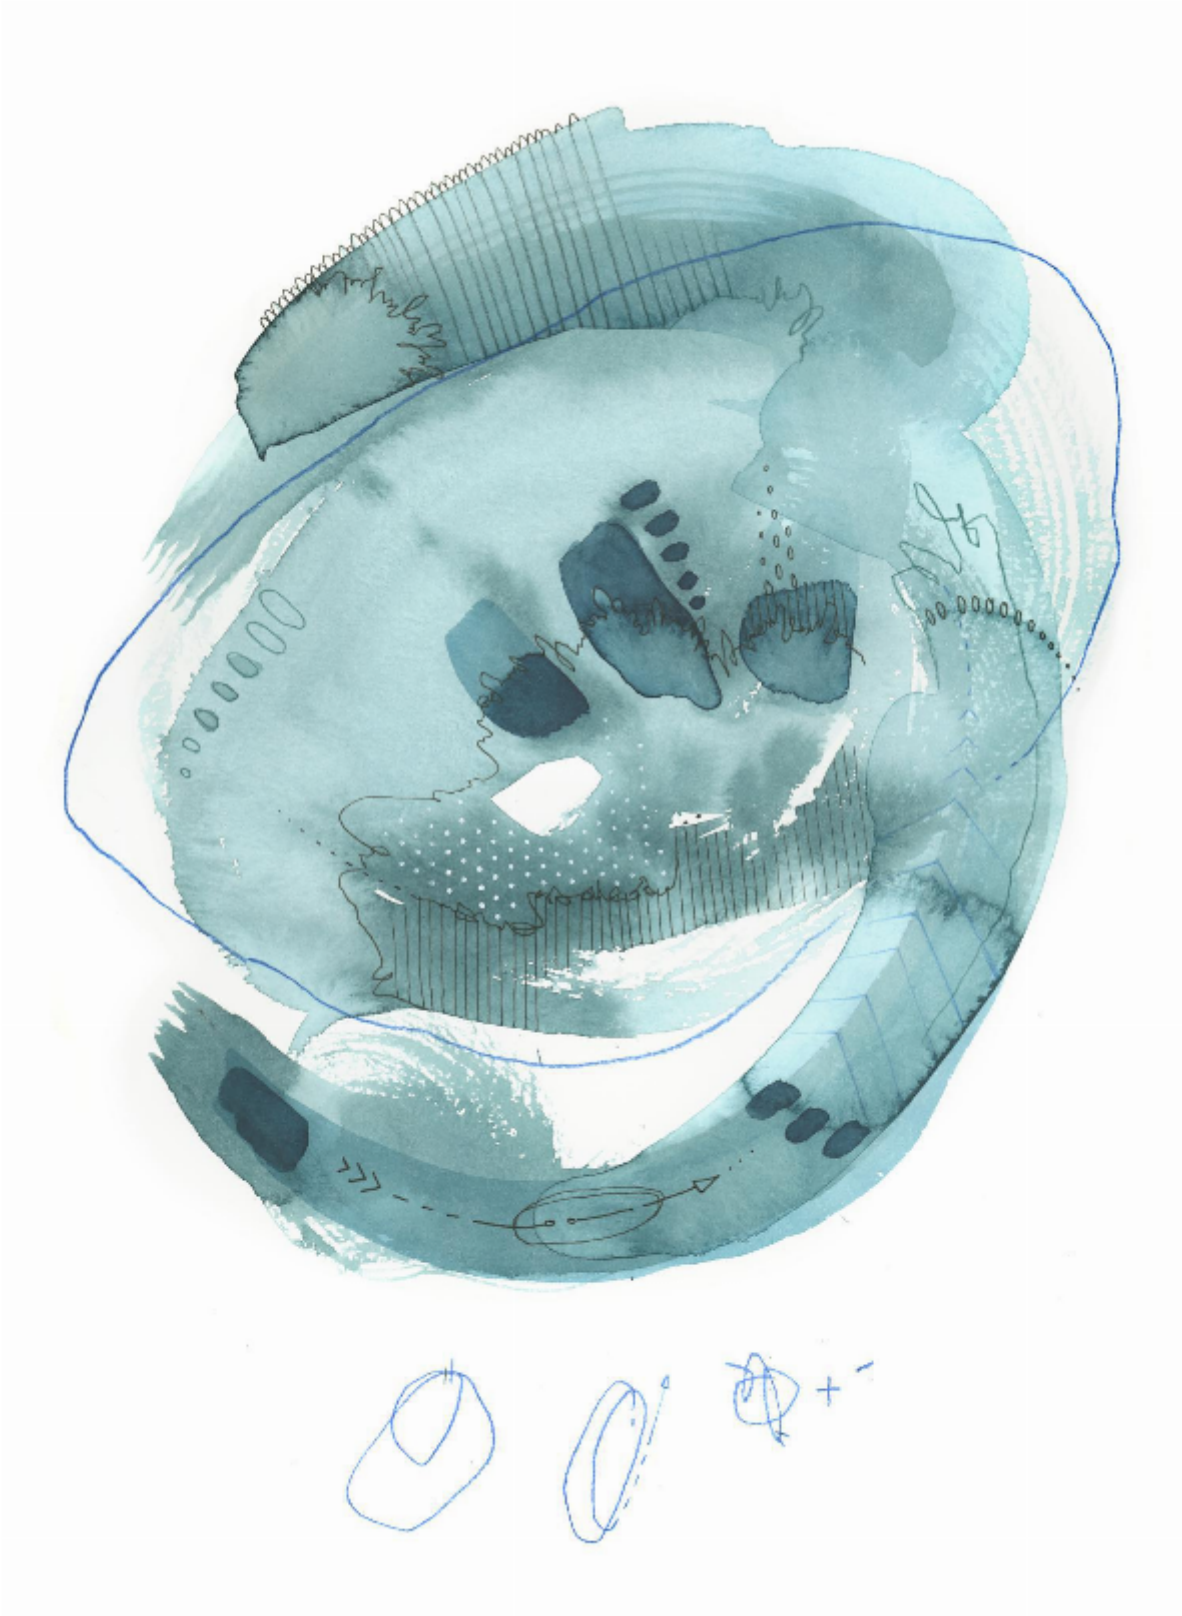

artéria

Abstraction no10

Renée Ève

CA\$210 + TAX

REF: 19719

Height: 27.93 cm (11")

Width: 35.55 cm (14")

**DESCRIPTION**

---

Watercolor framed 2024