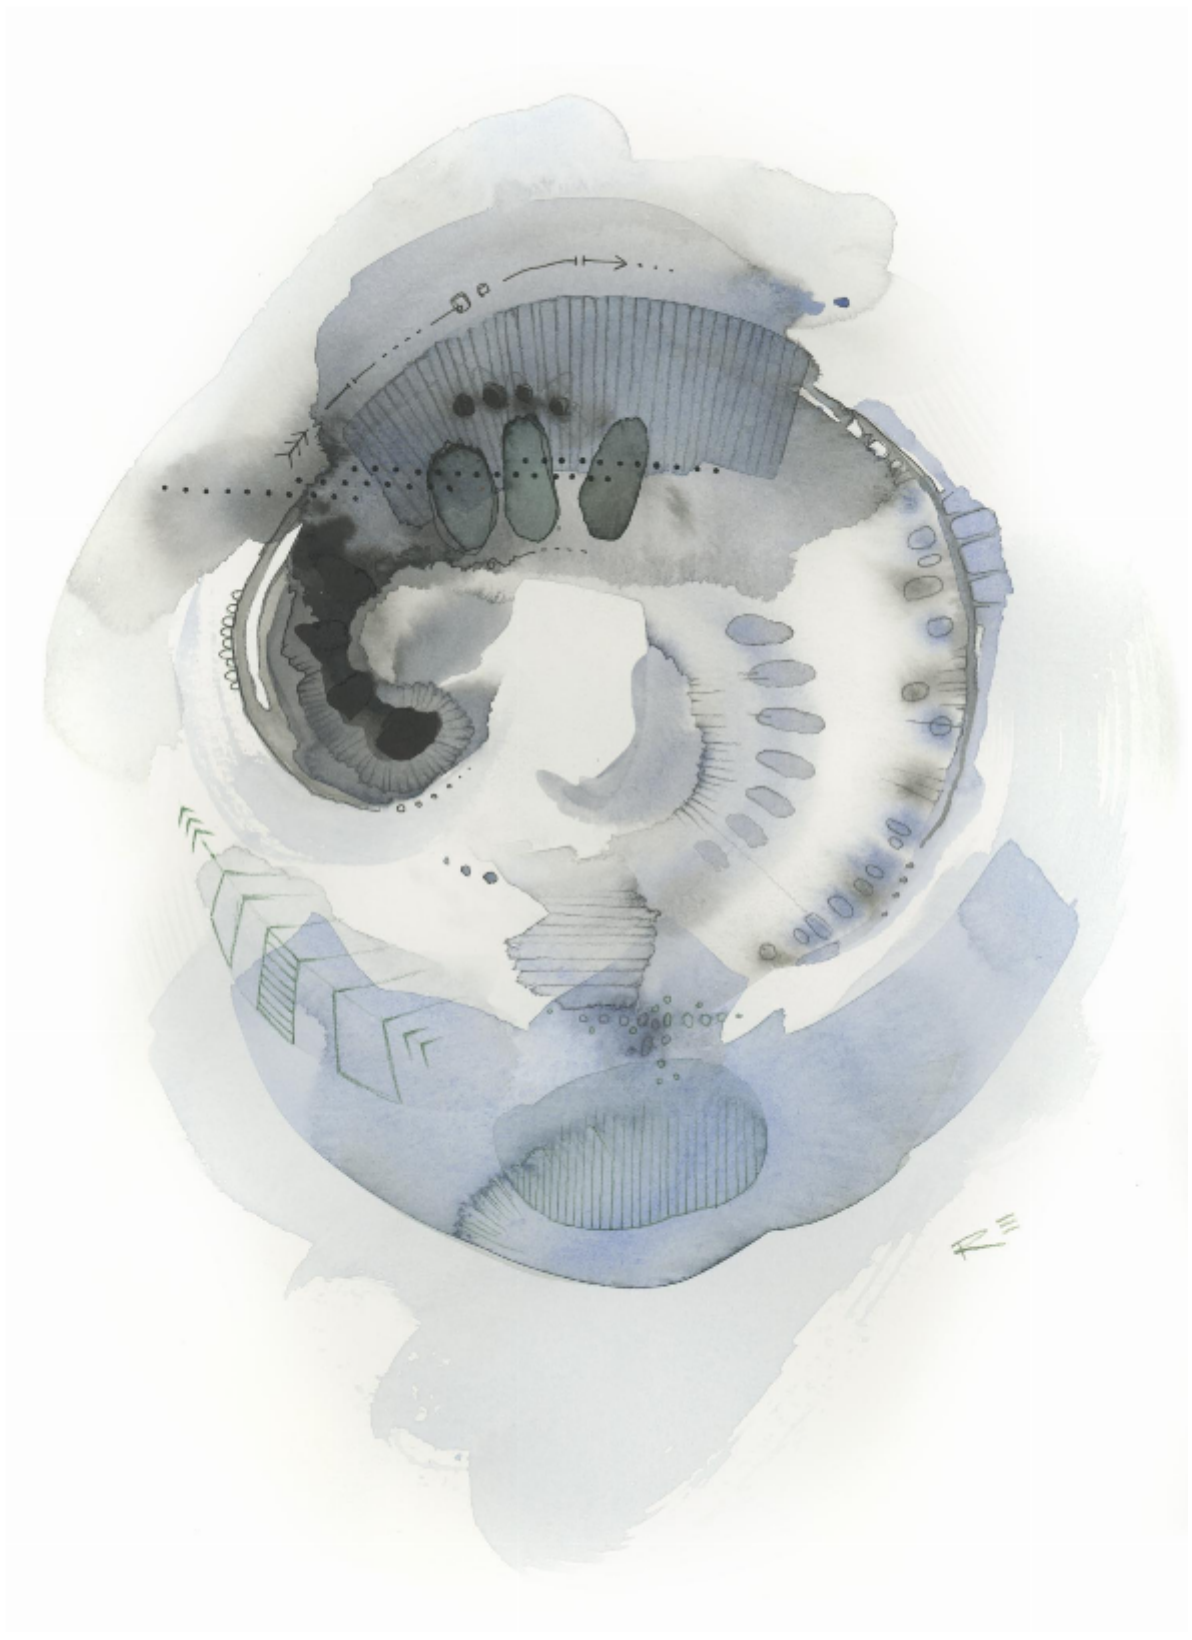

artéria

Abstraction no1

Renée Ève

CA\$210 + TAX

REF: 19709

Height: 27.93 cm (11")

Width: 35.55 cm (14")

DESCRIPTION

Watercolor framed 2024