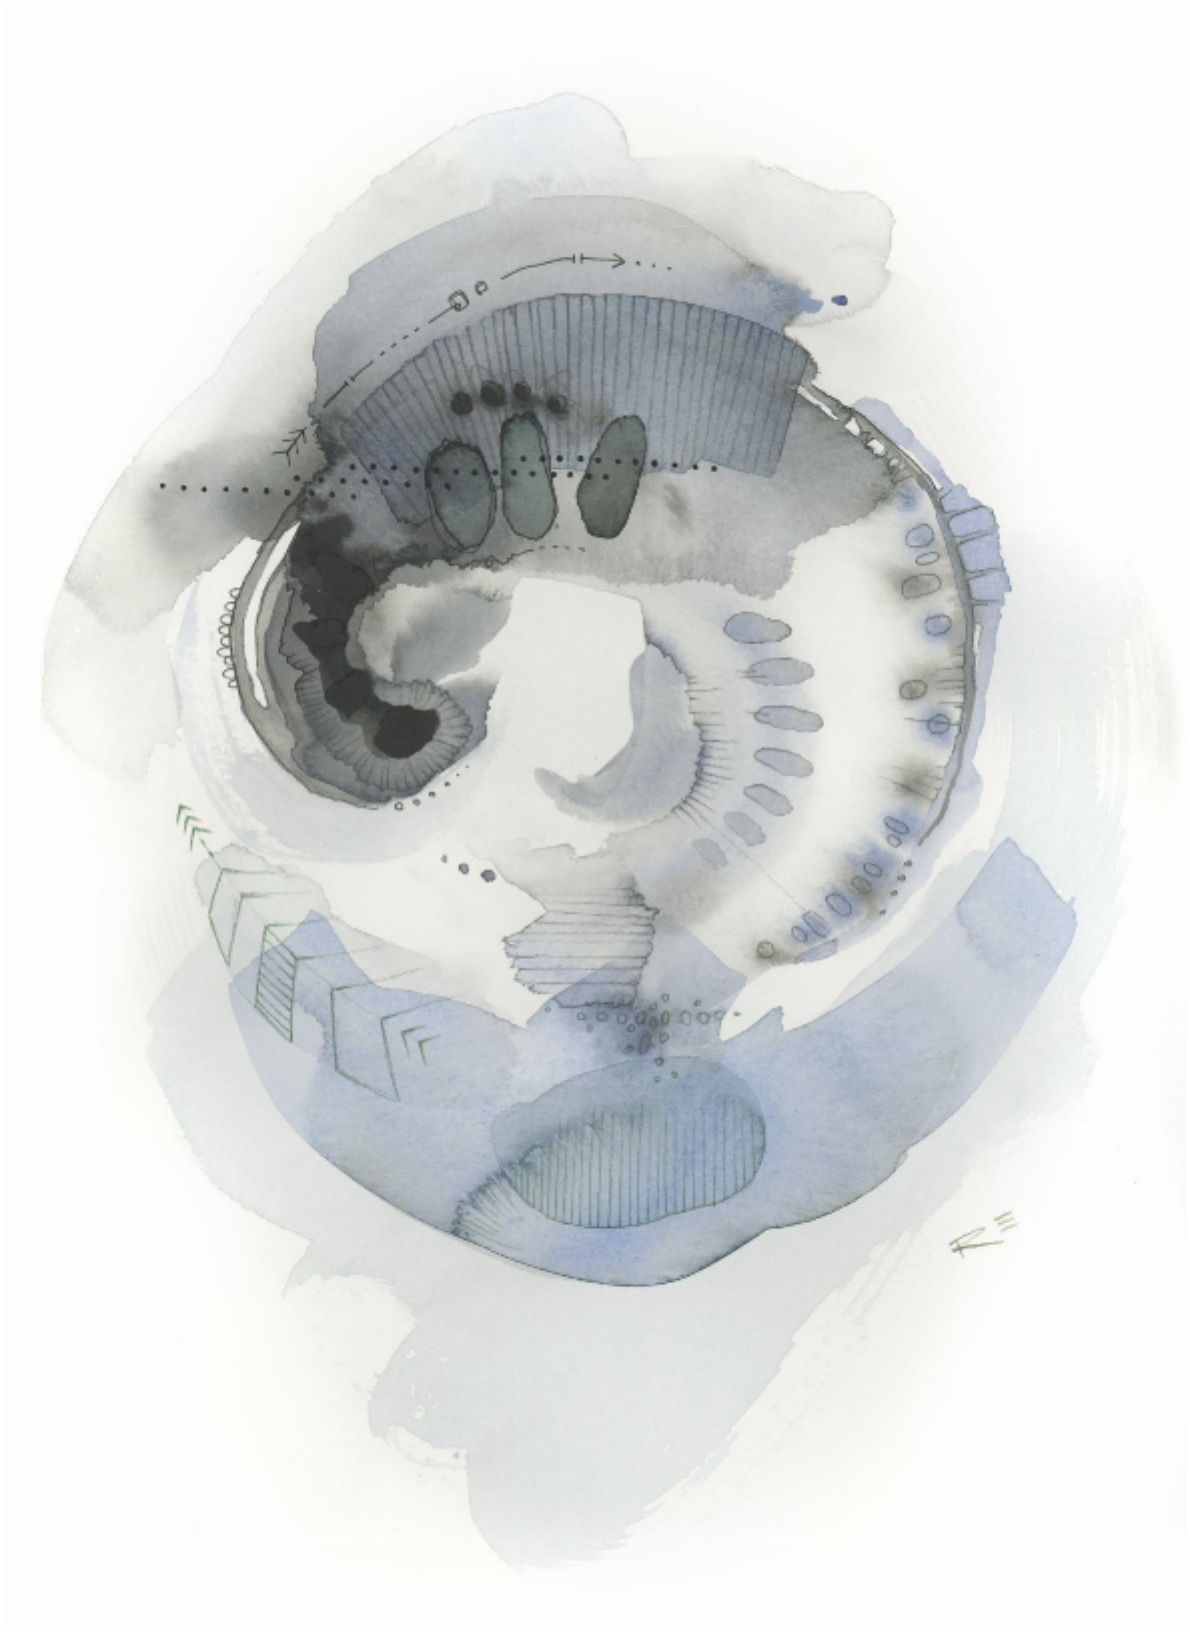

artéria

Abstraction no1

Renée Ève

CA\$210 + TAX

REF: 19709

Height: 27.93 cm (11")

Width: 35.55 cm (14")

DESCRIPTION

Watercolor framed 2024