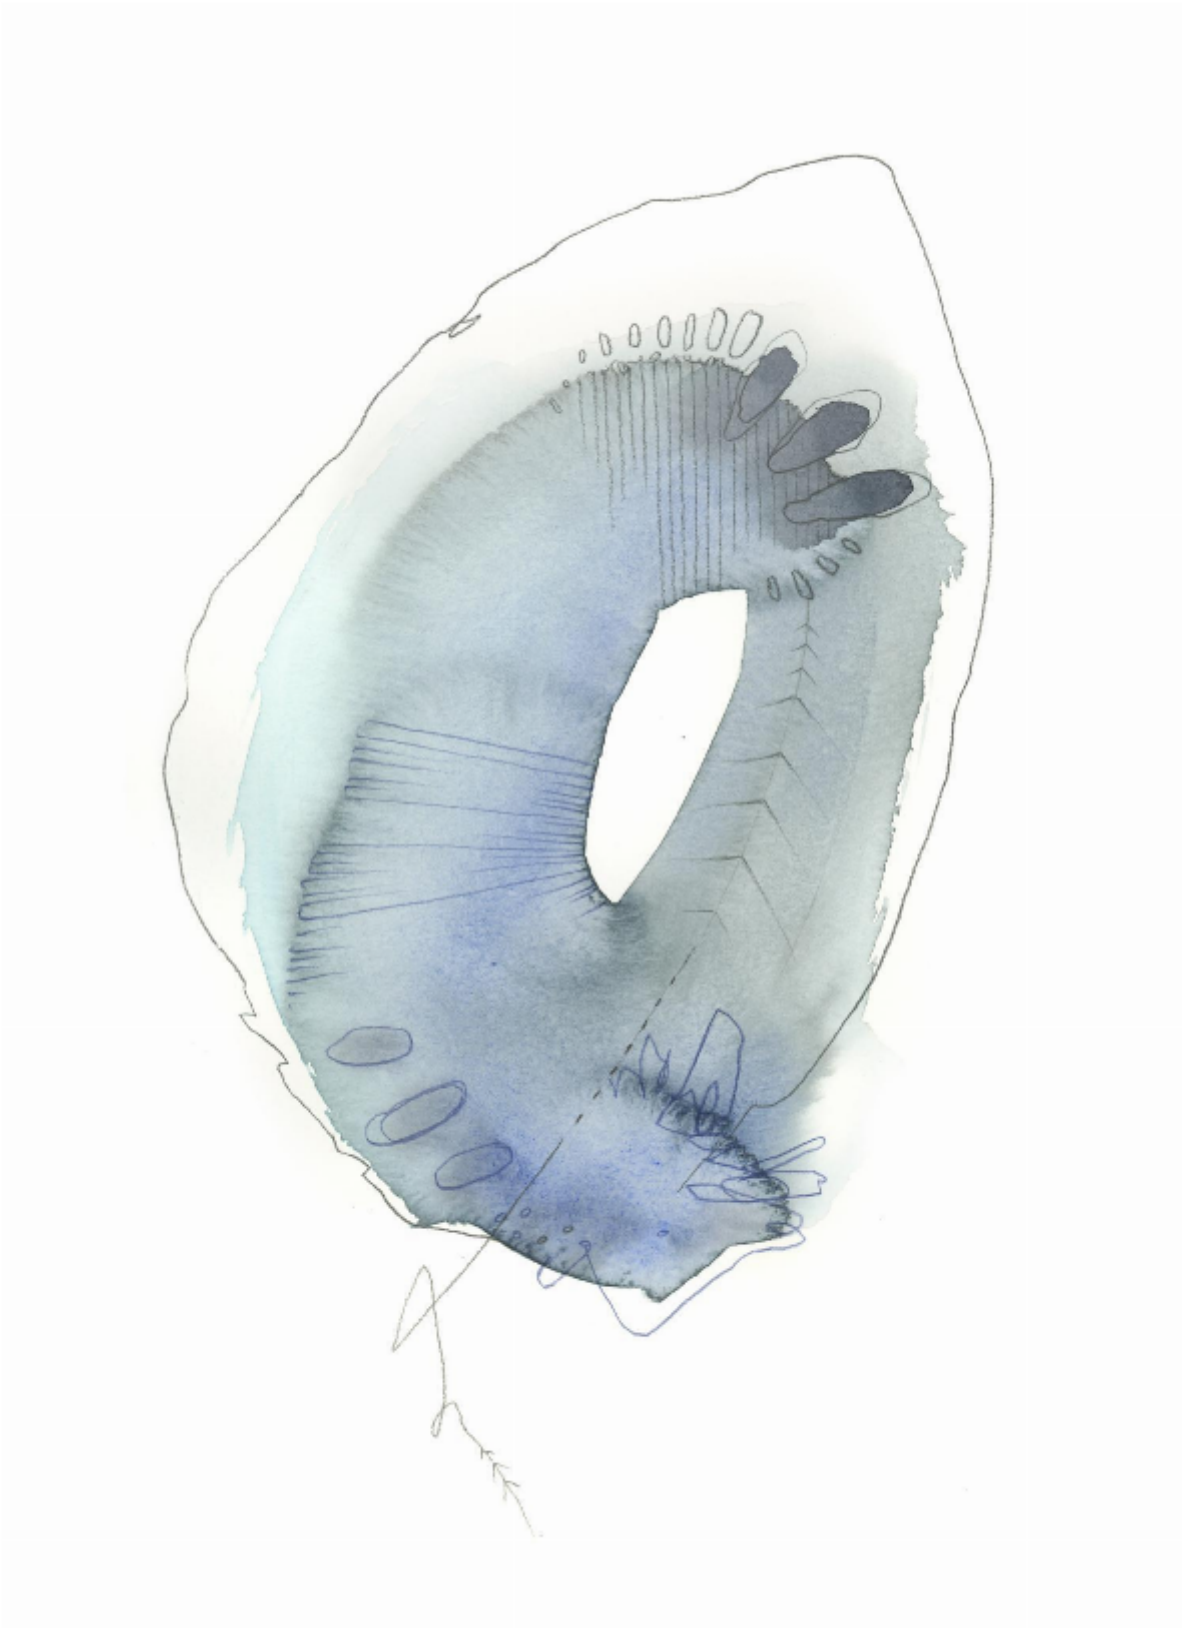

artéria

Abstraction #5

Renée Ève

CA\$210 + TAX

REF: 19713

Height: 27.93 cm (11")

Width: 35.55 cm (14")

DESCRIPTION

Watercolor framed 2024