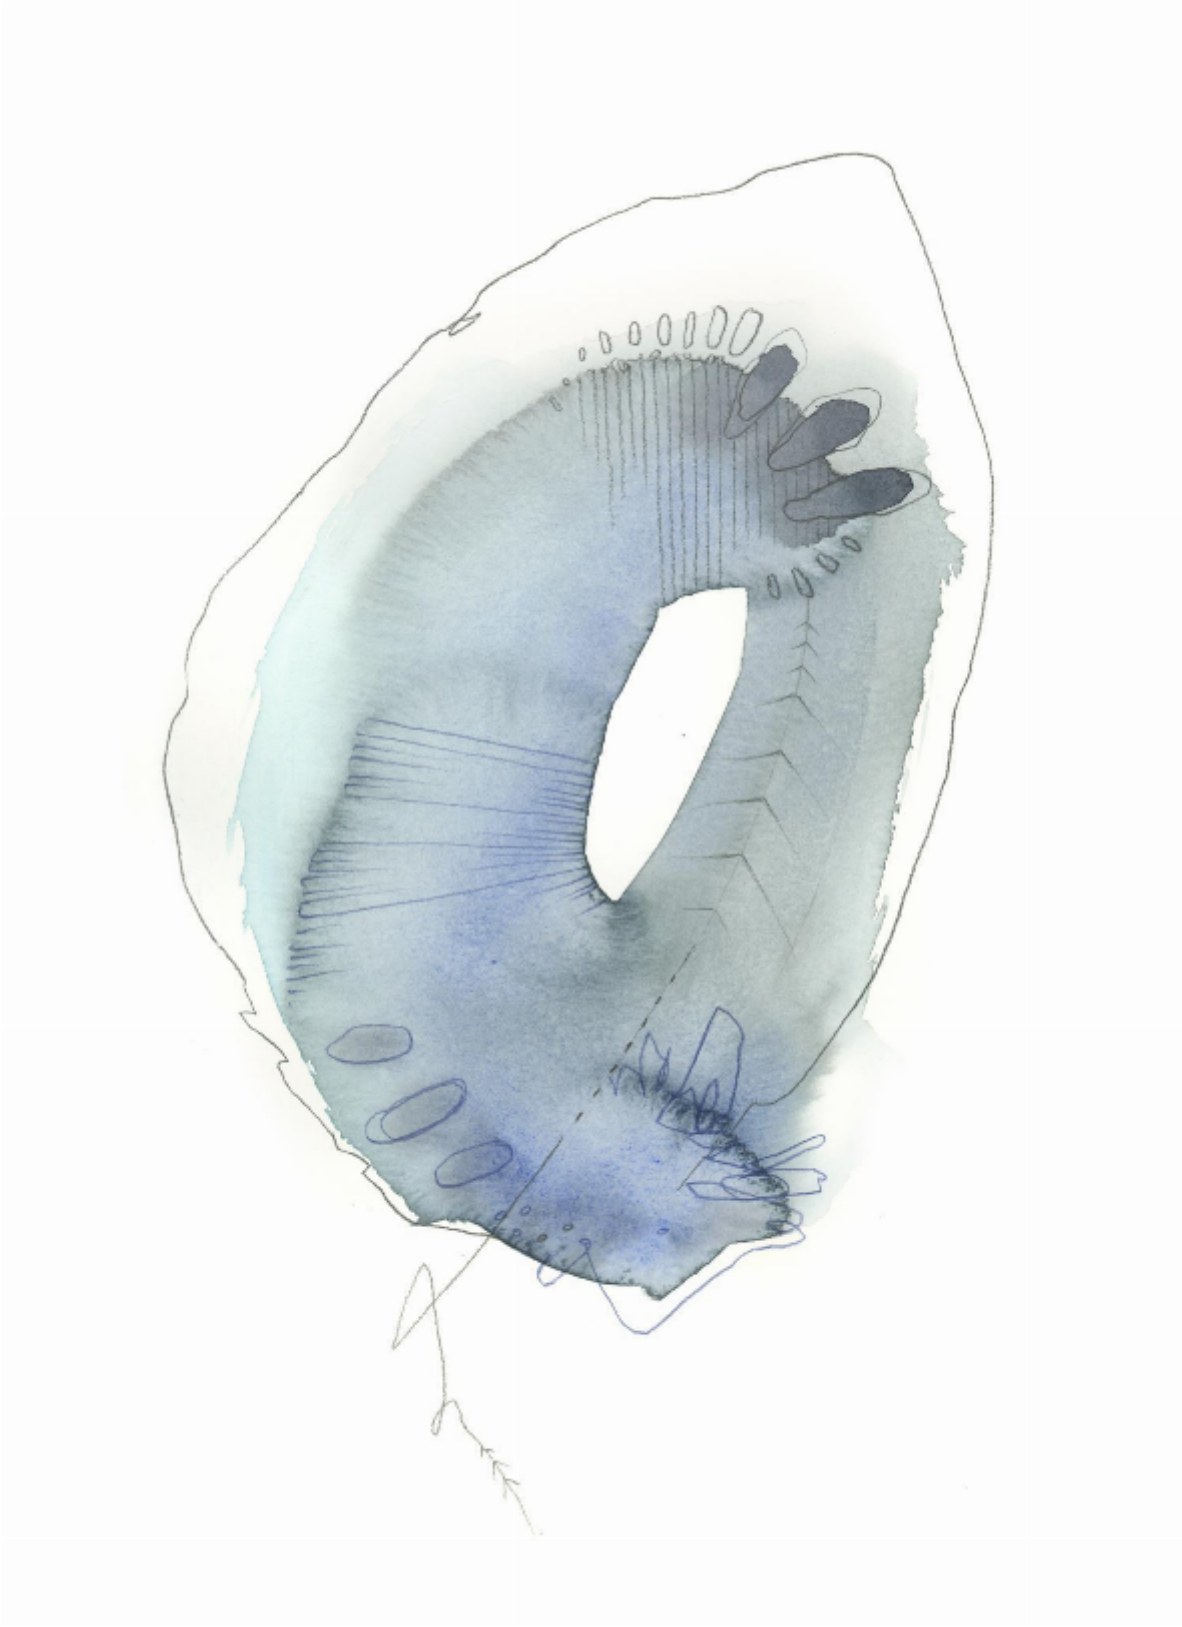

artéria

Abstraction #5

Renée Ève

CA\$210 + TAX

REF: 19713

Height: 27.93 cm (11")

Width: 35.55 cm (14")

**DESCRIPTION**

---

Watercolor framed 2024