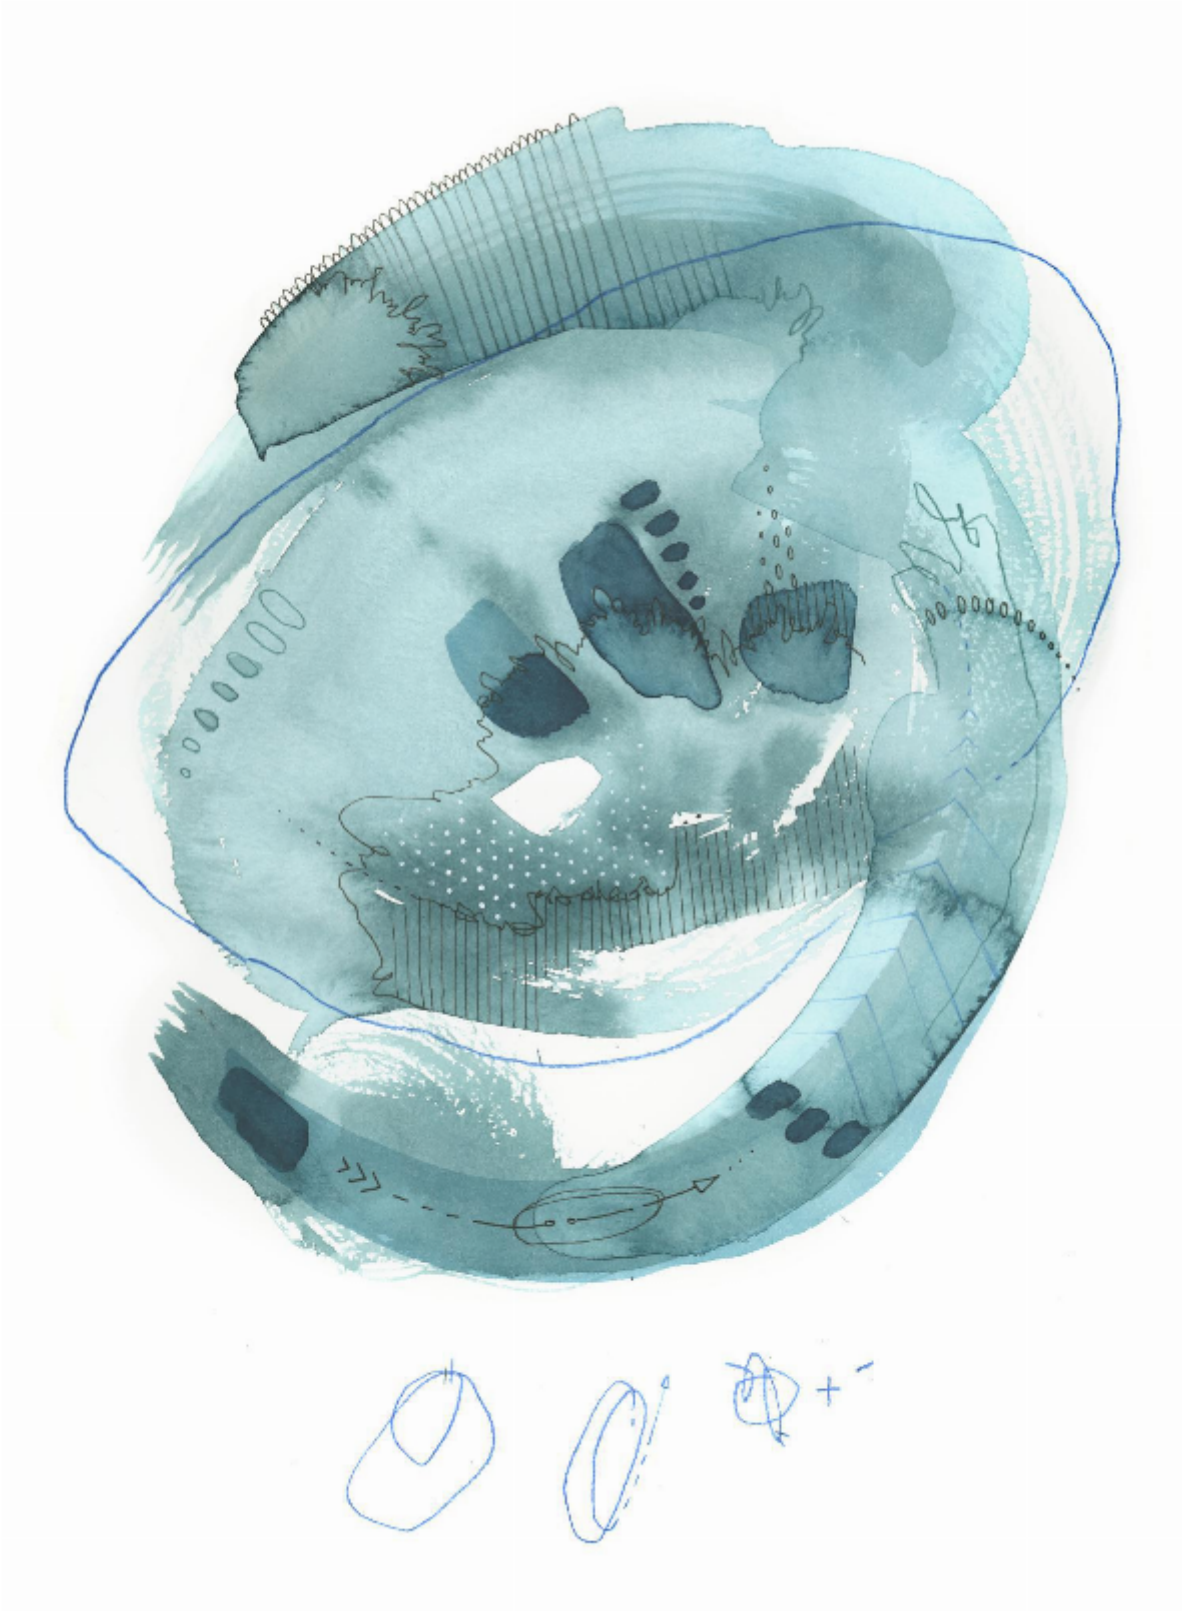

artéria

Abstraction #10

Renée Ève

CA\$210 + TAX

REF: 19719

Height: 27.93 cm (11")

Width: 35.55 cm (14")

DESCRIPTION

Watercolor framed 2024