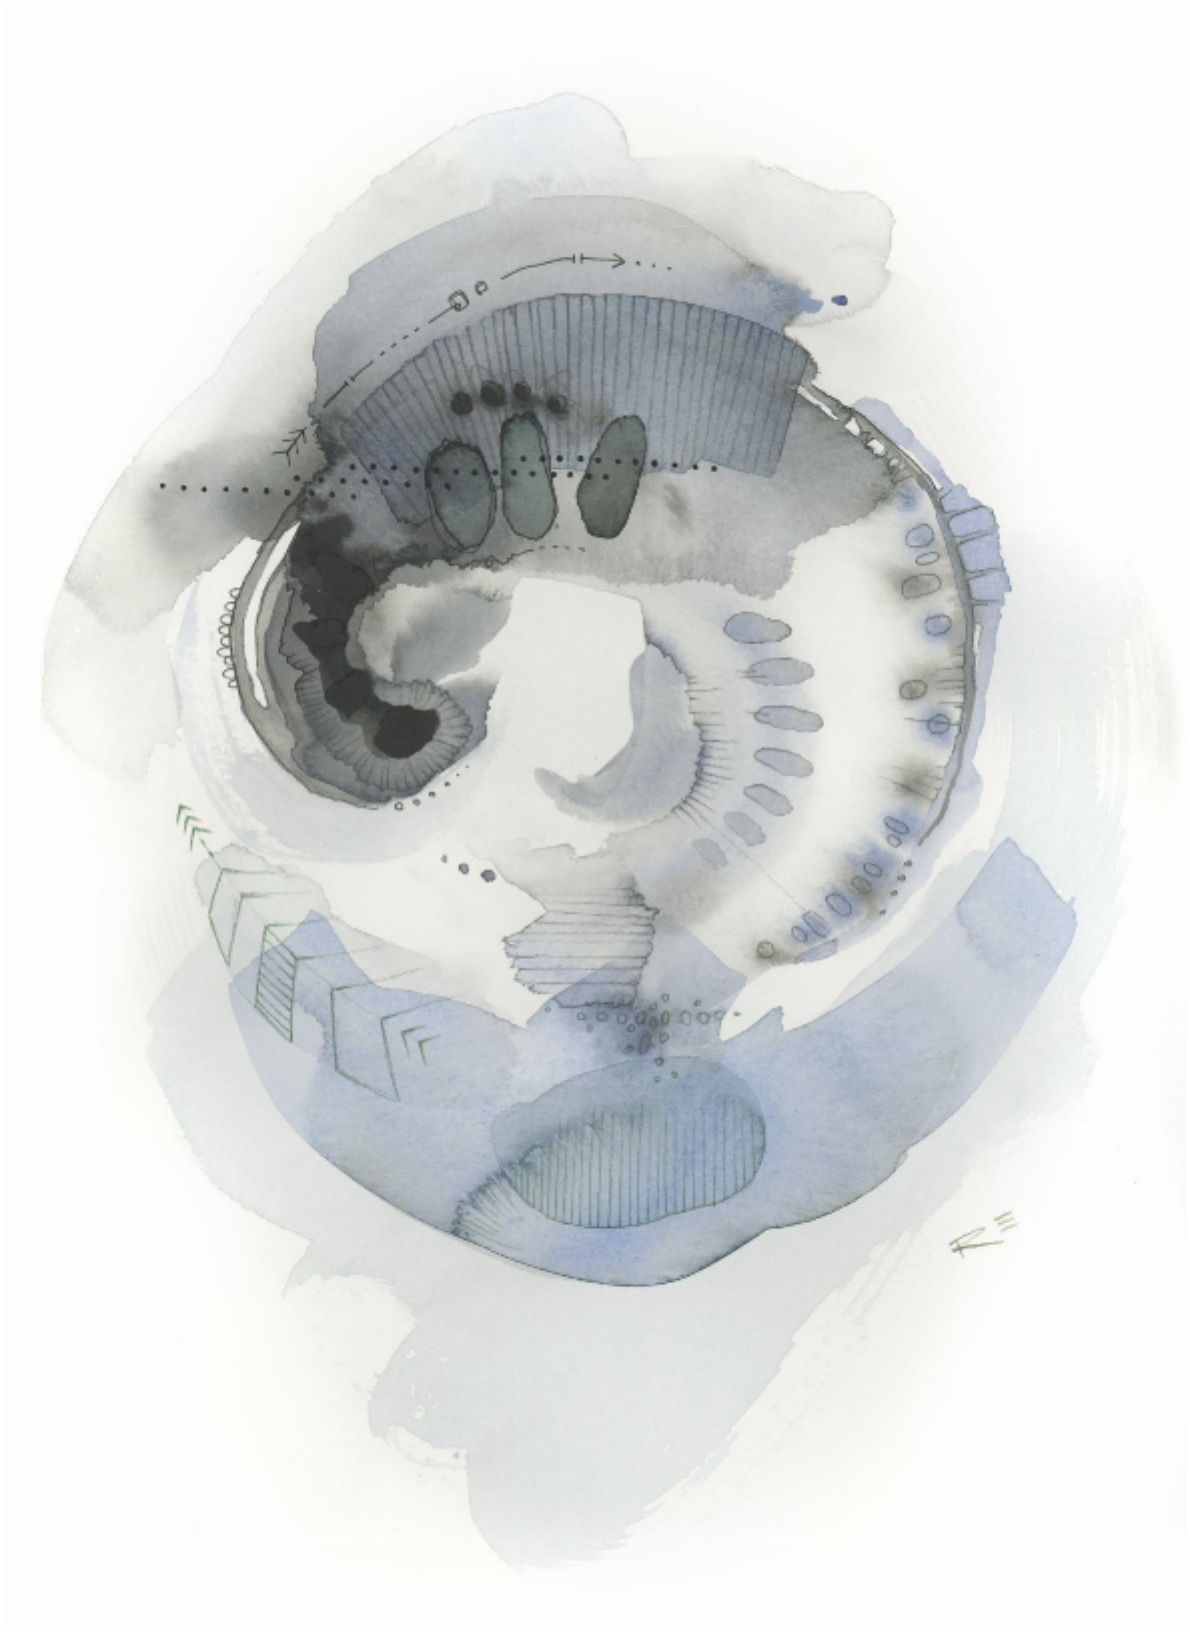

artéria

Abstraction #1

Renée Ève

CA\$210 + TAX

REF: 19709

Height: 27.93 cm (11")

Width: 35.55 cm (14")

DESCRIPTION

Watercolor framed 2024