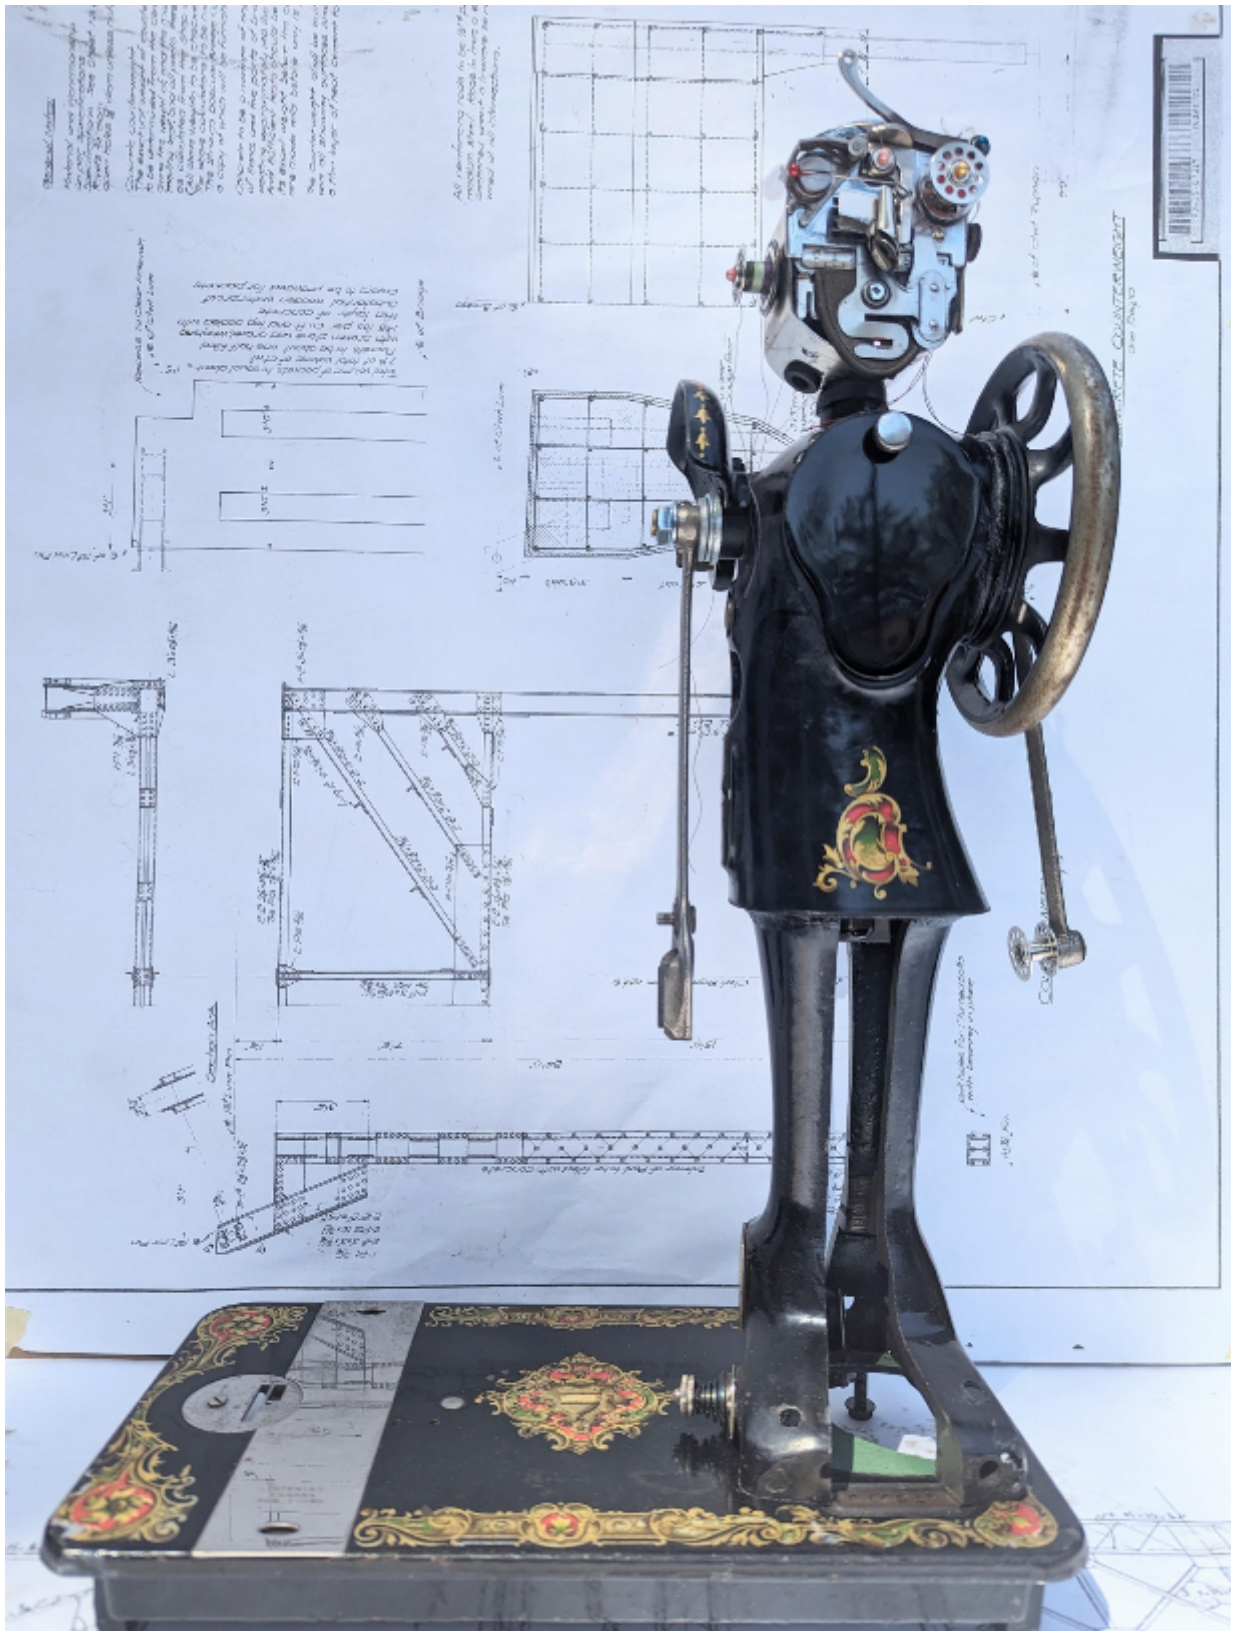

artéria

Singer 00699491

Eric Nado

CA\$2,400 + TAX

REF: 19048

Height: 49.51 cm (19.5")

Width: 30.47 cm (12")

Depth: 16.5 cm (6.5")

DESCRIPTION