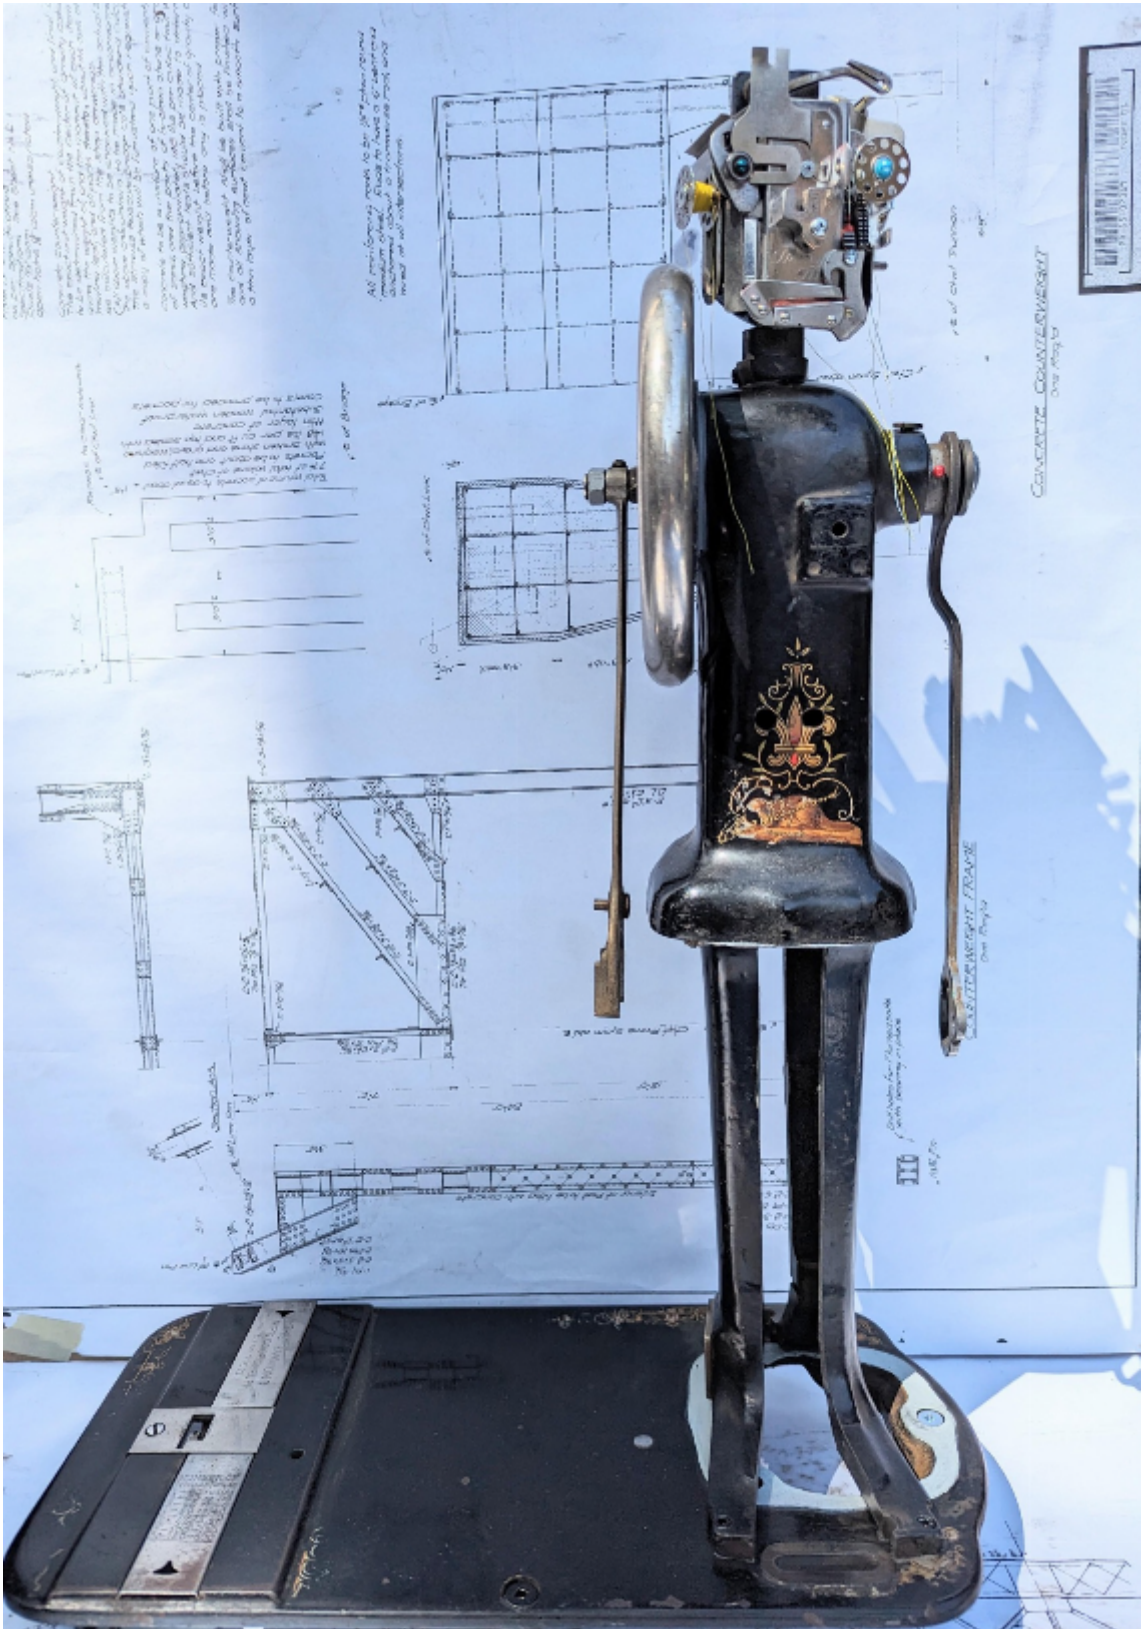

artéria

Raymond (le couturier)

Eric Nado

Sold

REF: 19046

Height: 55.86 cm (22")

Width: 36.82 cm (14.5")

Depth: 19.04 cm (7.5")