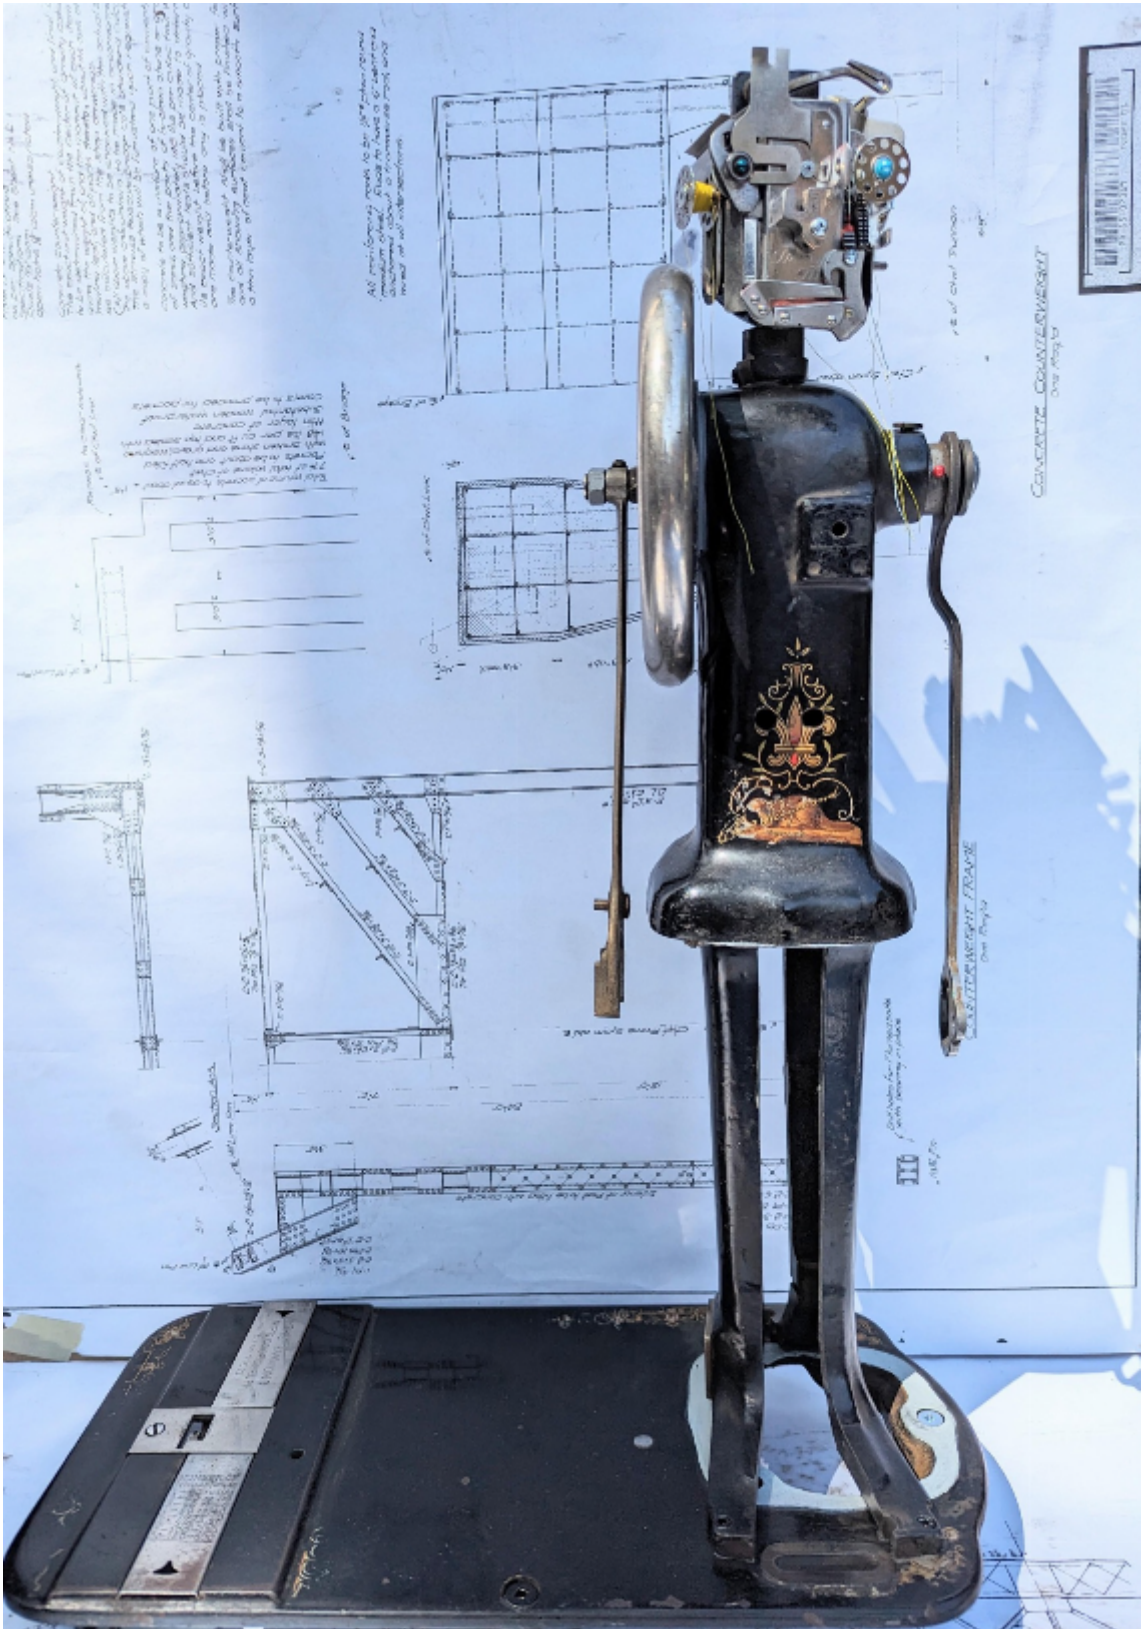

artéria

Raymond (le couturier)

Eric Nado

Sold

REF: 19046

Height: 55.86 cm (22")

Width: 36.82 cm (14.5")

Depth: 19.04 cm (7.5")

DESCRIPTION