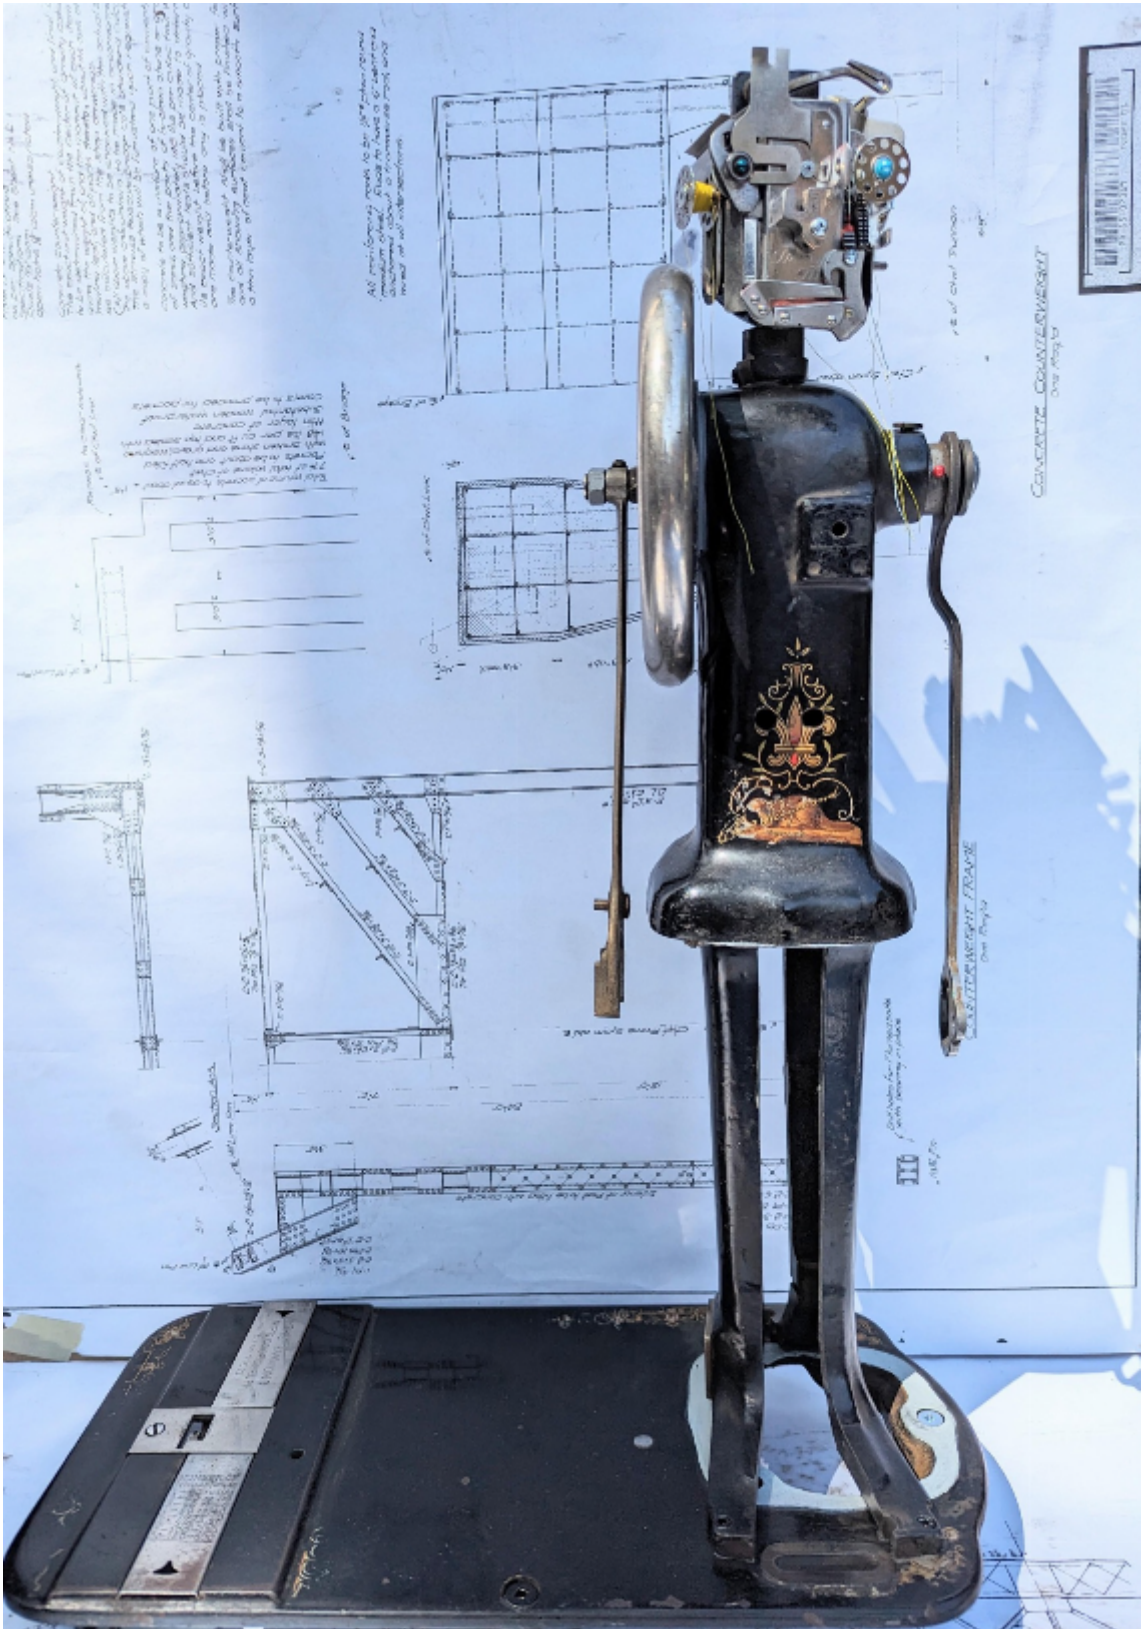

# artéria

Raymond (le couturier)

Eric Nado

Sold

REF: 19046

Height: 55.86 cm (22")

Width: 36.82 cm (14.5")

Depth: 19.04 cm (7.5")

## DESCRIPTION

---