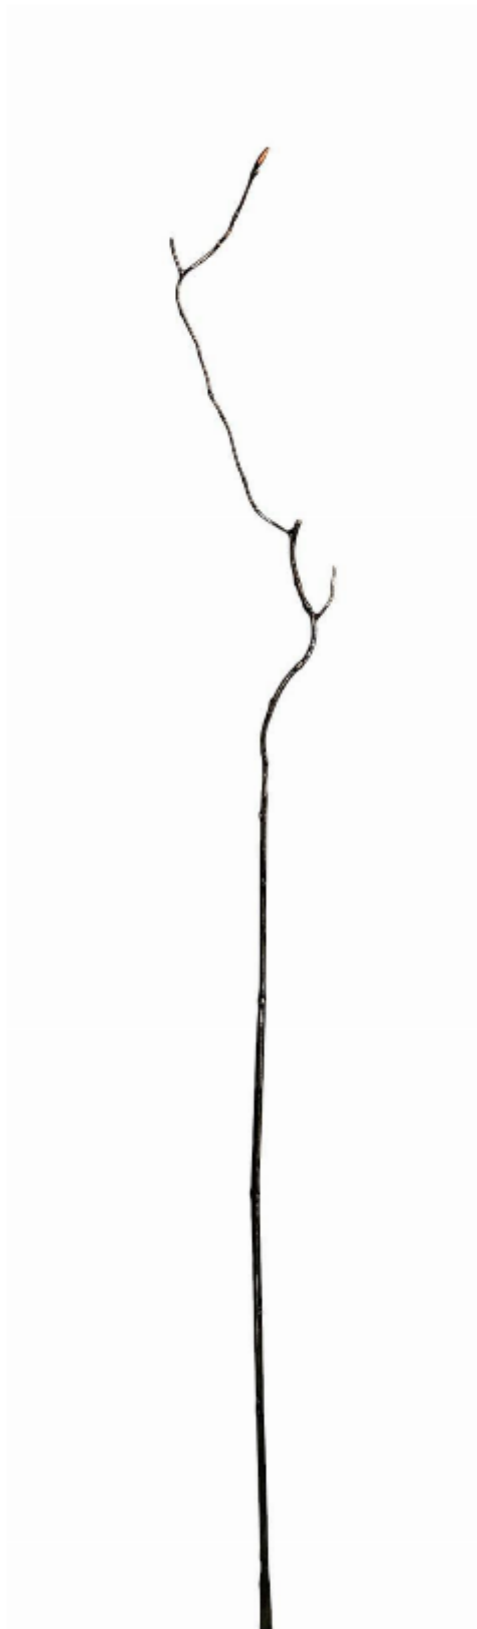

# artéria

## Les bois dormants XLI

Jeff Alarie

CA\$800 + TAX

REF: 20036

Height: 187.89 cm (74")

Width: 22.85 cm (9")

Depth: 15.23 cm (6")

## DESCRIPTION

---

Acier régulier, cuivre acrylique,  
2024