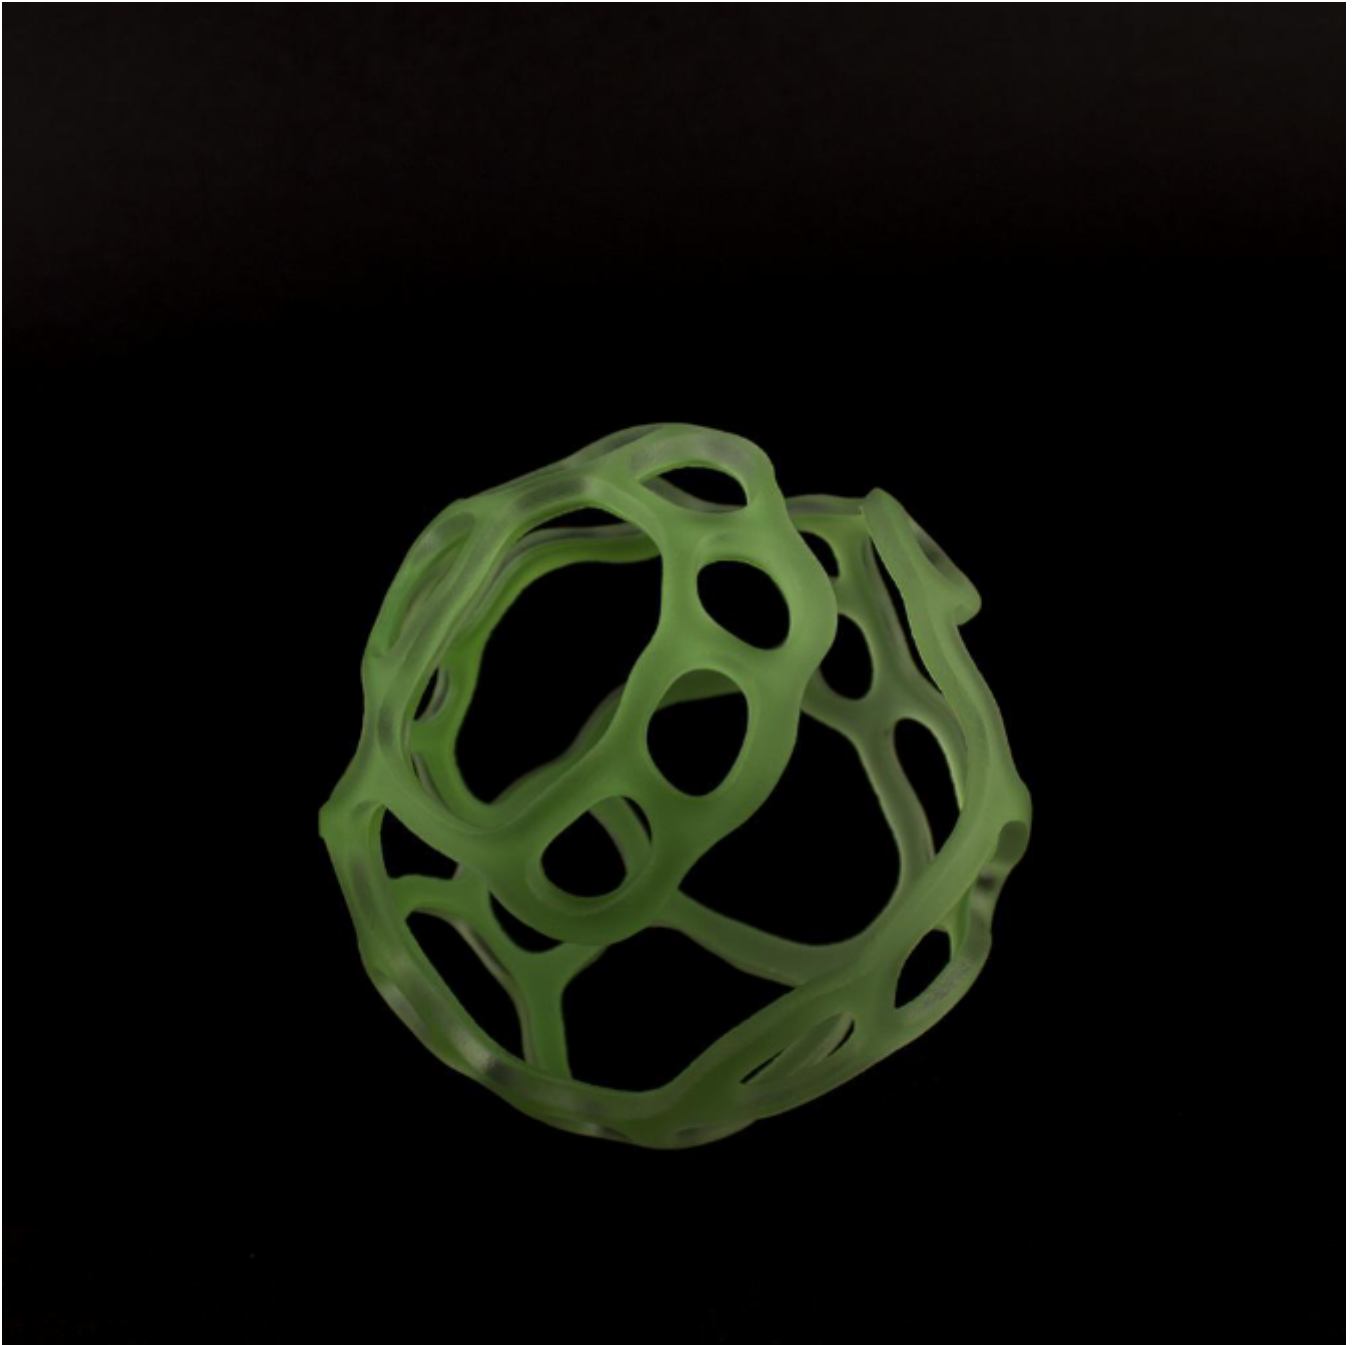

artéria

Jade Fragment

Hannan Fayad

Sold

REF: 17693

Height: 14 cm (5.5")

Width: 14 cm (5.5")

Depth: 14 cm (5.5")

## DESCRIPTION

---

Blown glass, sandblasted 2022