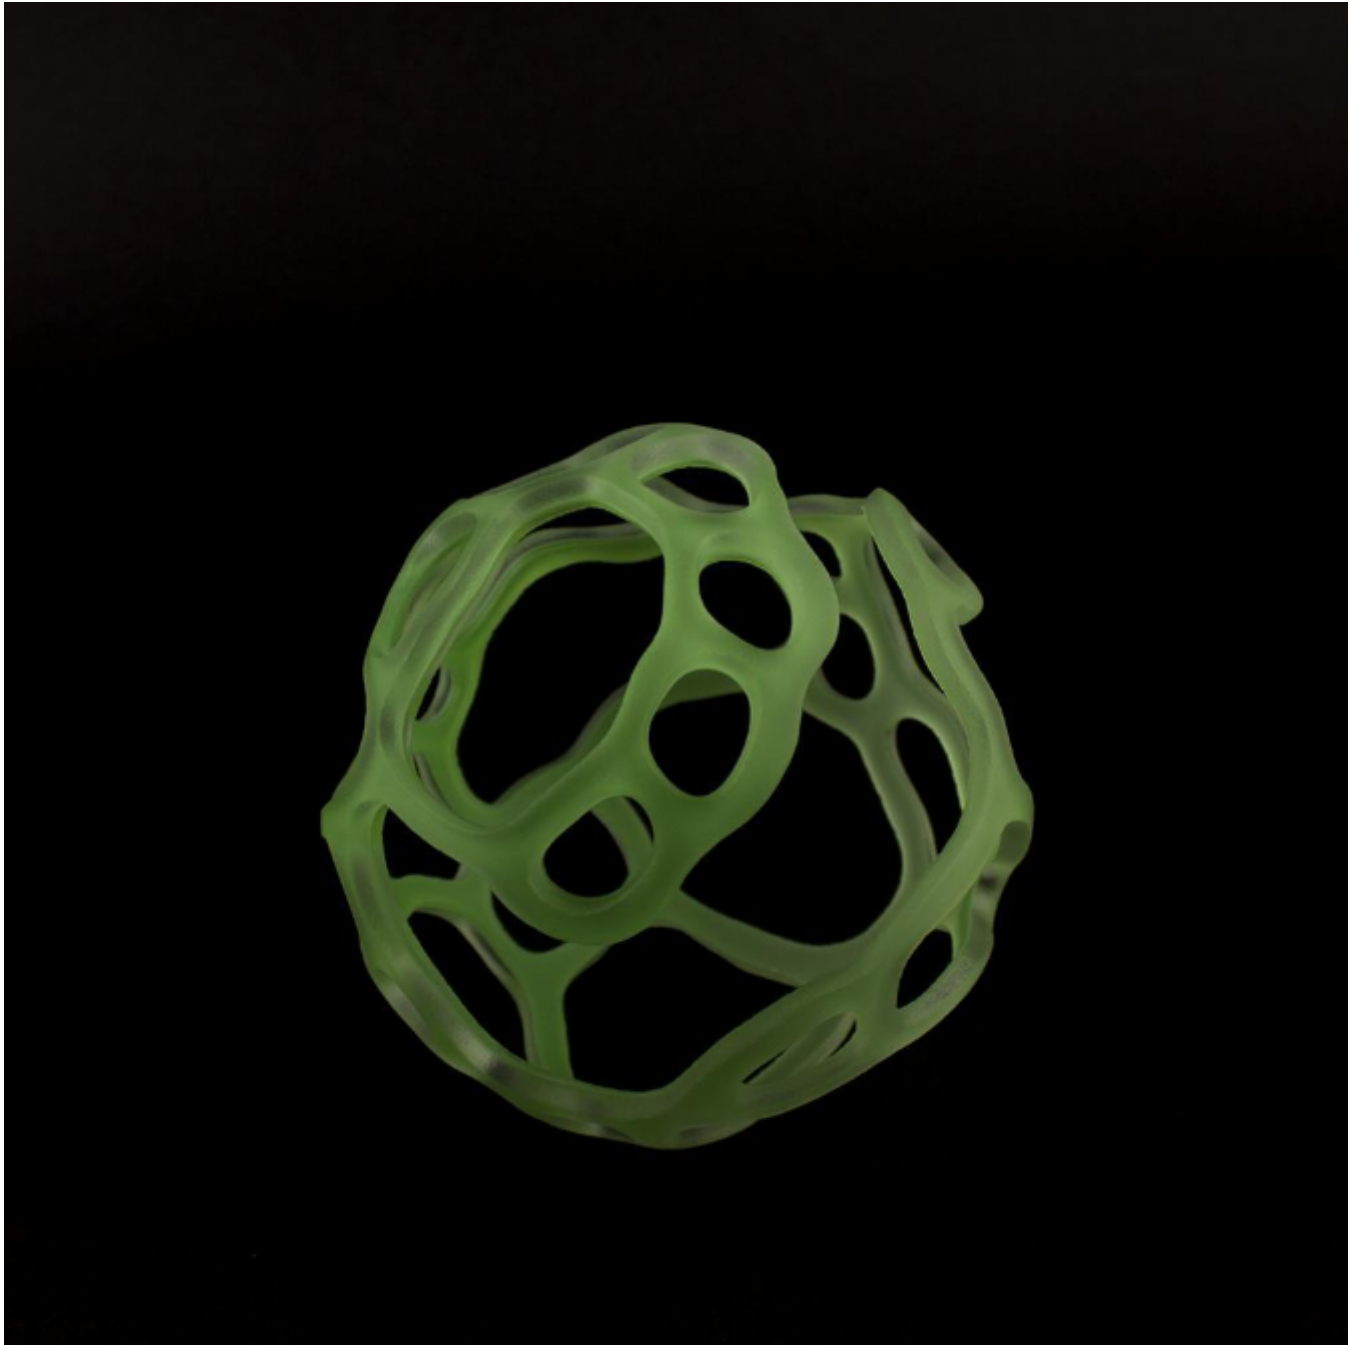

artéria

Jade Fragment

Hannan Fayad

Sold

REF: 17693

Height: 14 cm (5.5")

Width: 14 cm (5.5")

Depth: 14 cm (5.5")

## DESCRIPTION

---

Blown glass, sanblasted 2022