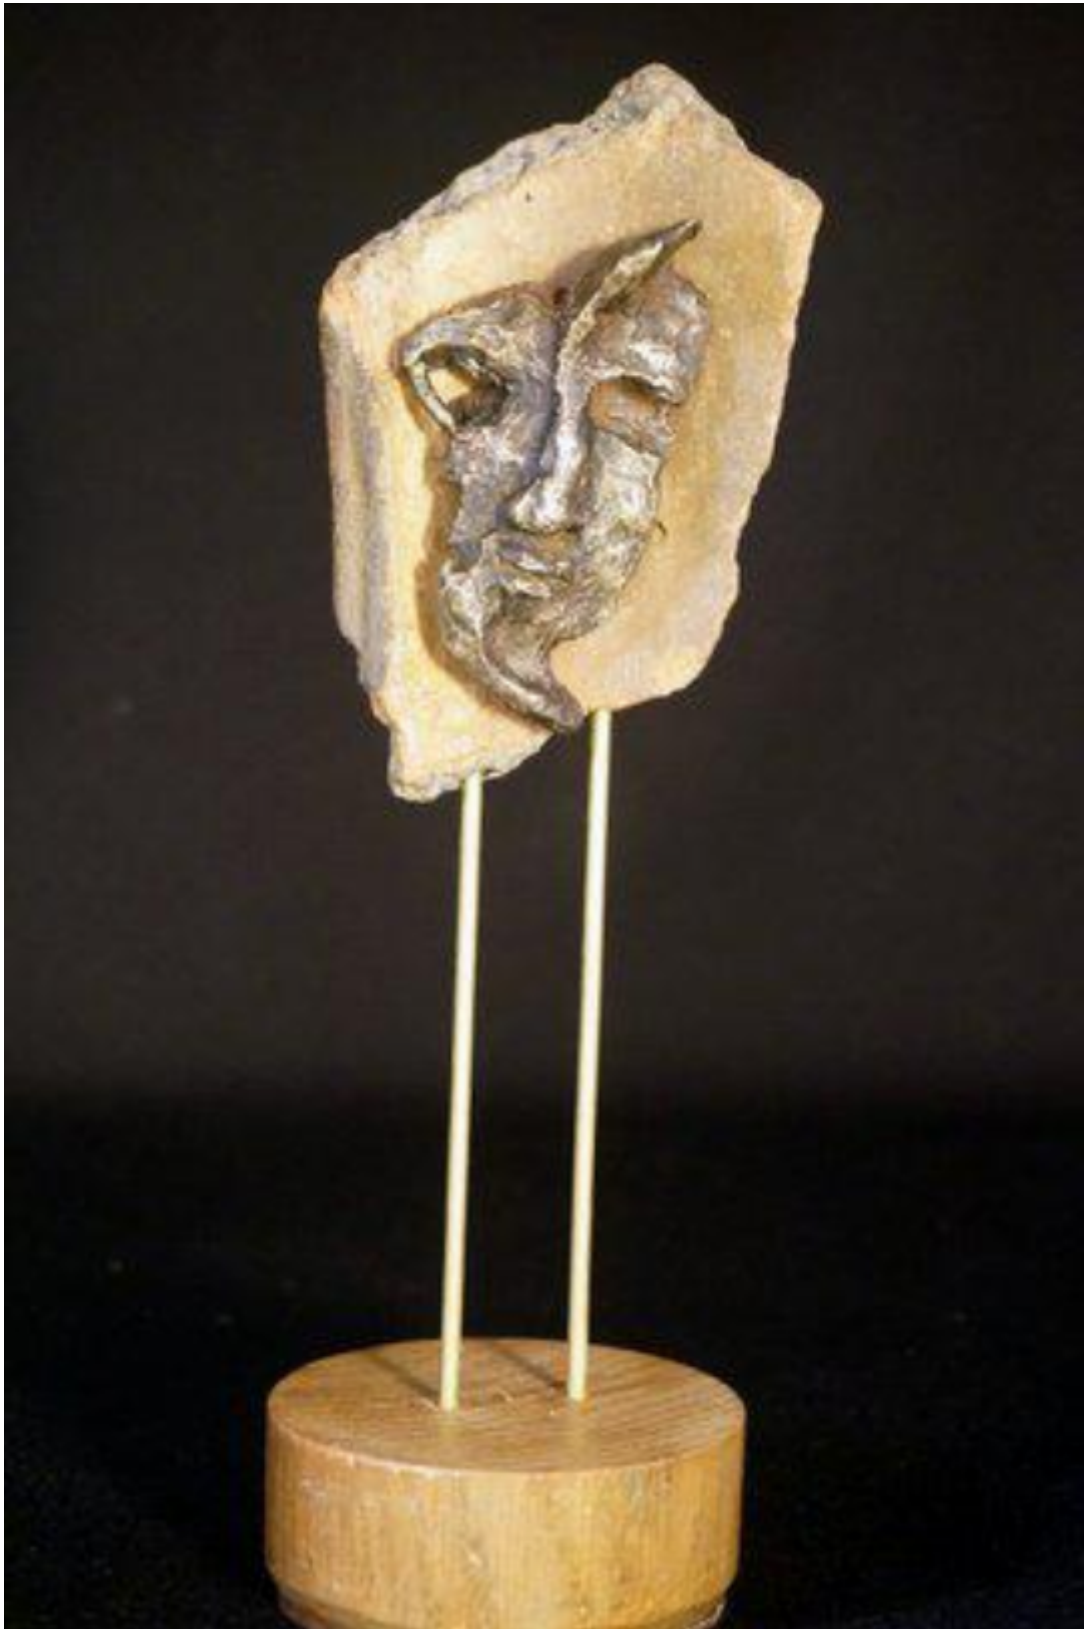

artéria

Fragment

Claire Poiré

Sold

REF: 5868

DESCRIPTION

2013

SOLD

Dimensions: 10x3x3 inches / 25x8x8 cm