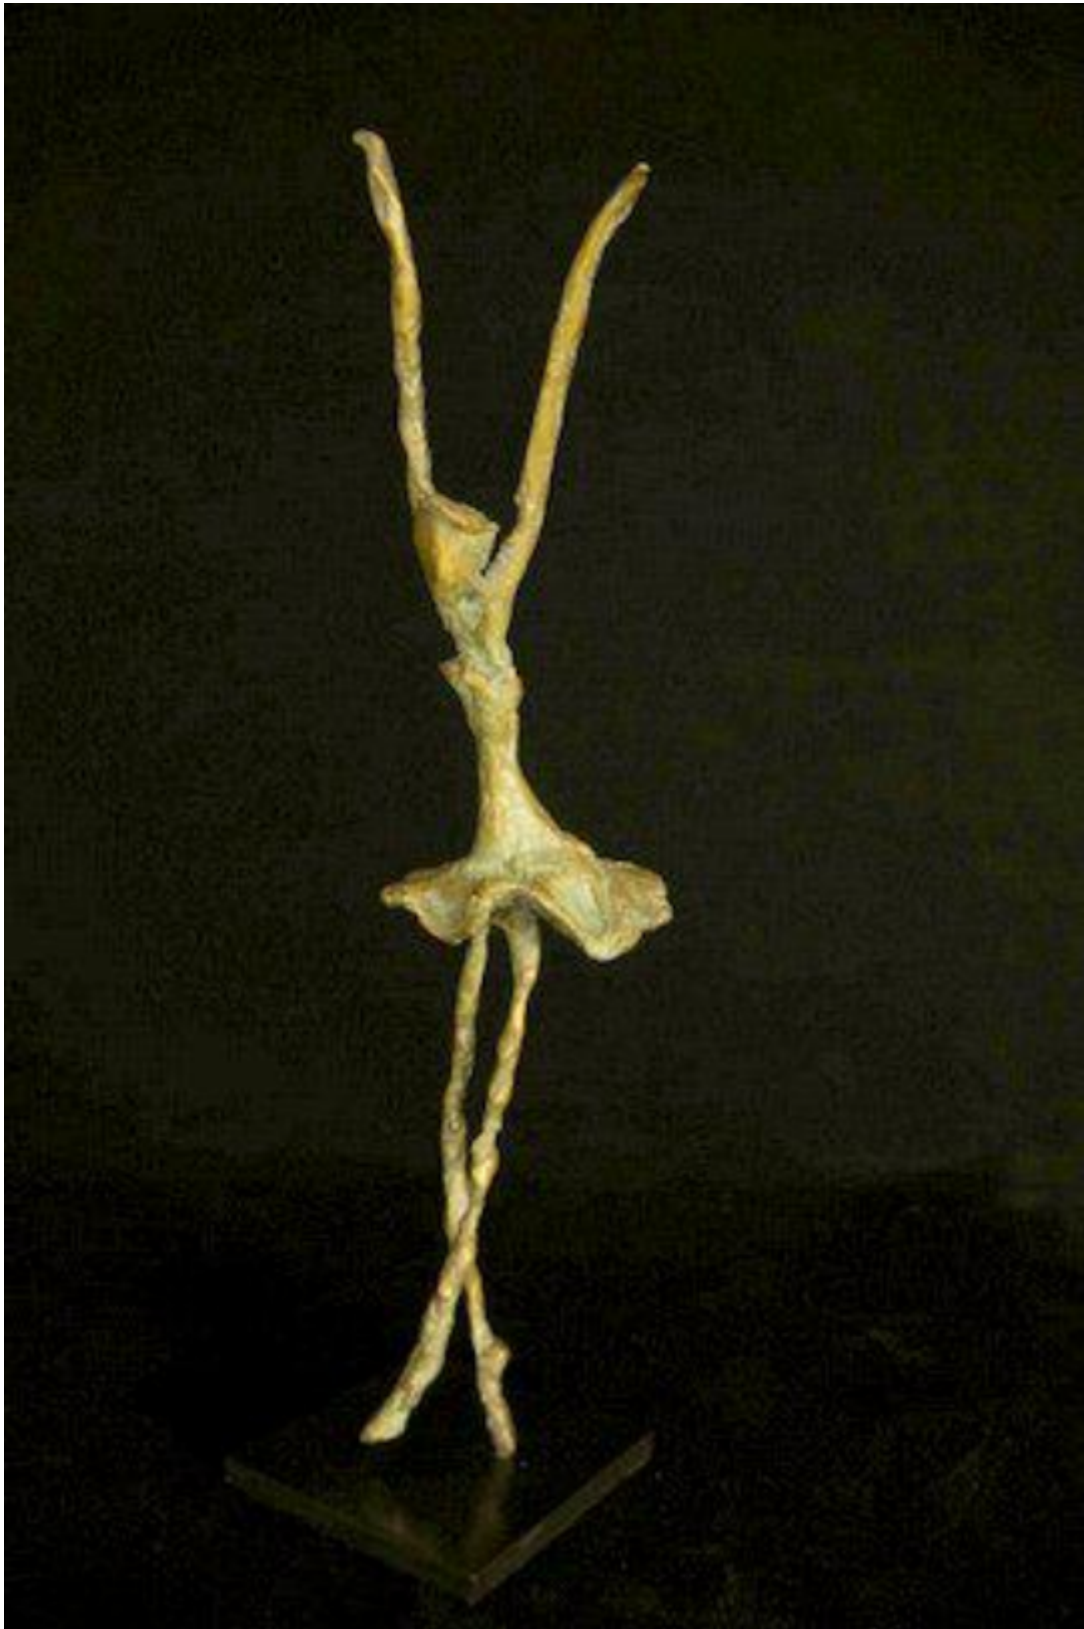

artéria

Flavie

Claire Poiré

Sold

REF: 7749

## DESCRIPTION

---

2014

SOLD

Dimensions: 12x3x3 inches / 30x8x8 cm