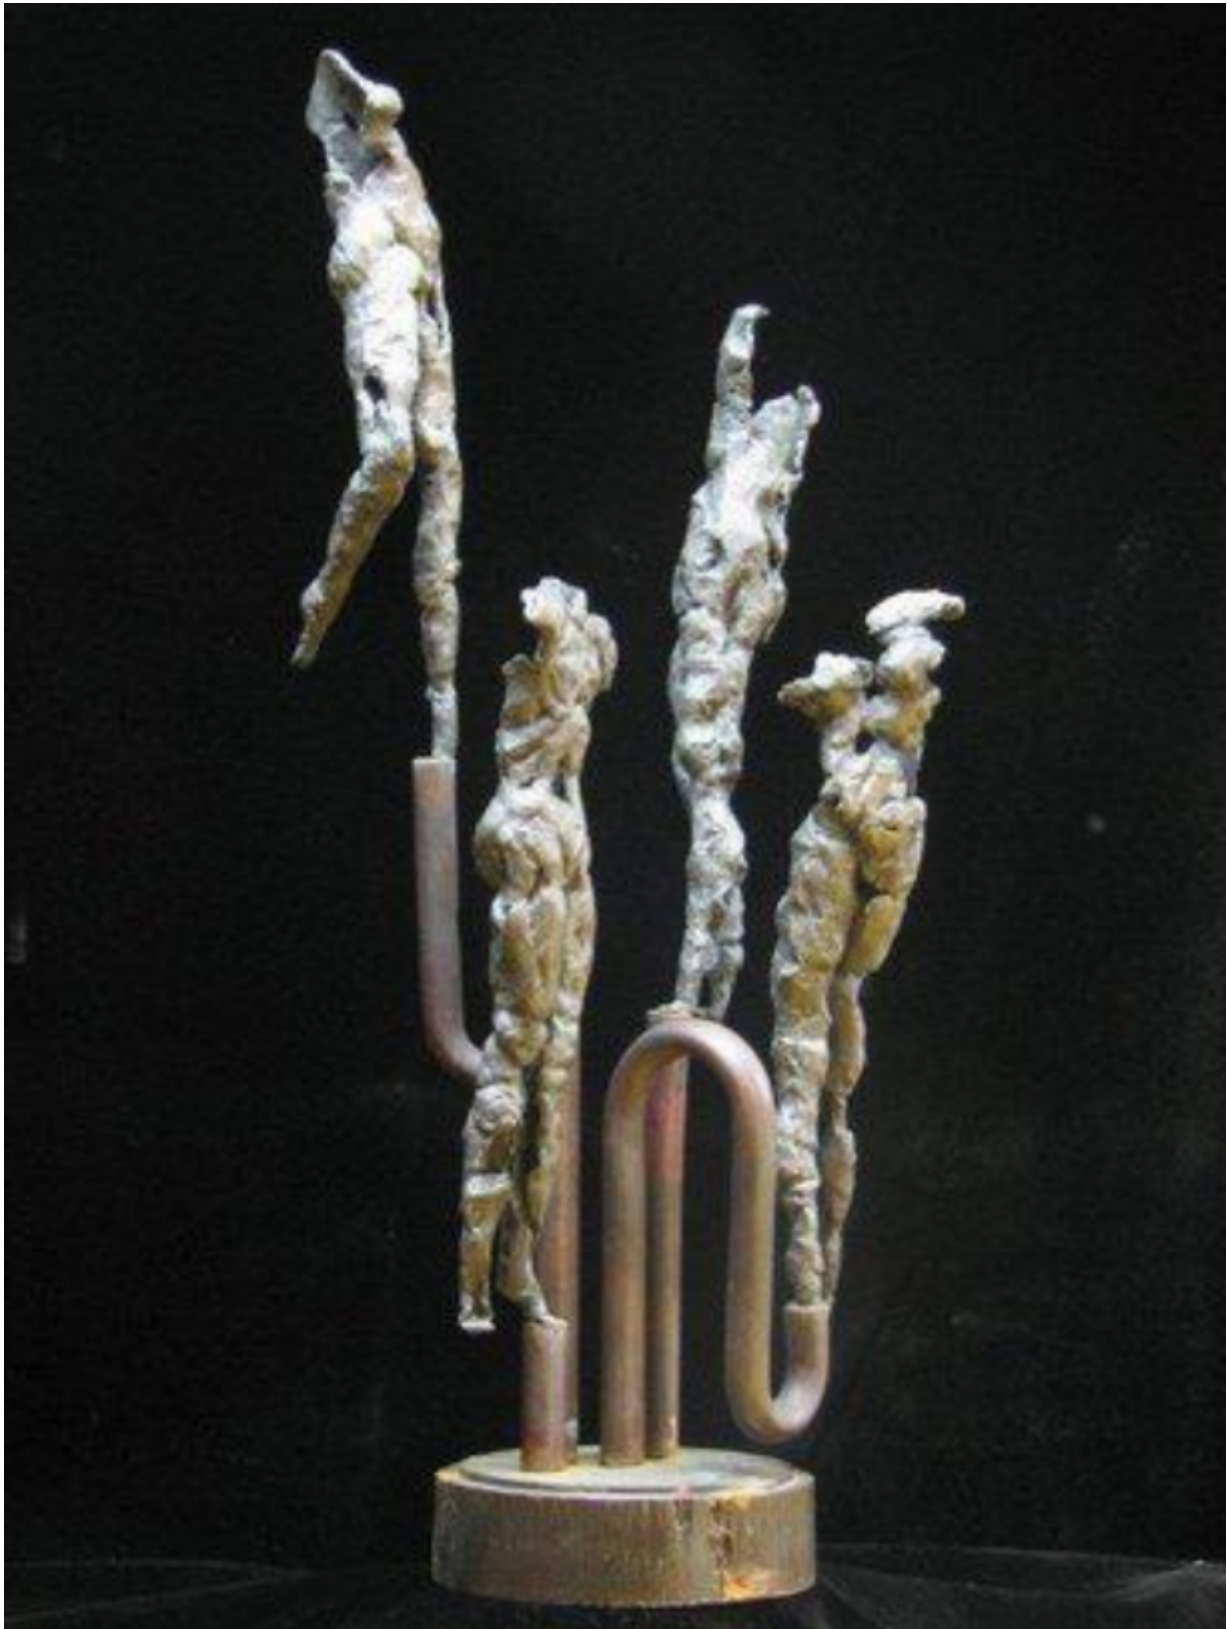

artéria

Flamme Ardente

Claire Poiré

Sold

REF: 3464

Height: 61 cm (24")

Width: 20.5 cm (8.1")

Depth: 20.5 cm (8.1")

DESCRIPTION

1991