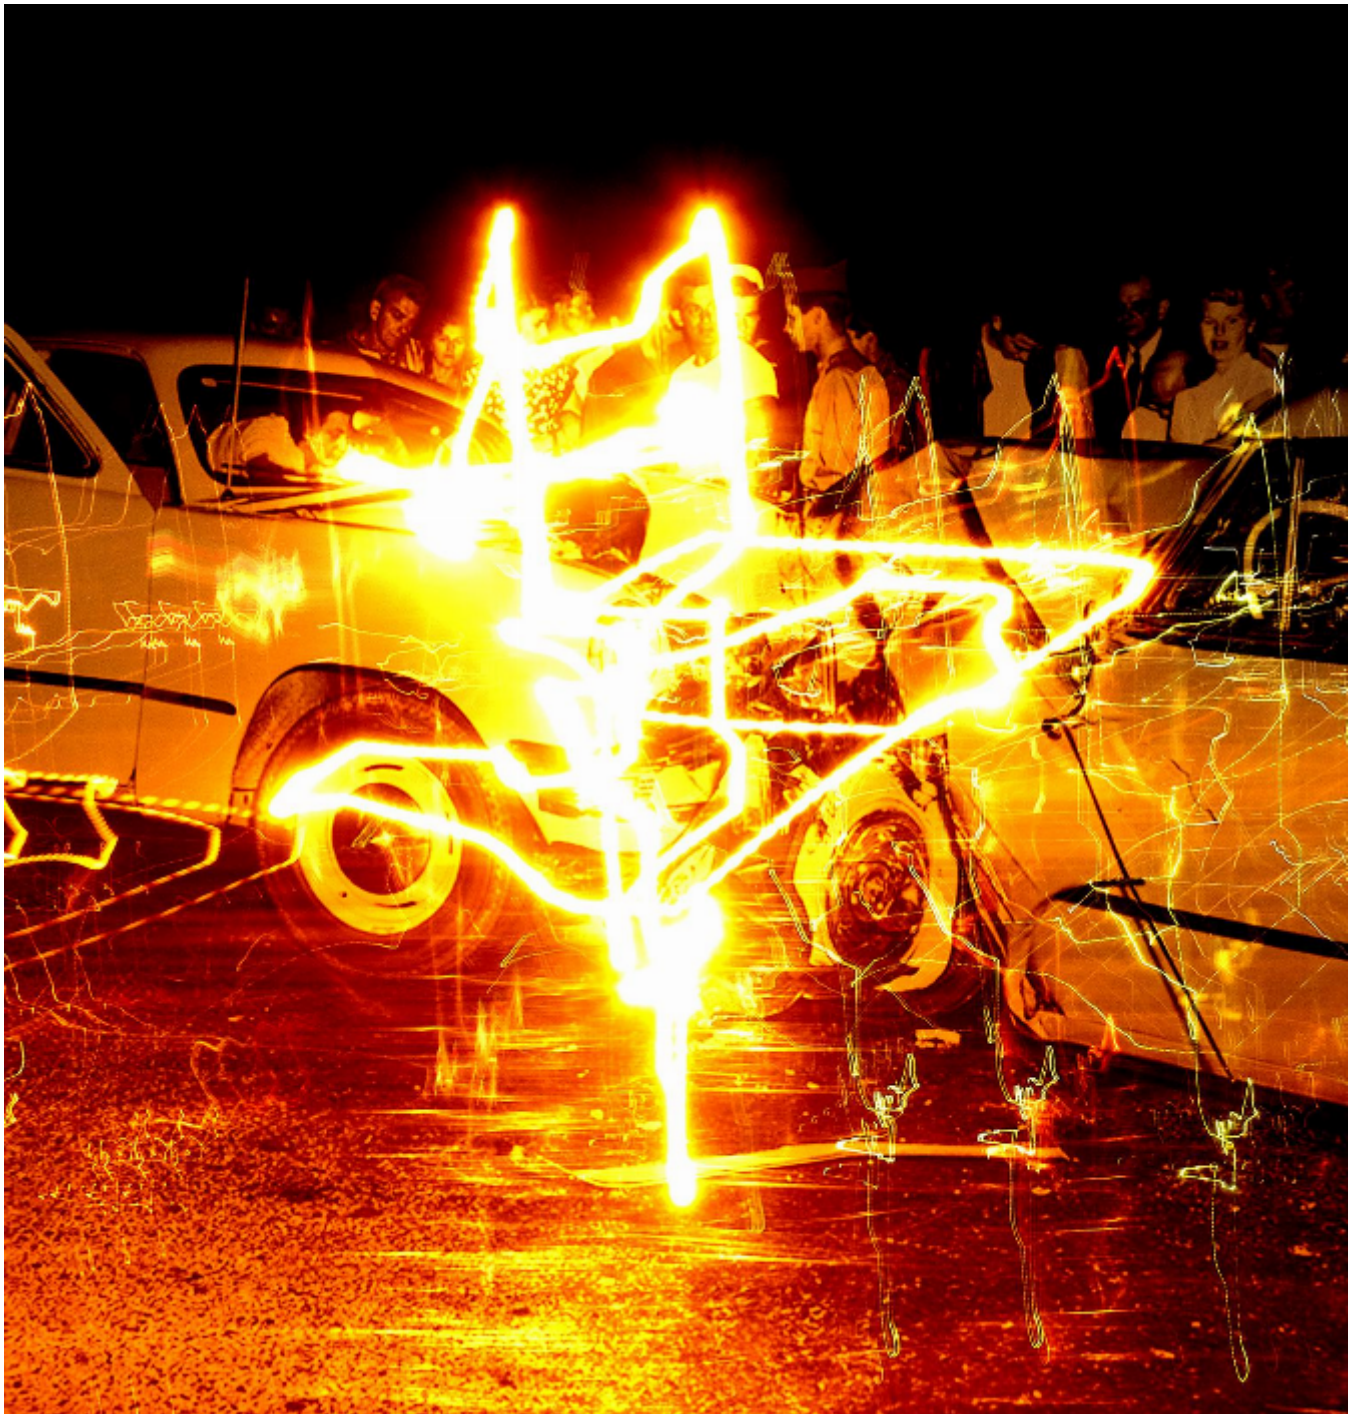

artéria

Énergie Destructrice #1

C.A.B.81

CA\$3,050 + TAX

REF: 14328

Height: 104.5 cm (41.1")

Width: 99.5 cm (39.2")

DESCRIPTION