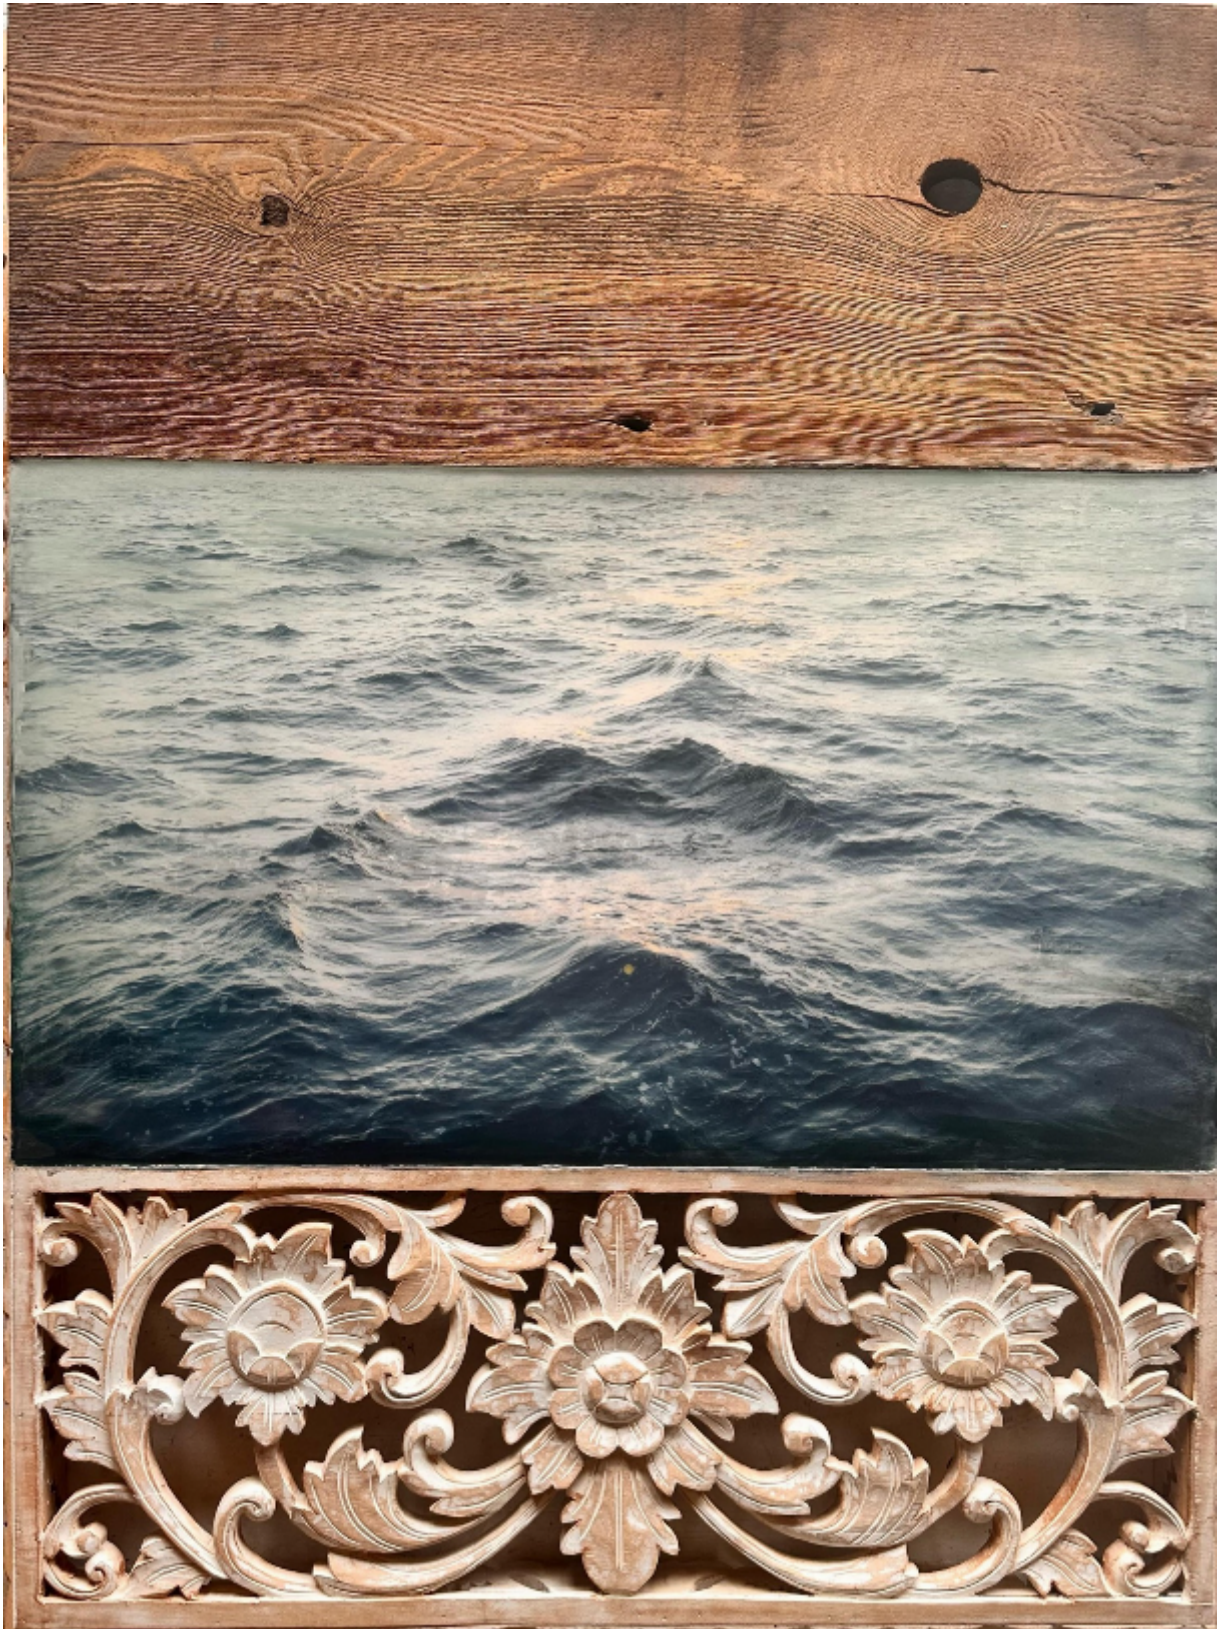

artéria

El Viaje

Amélie Desjardins

CA\$4,800 + TAX

REF: 19684

Height: 121.87 cm (48")

Width: 91.5 cm (36")

DESCRIPTION